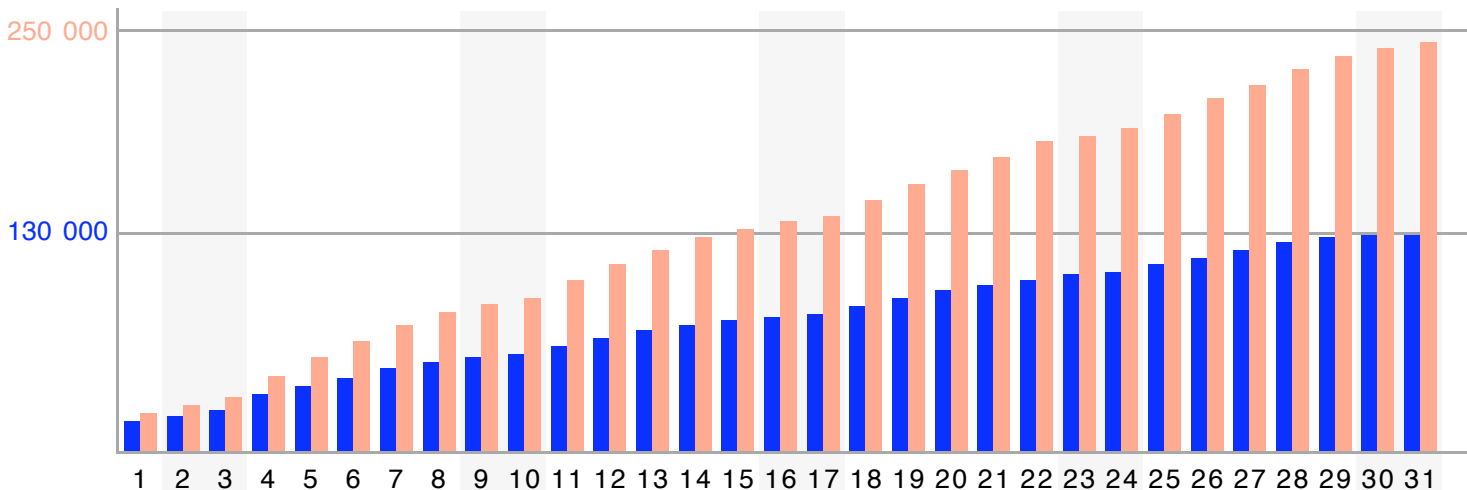

M	T	W	T	F	S	S
				1	2	3
4	5	6	7	8	9	10
11	12	13	14	15	16	17
18	19	20	21	22	23	24
25	26	27	28	29	30	31

**Report of section "L'Echo.be"**  
**of site "L'Echo"**

last updated with data from

**August, 2008**

Monthly average share of **regular visitors**

Calendar legend

- maximum of daily visitors: □
- maximum of visits: ○
- maximum of page requests: —

	unique visitors	regular visitors	visits	page requests
total	242 397	129 928	1 010 907	4 844 258
maximum	25 719	20 754	47 704	250 448
date	Thursday, 28	Thursday, 28	Thursday, 07	Tuesday, 12
average	18 513	14 885	4.17	4.79
median	23 103	18 713		2

Number (and average value) of **daily visitors**

Accumulation of **unique visitors** and **regular visitors**

Report of section "L'Echo.be"  
 of site "L'Echo"

last updated with data from

August, 2008

How to read this chart? detailed information is available on [www.cim.be](http://www.cim.be)

Site has two subsections to be visited : A and B

Visits are twice more frequent in subsection B

Activity is twice bigger in subsection A