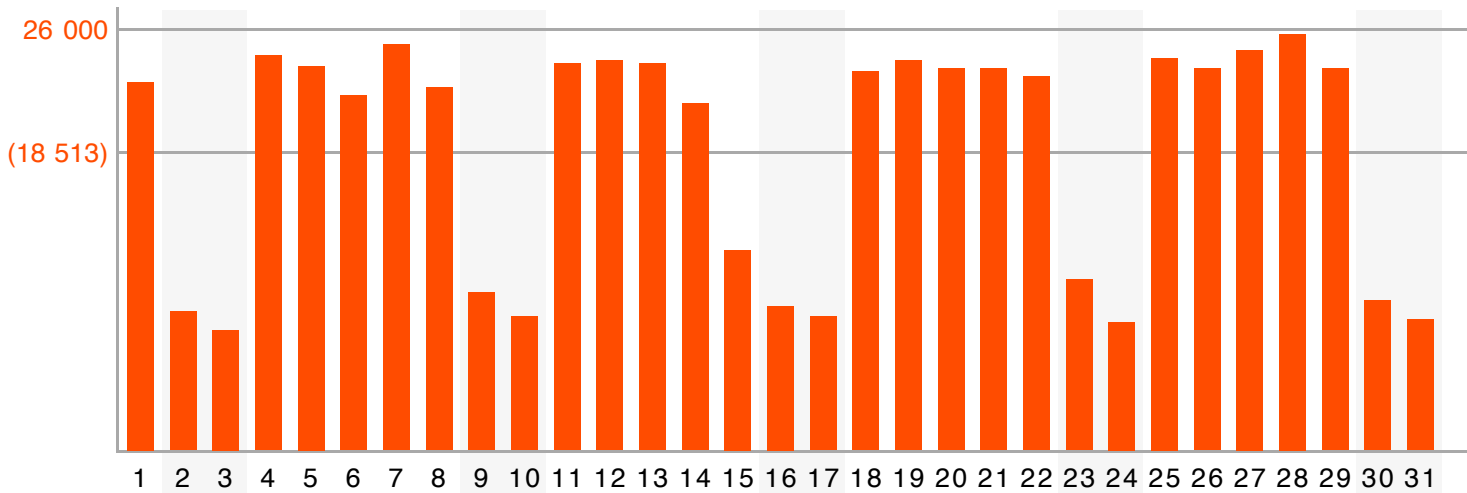

M	T	W	T	F	S	S
				1	2	3
4	5	6	7	8	9	10
11	12	13	14	15	16	17
18	19	20	21	22	23	24
25	26	27	28	29	30	31

**Report of section "L'Echo.be"**  
**of site "L'Echo"**

last updated with data from

**August, 2008**

Monthly average share of **regular visitors**

Calendar legend

- maximum of daily visitors: □
- maximum of visits: ○
- maximum of page requests: —

	unique visitors	regular visitors	visits	page requests
total	242 397	129 928	1 010 907	4 844 258
maximum	25 719	20 754	47 704	250 448
date	Thursday, 28	Thursday, 28	Thursday, 07	Tuesday, 12
average	18 513	14 885	4.17	4.79
median	23 103	18 713		2

Number (and average value) of **daily visitors**

Accumulation of **unique visitors** and **regular visitors**

Report of section "L'Echo.be"  
 of site "L'Echo"

last updated with data from

August, 2008

How to read this chart? detailed information is available on [www.cim.be](http://www.cim.be)

Site has two subsections to be visited : A and B

Visits are twice more frequent in subsection B

Activity is twice bigger in subsection A