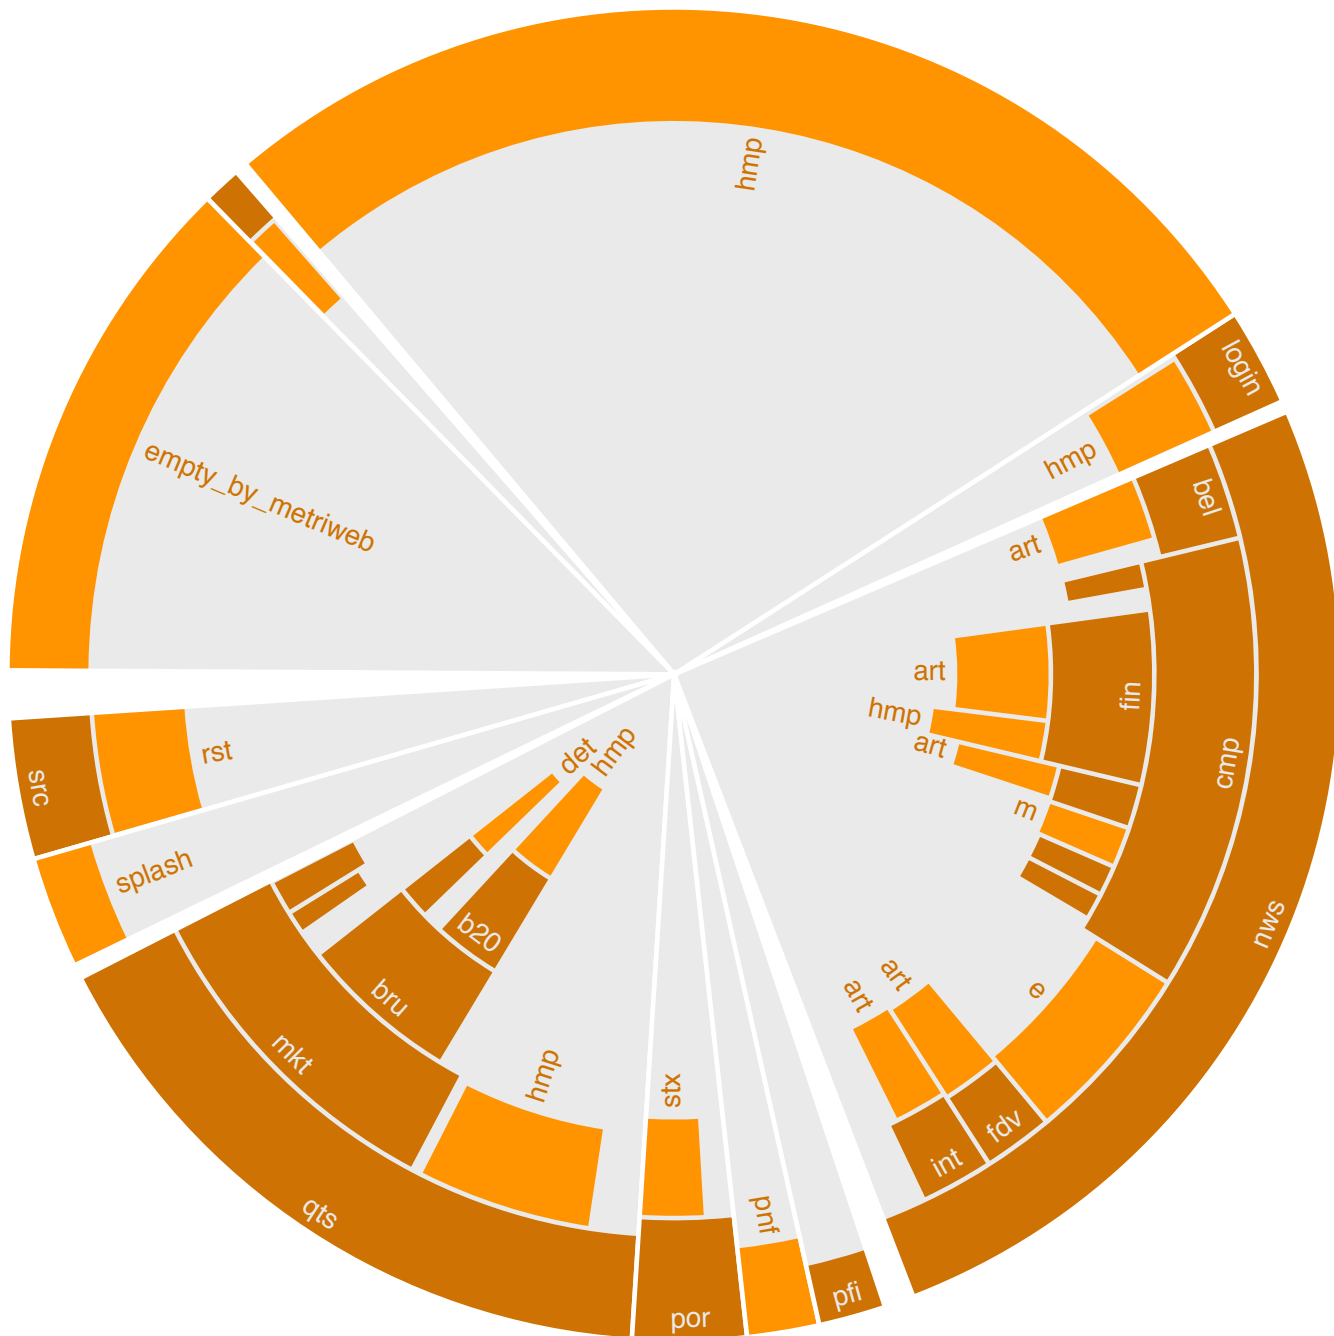

M	T	W	T	F	S	S
				1	2	3
4	5	6	7	8	9	10
11	12	13	14	15	16	17
18	19	20	21	22	23	24
25	26	27	28	29	30	31

**Report of section "L'Echo.be"**  
**of site "L'Echo"**

last updated with data from

**August, 2008**

Monthly average share of **regular visitors**

Calendar legend

- maximum of daily visitors: □
- maximum of visits: ○
- maximum of page requests: —

	unique visitors	regular visitors	visits	page requests
total	242 397	129 928	1 010 907	4 844 258
maximum	25 719	20 754	47 704	250 448
date	Thursday, 28	Thursday, 28	Thursday, 07	Tuesday, 12
average	18 513	14 885	4.17	4.79
median	23 103	18 713		2

Number (and average value) of **daily visitors**

Accumulation of **unique visitors** and **regular visitors**

Report of section "L'Echo.be"  
 of site "L'Echo"

last updated with data from

August, 2008

How to read this chart? detailed information is available on [www.cim.be](http://www.cim.be)

Site has two subsections to be visited : A and B

Visits are twice more frequent in subsection B

Activity is twice bigger in subsection A