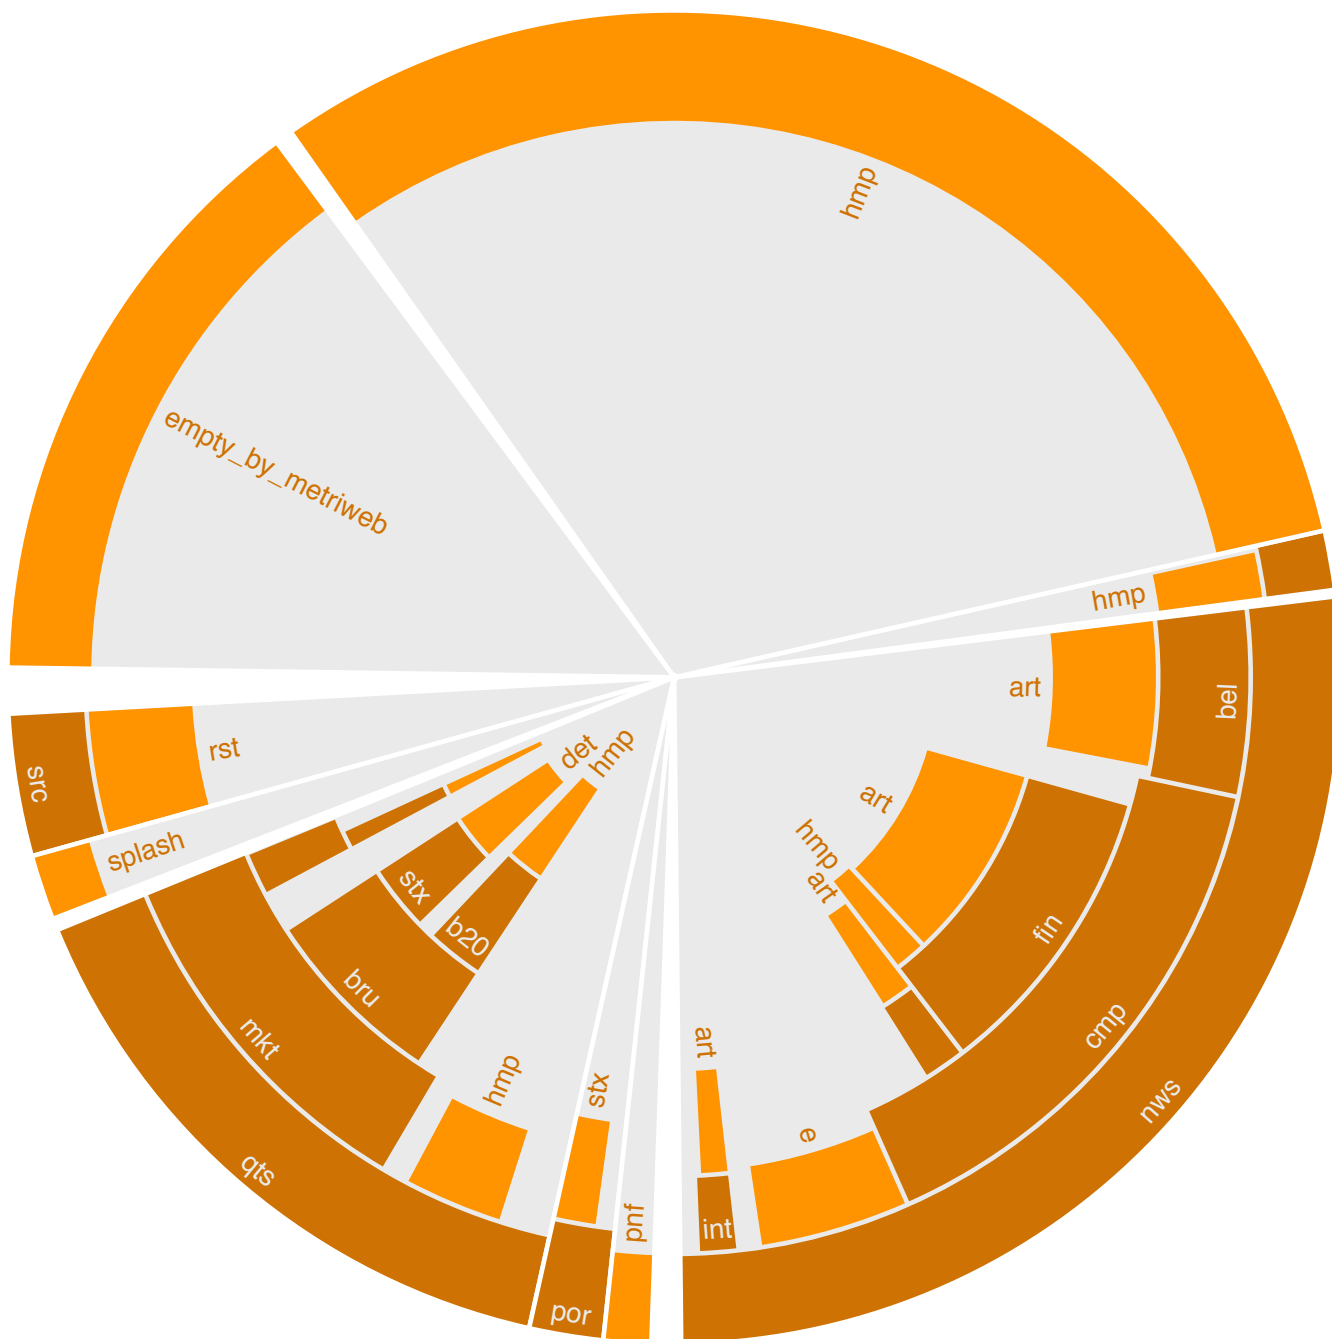

M	T	W	T	F	S	S
1	2	3	4	5	6	7
8	9	10	11	12	13	14
15	16	17	18	19	20	21
22	23	24	25	26	27	28
29	30	31				

Report of section "L'Echo.be"
of site "L'Echo"

last updated with data from

December 2008

Monthly average share of **regular visitors**

Calendar legend

- maximum of daily visitors:
- maximum of visits:
- maximum of page requests:

	unique visitors	regular visitors	visits	page requests
total	420 295	221 646	2 095 626	8 193 818
maximum	52 977	44 048	103 912	502 351
date	Monday, 15	Thursday, 18	Wednesday, 17	Wednesday, 17
average	36 695	30 343	4.99	3.91
median	42 785	35 211		3

Number (and average value) of **daily visitors**

Accumulation of **unique visitors** and **regular visitors**

Report of section "L'Echo.be"
 of site "L'Echo"

last updated with data from

December 2008

How to read this chart? detailed information is available on www.cim.be

Site has two subsections to be visited : A and B

Visits are twice more frequent in subsection B

Activity is twice bigger in subsection A