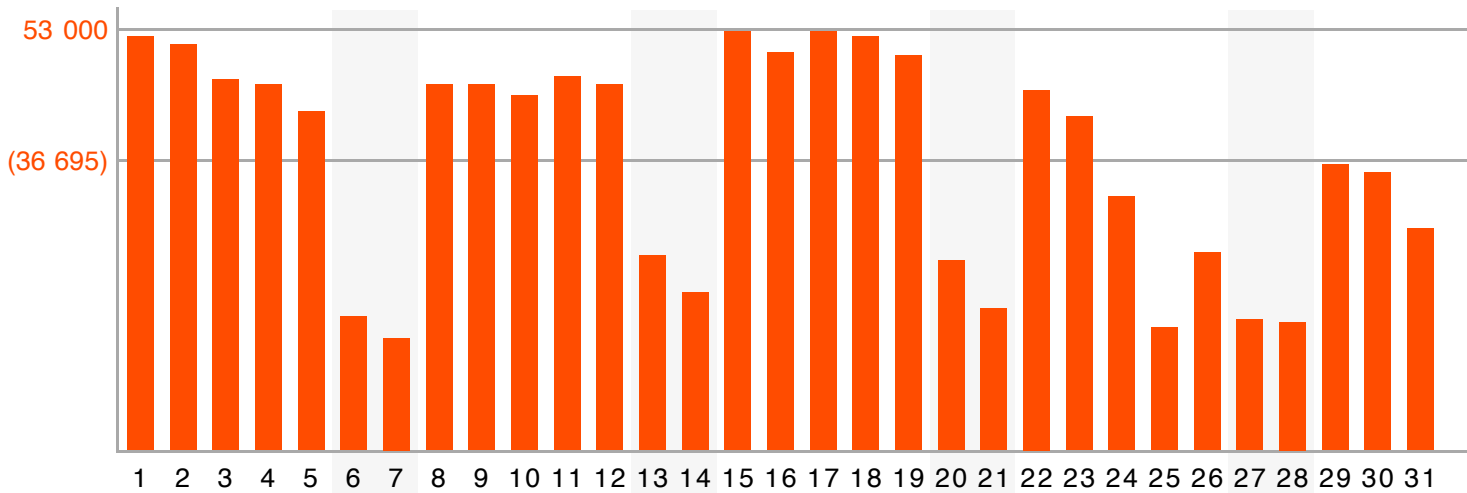

M	T	W	T	F	S	S
1	2	3	4	5	6	7
8	9	10	11	12	13	14
15	16	17	18	19	20	21
22	23	24	25	26	27	28
29	30	31				

Report of section "L'Echo.be"
of site "L'Echo"

last updated with data from

December 2008

Monthly average share of **regular visitors**

Calendar legend

- maximum of daily visitors:
- maximum of visits:
- maximum of page requests:

	unique visitors	regular visitors	visits	page requests
total	420 295	221 646	2 095 626	8 193 818
maximum	52 977	44 048	103 912	502 351
date	Monday, 15	Thursday, 18	Wednesday, 17	Wednesday, 17
average	36 695	30 343	4.99	3.91
median	42 785	35 211		3

Number (and average value) of **daily visitors**

Accumulation of **unique visitors** and **regular visitors**

Report of section "L'Echo.be"
 of site "L'Echo"

last updated with data from

December 2008

How to read this chart? detailed information is available on www.cim.be

Site has two subsections to be visited : A and B

Visits are twice more frequent in subsection B

Activity is twice bigger in subsection A