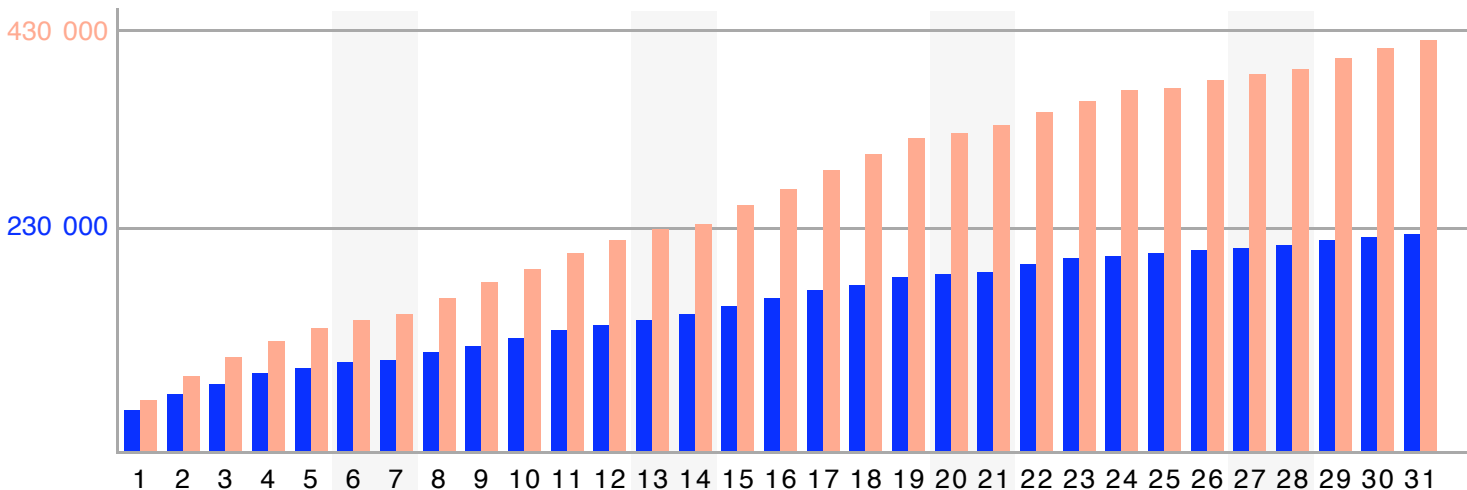

M	T	W	T	F	S	S
1	2	3	4	5	6	7
8	9	10	11	12	13	14
15	16	17	18	19	20	21
22	23	24	25	26	27	28
29	30	31				

Report of section "L'Echo.be"
of site "L'Echo"

last updated with data from

December 2008

Monthly average share of **regular visitors**

Calendar legend

- maximum of daily visitors:
- maximum of visits:
- maximum of page requests:

	unique visitors	regular visitors	visits	page requests
total	420 295	221 646	2 095 626	8 193 818
maximum	52 977	44 048	103 912	502 351
date	Monday, 15	Thursday, 18	Wednesday, 17	Wednesday, 17
average	36 695	30 343	4.99	3.91
median	42 785	35 211		3

Number (and average value) of **daily visitors**

Accumulation of **unique visitors** and **regular visitors**

Report of section "L'Echo.be"
 of site "L'Echo"

last updated with data from

December 2008

How to read this chart? detailed information is available on www.cim.be

Site has two subsections to be visited : A and B

Visits are twice more frequent in subsection B

Activity is twice bigger in subsection A