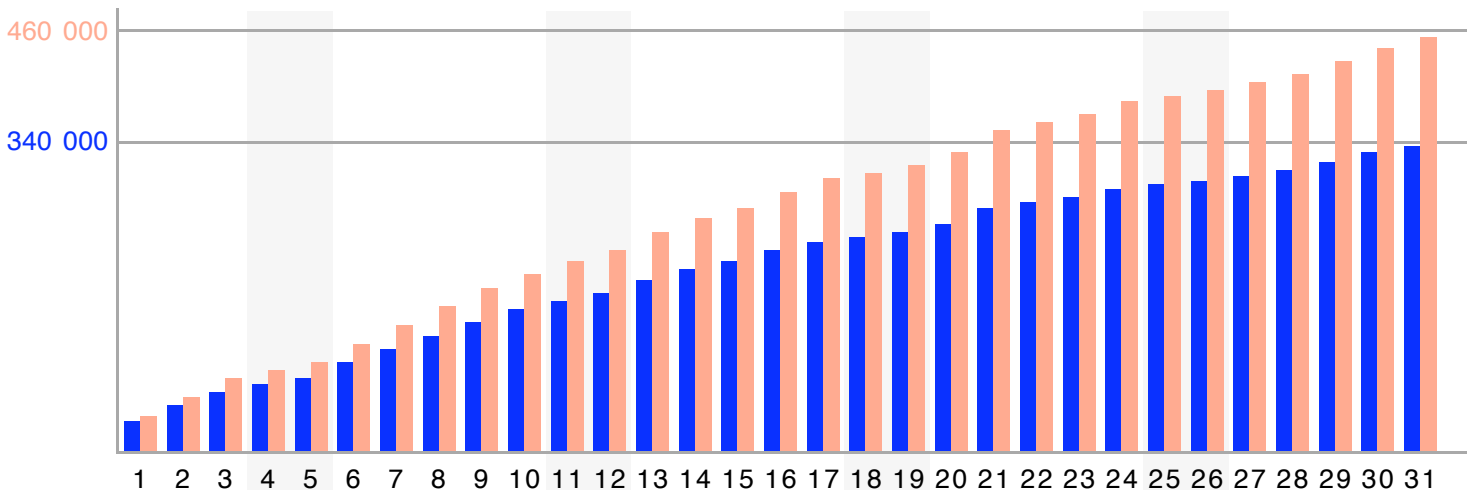

M	T	W	T	F	S	S
		1	2	3	4	5
6	7	8	9	10	11	12
13	14	15	16	17	18	19
20	21	22	23	24	25	26
27	28	29	30	31		

**Report of section "Netto"
of site "De Tijd"**

last updated with data from

October, 2008

Monthly average share of **regular visitors**

Calendar legend

- maximum of daily visitors: □
- maximum of visits: ○
- maximum of page requests: —

	unique visitors	regular visitors	visits	page requests
total	452 487	333 444	942 424	2 433 009
maximum	43 031	37 250	47 962	122 874
date	Tuesday, 21	Tuesday, 21	Tuesday, 21	Wednesday, 01
average	27 213	23 373	2.08	2.58
median	28 954	25 002		2

Number (and average value) of **daily visitors**

Accumulation of **unique visitors** and **regular visitors**

Report of section "Netto"
 of site "De Tijd"

last updated with data from

October, 2008

How to read this chart? detailed information is available on www.cim.be

Site has two subsections to be visited : A and B

Visits are twice more frequent in subsection B

Activity is twice bigger in subsection A