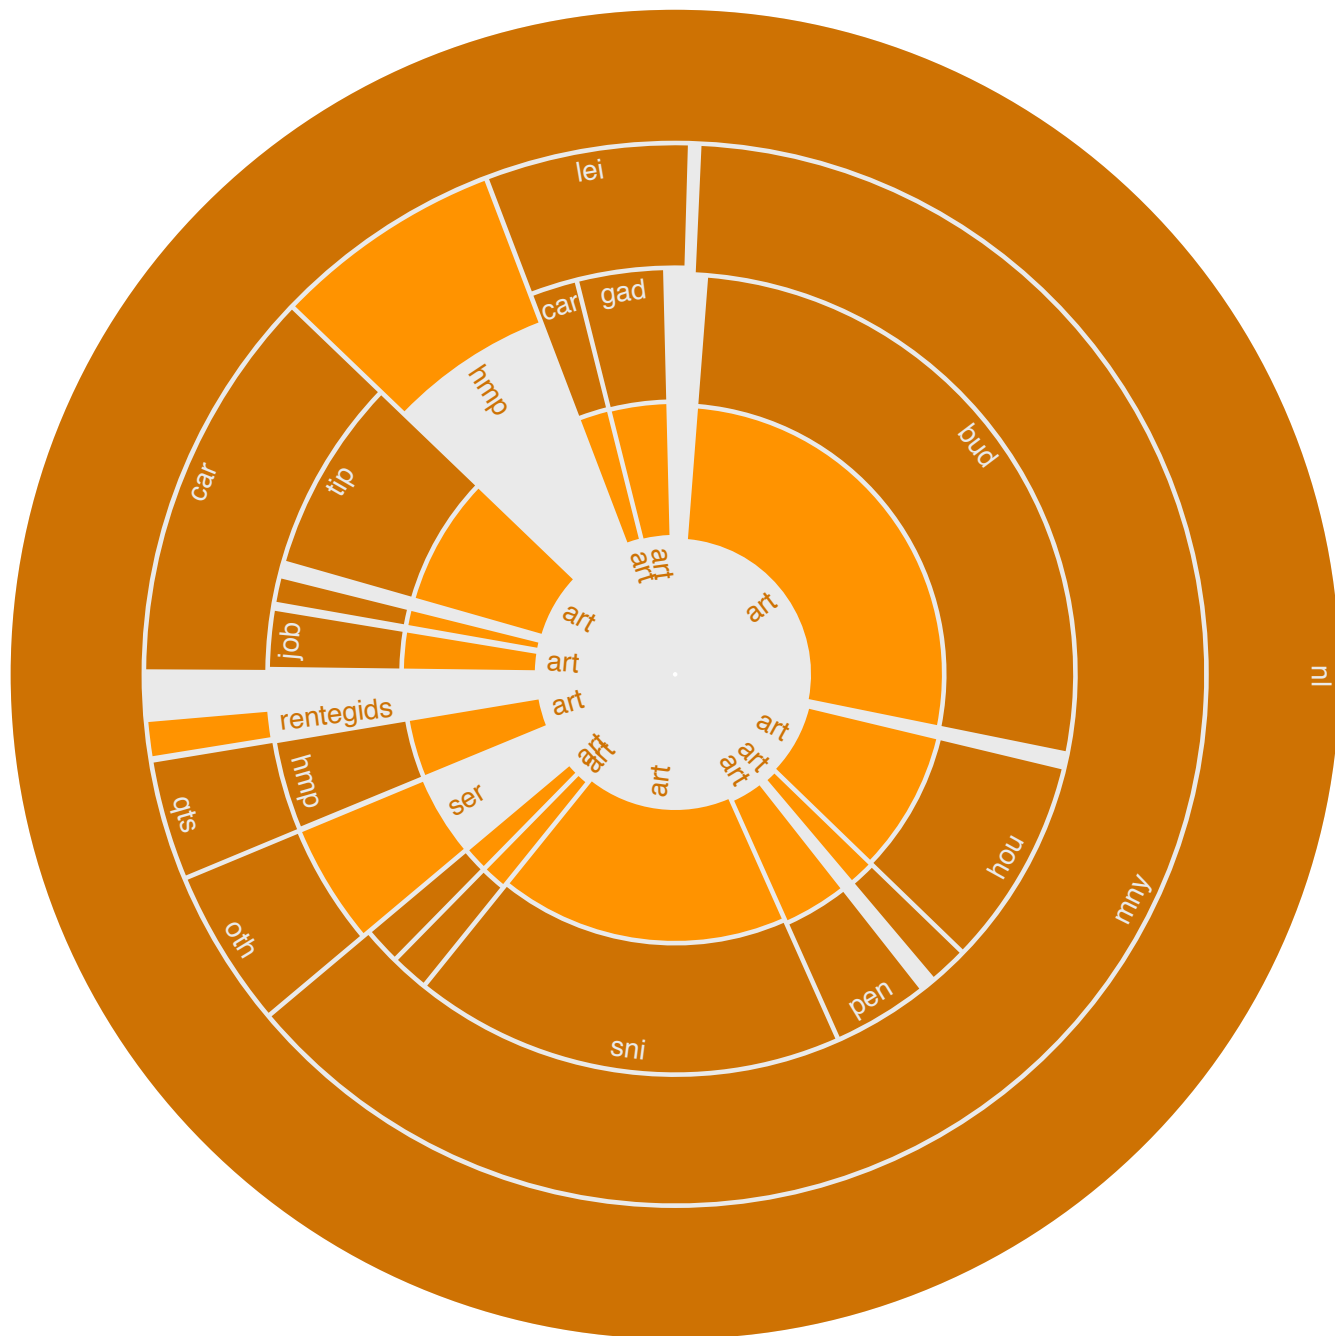

M	T	W	T	F	S	S
		1	2	3	4	5
6	7	8	9	10	11	12
13	14	15	16	17	18	19
20	21	22	23	24	25	26
27	28	29	30	31		

**Report of section "Netto"
of site "De Tijd"**

last updated with data from

October, 2008

Monthly average share of **regular visitors**

Calendar legend

- maximum of daily visitors: □
- maximum of visits: ○
- maximum of page requests: —

	unique visitors	regular visitors	visits	page requests
total	452 487	333 444	942 424	2 433 009
maximum	43 031	37 250	47 962	122 874
date	Tuesday, 21	Tuesday, 21	Tuesday, 21	Wednesday, 01
average	27 213	23 373	2.08	2.58
median	28 954	25 002		2

Number (and average value) of **daily visitors**

Accumulation of **unique visitors** and **regular visitors**

Report of section "Netto"
 of site "De Tijd"

last updated with data from

October, 2008

How to read this chart? detailed information is available on www.cim.be

Site has two subsections to be visited : A and B

Visits are twice more frequent in subsection B

Activity is twice bigger in subsection A