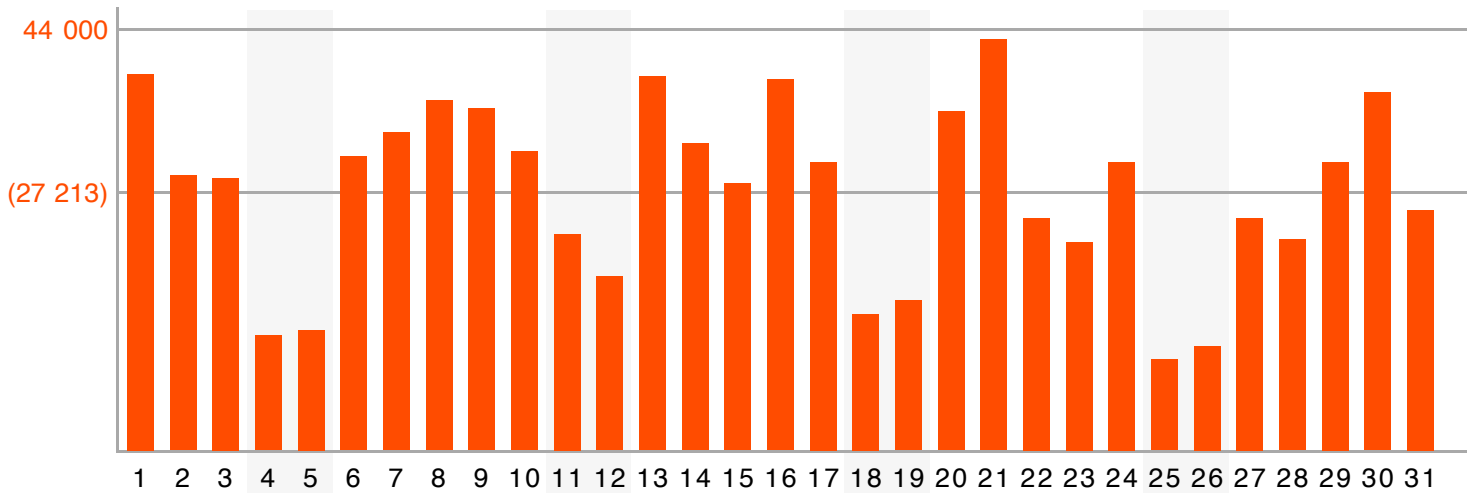

M	T	W	T	F	S	S
		1	2	3	4	5
6	7	8	9	10	11	12
13	14	15	16	17	18	19
20	21	22	23	24	25	26
27	28	29	30	31		

**Report of section "Netto"
of site "De Tijd"**

last updated with data from

October, 2008

Monthly average share of **regular visitors**

Calendar legend

- maximum of daily visitors: □
- maximum of visits: ○
- maximum of page requests: —

	unique visitors	regular visitors	visits	page requests
total	452 487	333 444	942 424	2 433 009
maximum	43 031	37 250	47 962	122 874
date	Tuesday, 21	Tuesday, 21	Tuesday, 21	Wednesday, 01
average	27 213	23 373	2.08	2.58
median	28 954	25 002		2

Number (and average value) of **daily visitors**

Accumulation of **unique visitors** and **regular visitors**

Report of section "Netto"
 of site "De Tijd"

last updated with data from

October, 2008

How to read this chart? detailed information is available on www.cim.be

Site has two subsections to be visited : A and B

Visits are twice more frequent in subsection B

Activity is twice bigger in subsection A