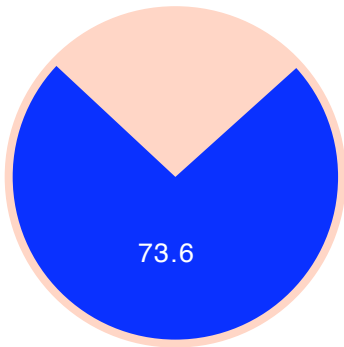

M	T	W	T	F	S	S
		1	2	3	4	5
6	7	8	9	10	11	12
13	14	15	16	17	18	19
20	21	22	23	24	25	26
27	28	29	30	31		

**Report of section "Netto"
of site "De Tijd"**

last updated with data from

October, 2008

Monthly average share of **regular visitors**

Calendar legend

- maximum of daily visitors: □
- maximum of visits: ○
- maximum of page requests: —

	unique visitors	regular visitors	visits	page requests
total	452 487	333 444	942 424	2 433 009
maximum	43 031	37 250	47 962	122 874
date	Tuesday, 21	Tuesday, 21	Tuesday, 21	Wednesday, 01
average	27 213	23 373	2.08	2.58
median	28 954	25 002		2