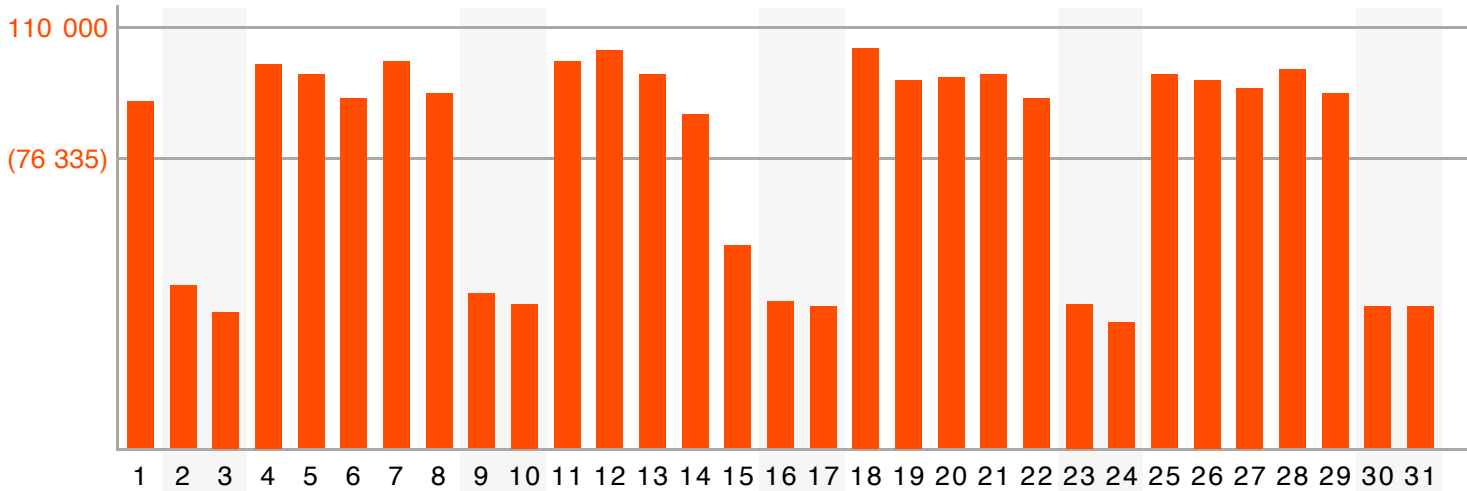

M	T	W	T	F	S	S
				1	2	3
4	5	6	7	8	9	10
11	12	13	14	15	16	17
18	19	20	21	22	23	24
25	26	27	28	29	30	31

**Report of section "DE Tijd"  
of site "De Tijd"**

last updated with data from

August, 2008

Monthly average share of **regular visitors**

Calendar legend

- maximum of daily visitors:
- maximum of visits:
- maximum of page requests:

	unique visitors	regular visitors	visits	page requests
total	968 906	437 903	4 440 811	22 457 142
maximum	104 617	80 253	210 258	1 199 248
date	Monday, 18	Monday, 18	Tuesday, 12	Tuesday, 12
average	76 335	59 206	4.58	5.06
median	92 673	71 349		3

Number (and average value) of **daily visitors**

Accumulation of **unique visitors** and **regular visitors**

Report of section "DE Tijd"  
 of site "De Tijd"

last updated with data from  
 August, 2008

How to read this chart? detailed information is available on [www.cim.be](http://www.cim.be)

Site has two subsections to be visited : A and B

Visits are twice more frequent in subsection B

Activity is twice bigger in subsection A