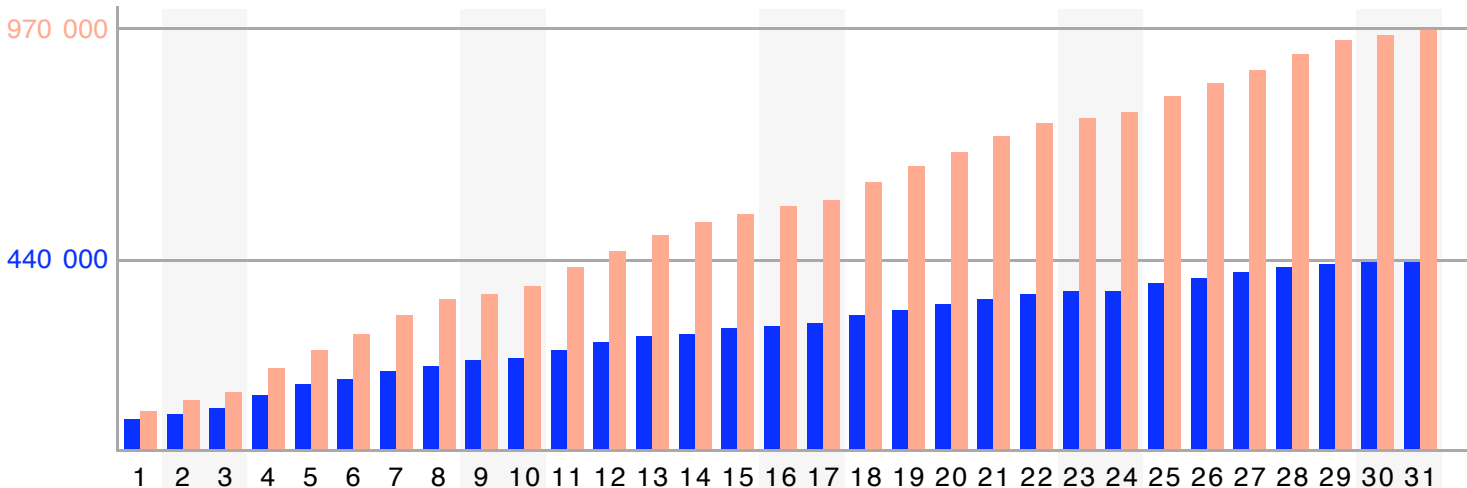

M	T	W	T	F	S	S
				1	2	3
4	5	6	7	8	9	10
11	12	13	14	15	16	17
18	19	20	21	22	23	24
25	26	27	28	29	30	31

**Report of section "DE Tijd"  
of site "De Tijd"**

last updated with data from

August, 2008

Monthly average share of **regular visitors**

Calendar legend

- maximum of daily visitors:
- maximum of visits:
- maximum of page requests:

	unique visitors	regular visitors	visits	page requests
total	968 906	437 903	4 440 811	22 457 142
maximum	104 617	80 253	210 258	1 199 248
date	Monday, 18	Monday, 18	Tuesday, 12	Tuesday, 12
average	76 335	59 206	4.58	5.06
median	92 673	71 349		3

Number (and average value) of **daily visitors**

Accumulation of **unique visitors** and **regular visitors**

Report of section "DE Tijd"  
 of site "De Tijd"

last updated with data from  
 August, 2008

How to read this chart? detailed information is available on [www.cim.be](http://www.cim.be)

Site has two subsections to be visited : A and B

Visits are twice more frequent in subsection B

Activity is twice bigger in subsection A