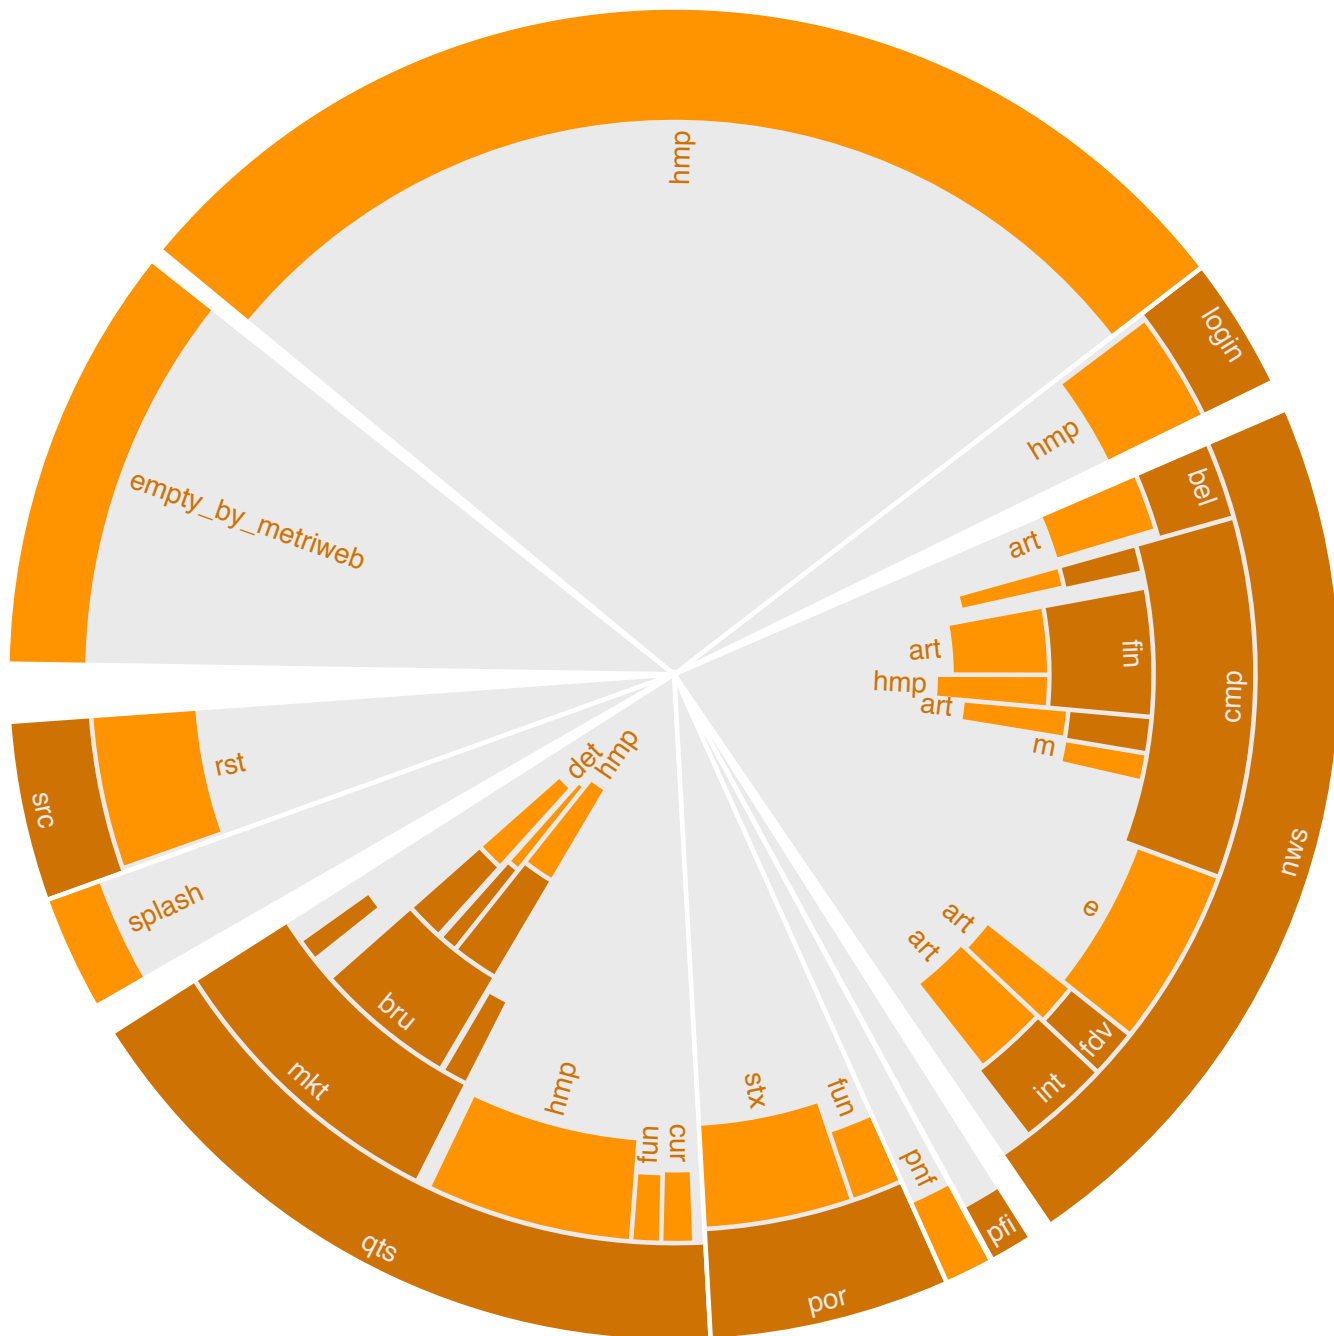

M	T	W	T	F	S	S
				1	2	3
4	5	6	7	8	9	10
11	12	13	14	15	16	17
18	19	20	21	22	23	24
25	26	27	28	29	30	31

**Report of section "DE Tijd"  
of site "De Tijd"**

last updated with data from

August, 2008

Monthly average share of **regular visitors**

Calendar legend

- maximum of daily visitors:
- maximum of visits:
- maximum of page requests:

	unique visitors	regular visitors	visits	page requests
total	968 906	437 903	4 440 811	22 457 142
maximum	104 617	80 253	210 258	1 199 248
date	Monday, 18	Monday, 18	Tuesday, 12	Tuesday, 12
average	76 335	59 206	4.58	5.06
median	92 673	71 349		3

Number (and average value) of **daily visitors**

Accumulation of **unique visitors** and **regular visitors**

Report of section "DE Tijd"  
 of site "De Tijd"

last updated with data from  
 August, 2008

How to read this chart? detailed information is available on [www.cim.be](http://www.cim.be)

Site has two subsections to be visited : A and B

Visits are twice more frequent in subsection B

Activity is twice bigger in subsection A