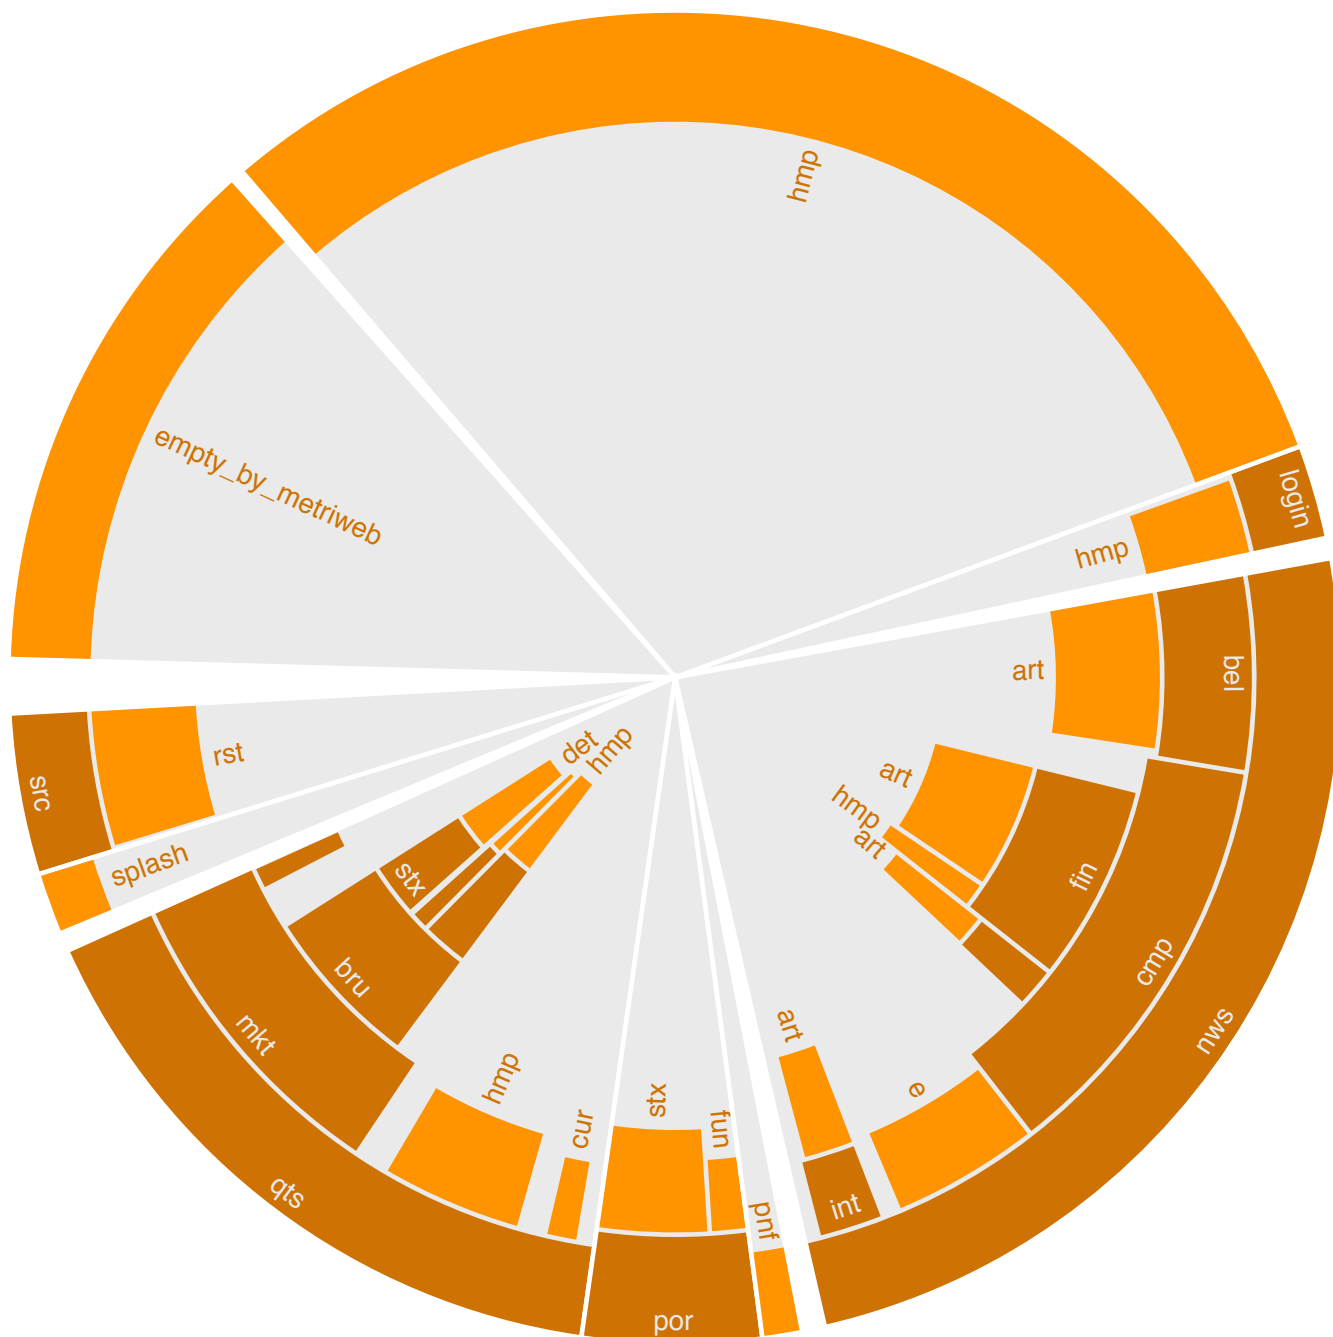

M	T	W	T	F	S	S
1	2	3	4	5	6	7
8	9	10	11	12	13	14
15	16	17	18	19	20	21
22	23	24	25	26	27	28
29	30	31				

**Report of section "DE Tijd"
of site "De Tijd"**

last updated with data from

December 2008

Monthly average share of **regular visitors**

Calendar legend

- maximum of daily visitors: □
- maximum of visits: ○
- maximum of page requests: —

	unique visitors	regular visitors	visits	page requests
total	1 218 642	623 227	6 244 965	25 429 889
maximum	148 505	124 144	294 049	1 346 626
date	Thursday, 18	Thursday, 18	Thursday, 18	Wednesday, 17
average	106 002	86 926	5.12	4.07
median	122 245	100 487		3

Number (and average value) of **daily visitors**

Accumulation of **unique visitors** and **regular visitors**

Report of section "DE Tijd"
 of site "De Tijd"

last updated with data from
 December 2008

How to read this chart? detailed information is available on www.cim.be

Site has two subsections to be visited : A and B

Visits are twice more frequent in subsection B

Activity is twice bigger in subsection A