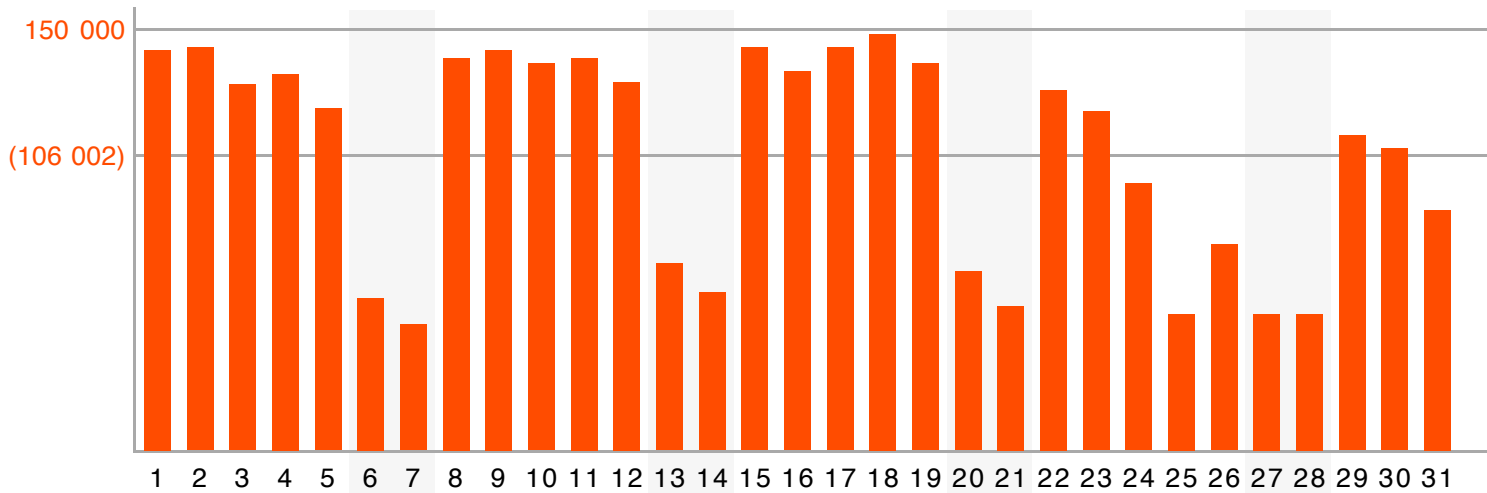

M	T	W	T	F	S	S
1	2	3	4	5	6	7
8	9	10	11	12	13	14
15	16	17	18	19	20	21
22	23	24	25	26	27	28
29	30	31				

**Report of section "DE Tijd"
of site "De Tijd"**

last updated with data from

December 2008

Monthly average share of **regular visitors**

Calendar legend

- maximum of daily visitors: □
- maximum of visits: ○
- maximum of page requests: —

	unique visitors	regular visitors	visits	page requests
total	1 218 642	623 227	6 244 965	25 429 889
maximum	148 505	124 144	294 049	1 346 626
date	Thursday, 18	Thursday, 18	Thursday, 18	Wednesday, 17
average	106 002	86 926	5.12	4.07
median	122 245	100 487		3

Number (and average value) of **daily visitors**

Accumulation of **unique visitors** and **regular visitors**

Report of section "DE Tijd"
 of site "De Tijd"

last updated with data from
 December 2008

How to read this chart? detailed information is available on www.cim.be

Site has two subsections to be visited : A and B

Visits are twice more frequent in subsection B

Activity is twice bigger in subsection A