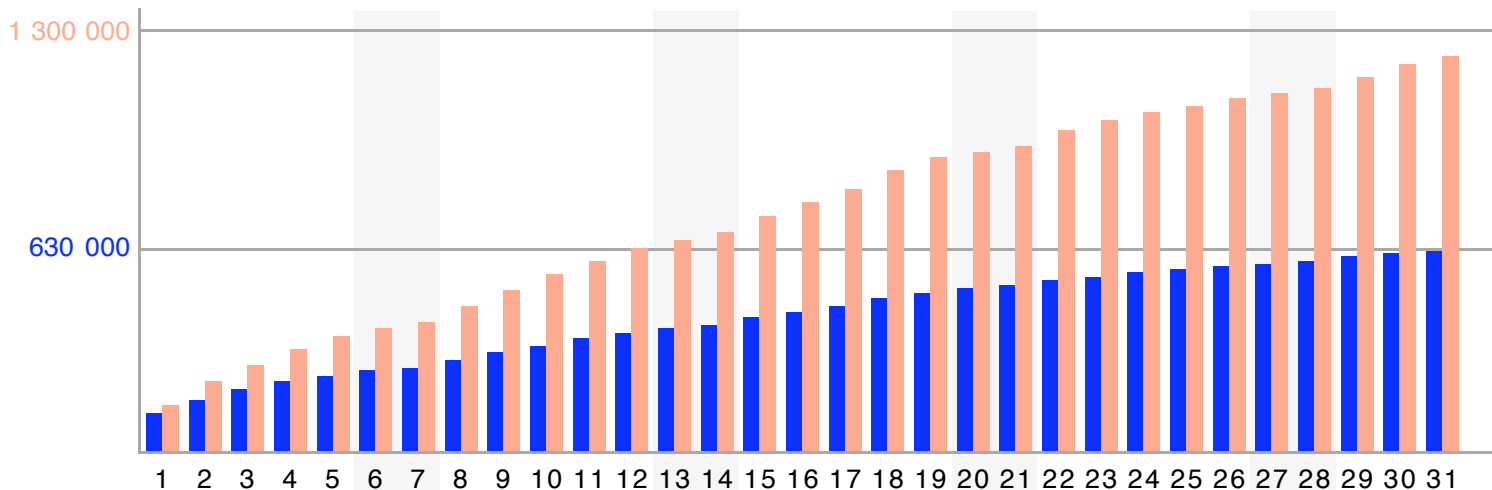

M	T	W	T	F	S	S
1	2	3	4	5	6	7
8	9	10	11	12	13	14
15	16	17	18	19	20	21
22	23	24	25	26	27	28
29	30	31				

**Report of section "DE Tijd"
of site "De Tijd"**

last updated with data from

December 2008

Monthly average share of **regular visitors**

Calendar legend

- maximum of daily visitors: □
- maximum of visits: ○
- maximum of page requests: —

	unique visitors	regular visitors	visits	page requests
total	1 218 642	623 227	6 244 965	25 429 889
maximum	148 505	124 144	294 049	1 346 626
date	Thursday, 18	Thursday, 18	Thursday, 18	Wednesday, 17
average	106 002	86 926	5.12	4.07
median	122 245	100 487		3

Number (and average value) of **daily visitors**

Accumulation of **unique visitors** and **regular visitors**

Report of section "DE Tijd"
 of site "De Tijd"

last updated with data from
 December 2008

How to read this chart? detailed information is available on www.cim.be

Site has two subsections to be visited : A and B

Visits are twice more frequent in subsection B

Activity is twice bigger in subsection A