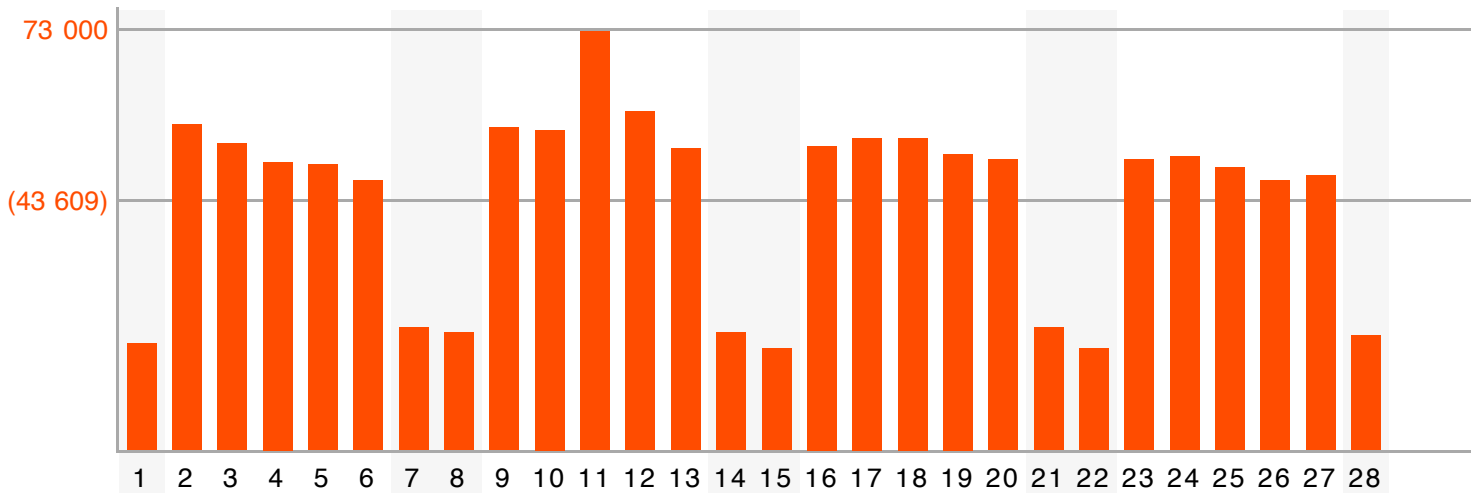

M	T	W	T	F	S	S
						1
2	3	4	5	6	7	8
9	10	11	12	13	14	15
16	17	18	19	20	21	22
23	24	25	26	27	28	

Report of section "L'Echo.be"
of site "L'Echo"

last updated with data from

February 2009

Monthly average share of **regular visitors**

Calendar legend

- maximum of daily visitors: □
- maximum of visits: ○
- maximum of page requests: —

	unique visitors	regular visitors	visits	page requests
total	452 901	235 122	2 376 721	9 781 765
maximum	72 890	58 687	150 678	747 984
date	Wednesday, 11	Wednesday, 11	Wednesday, 11	Wednesday, 11
average	43 609	35 831	5.25	4.12
median	50 368	41 499		3

Number (and average value) of **daily visitors**

Accumulation of **unique visitors** and **regular visitors**

**Report of section "L'Echo.be"
 of site "L'Echo"**

last updated with data from

February 2009

How to read this chart? detailed information is available on www.cim.be

Site has two subsections to be visited : A and B

Visits are twice more frequent in subsection B

Activity is twice bigger in subsection A