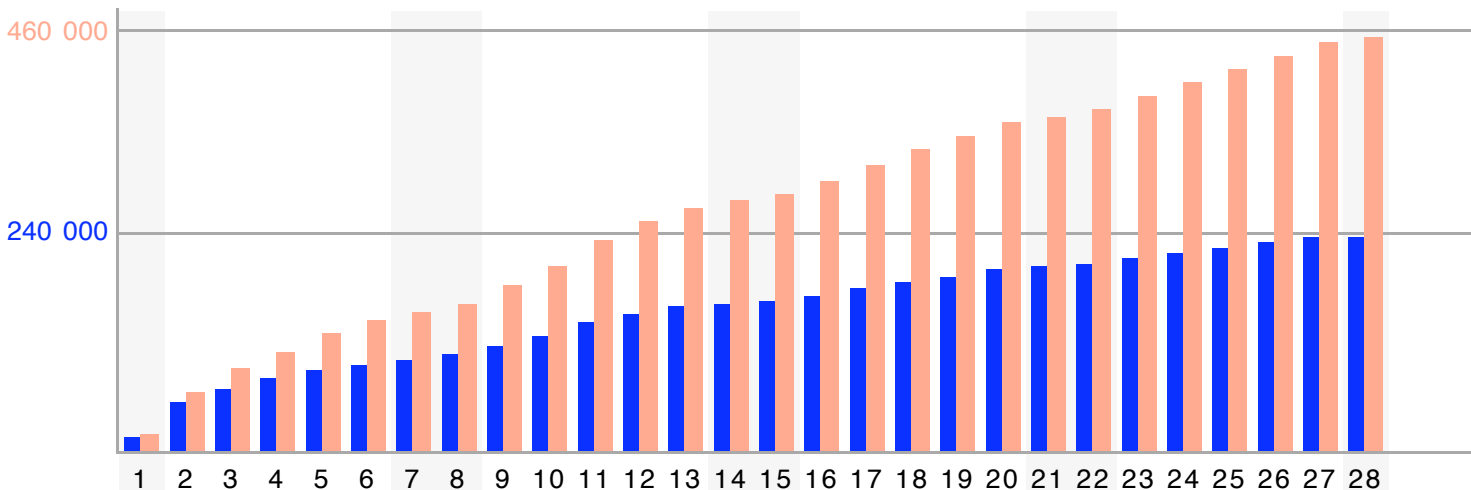

M	T	W	T	F	S	S
						1
2	3	4	5	6	7	8
9	10	11	12	13	14	15
16	17	18	19	20	21	22
23	24	25	26	27	28	

Report of section "L'Echo.be"
of site "L'Echo"

last updated with data from

February 2009

Monthly average share of **regular visitors**

Calendar legend

- maximum of daily visitors: □
- maximum of visits: ○
- maximum of page requests: —

	unique visitors	regular visitors	visits	page requests
total	452 901	235 122	2 376 721	9 781 765
maximum	72 890	58 687	150 678	747 984
date	Wednesday, 11	Wednesday, 11	Wednesday, 11	Wednesday, 11
average	43 609	35 831	5.25	4.12
median	50 368	41 499		3

Number (and average value) of **daily visitors**

Accumulation of **unique visitors** and **regular visitors**

**Report of section "L'Echo.be"
 of site "L'Echo"**

last updated with data from

February 2009

How to read this chart? detailed information is available on www.cim.be

Site has two subsections to be visited : A and B

Visits are twice more frequent in subsection B

Activity is twice bigger in subsection A