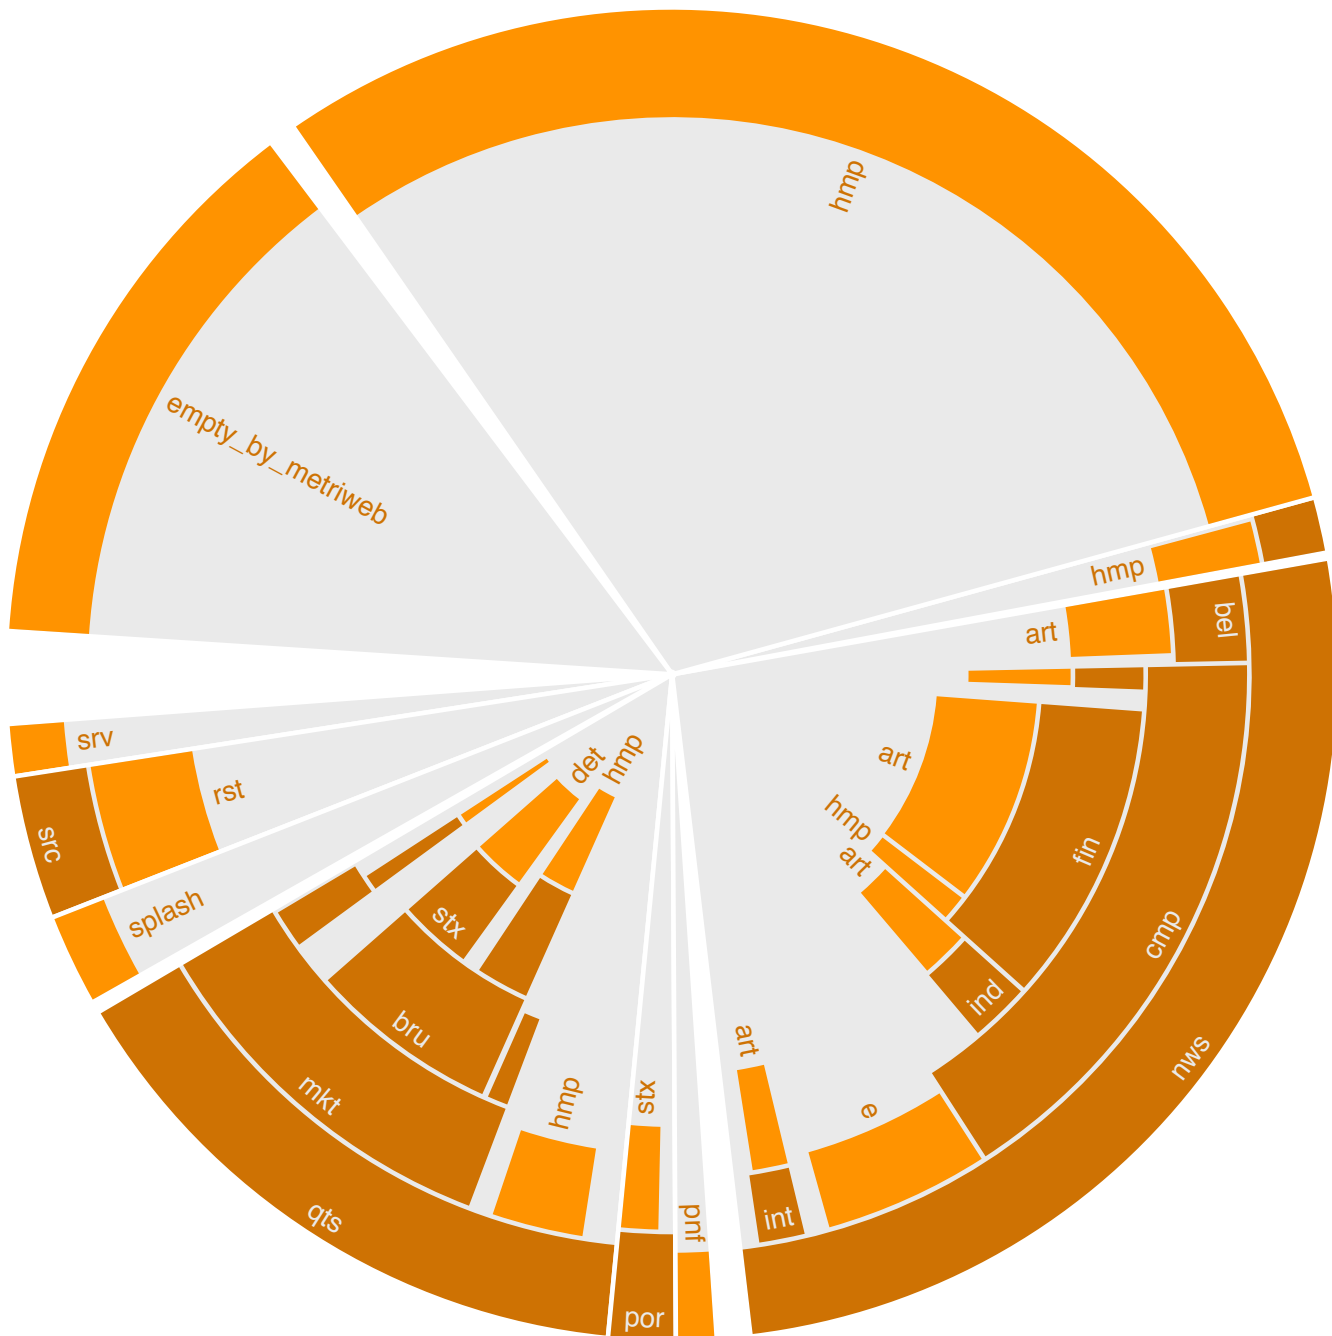

M	T	W	T	F	S	S
						1
2	3	4	5	6	7	8
9	10	11	12	13	14	15
16	17	18	19	20	21	22
23	24	25	26	27	28	

Report of section "L'Echo.be"
of site "L'Echo"

last updated with data from

February 2009

Monthly average share of **regular visitors**

Calendar legend

- maximum of daily visitors: □
- maximum of visits: ○
- maximum of page requests: —

	unique visitors	regular visitors	visits	page requests
total	452 901	235 122	2 376 721	9 781 765
maximum	72 890	58 687	150 678	747 984
date	Wednesday, 11	Wednesday, 11	Wednesday, 11	Wednesday, 11
average	43 609	35 831	5.25	4.12
median	50 368	41 499		3

Number (and average value) of **daily visitors**

Accumulation of **unique visitors** and **regular visitors**

**Report of section "L'Echo.be"
 of site "L'Echo"**

last updated with data from

February 2009

How to read this chart? detailed information is available on www.cim.be

Site has two subsections to be visited : A and B

Visits are twice more frequent in subsection B

Activity is twice bigger in subsection A