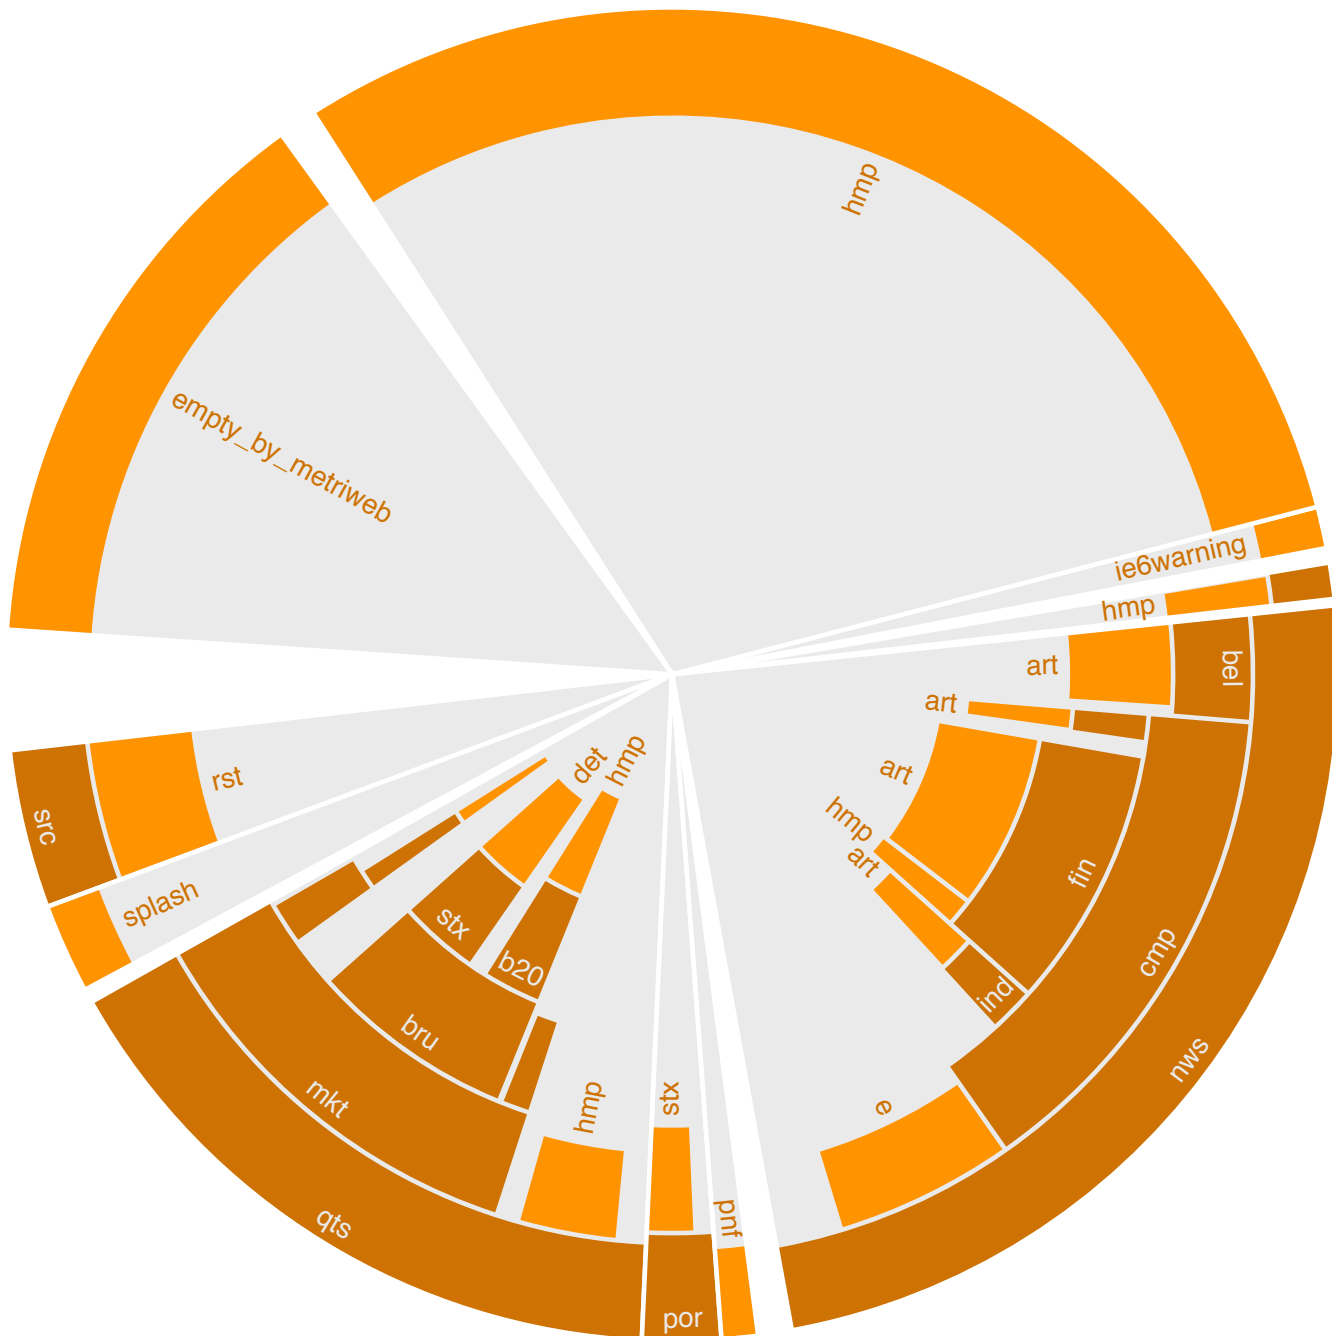

M	T	W	T	F	S	S
						1
2	3	4	5	6	7	8
9	10	11	12	13	14	15
16	17	18	19	20	21	22
23	24	25	26	27	28	29
30	31					

Report of section "L'Echo.be"
of site "L'Echo"

last updated with data from

March 2009

Monthly average share of **regular visitors**

Calendar legend

- maximum of daily visitors: □
- maximum of visits: ○
- maximum of page requests: —

	unique visitors	regular visitors	visits	page requests
total	468 464	242 635	2 595 923	10 757 703
maximum	62 827	52 257	138 842	624 264
date	Friday, 06	Friday, 06	Friday, 06	Friday, 06
average	42 816	35 531	5.54	4.14
median	49 586	40 998		3

Number (and average value) of **daily visitors**

Accumulation of **unique visitors** and **regular visitors**

Report of section "L'Echo.be"
 of site "L'Echo"

last updated with data from

March 2009

How to read this chart? detailed information is available on www.cim.be

Site has two subsections to be visited : A and B

Visits are twice more frequent in subsection B

Activity is twice bigger in subsection A