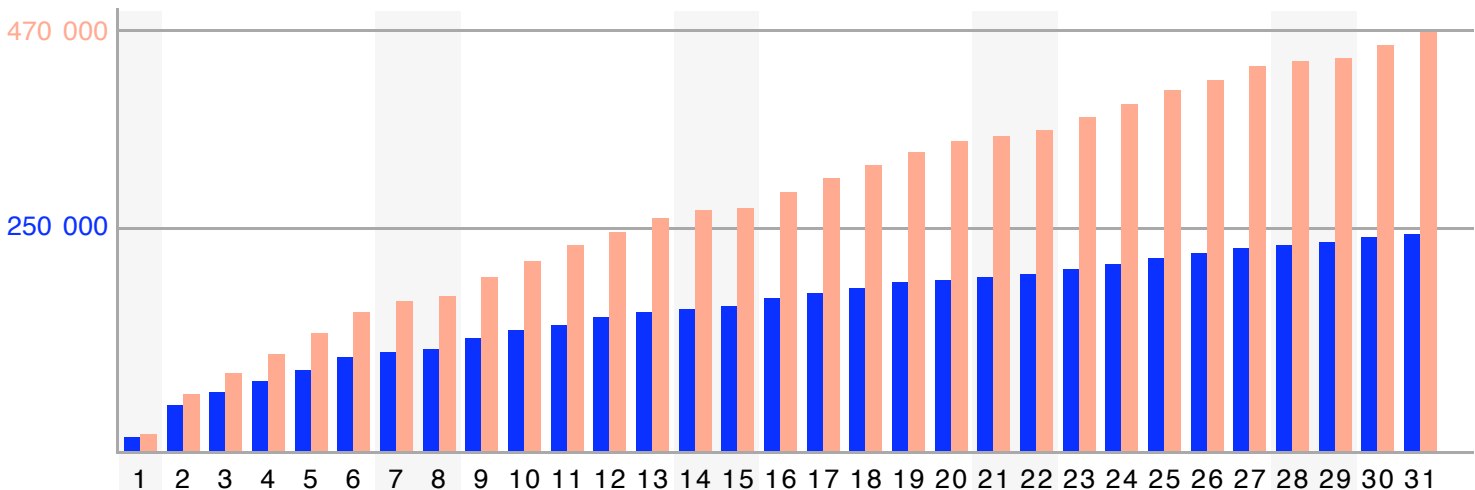

M	T	W	T	F	S	S
						1
2	3	4	5	6	7	8
9	10	11	12	13	14	15
16	17	18	19	20	21	22
23	24	25	26	27	28	29
30	31					

Report of section "L'Echo.be"
of site "L'Echo"

last updated with data from

March 2009

Monthly average share of **regular visitors**

Calendar legend

- maximum of daily visitors: □
- maximum of visits: ○
- maximum of page requests: —

	unique visitors	regular visitors	visits	page requests
total	468 464	242 635	2 595 923	10 757 703
maximum	62 827	52 257	138 842	624 264
date	Friday, 06	Friday, 06	Friday, 06	Friday, 06
average	42 816	35 531	5.54	4.14
median	49 586	40 998		3

Number (and average value) of **daily visitors**

Accumulation of **unique visitors** and **regular visitors**

Report of section "L'Echo.be"
 of site "L'Echo"

last updated with data from

March 2009

How to read this chart? detailed information is available on www.cim.be

Site has two subsections to be visited : A and B

Visits are twice more frequent in subsection B

Activity is twice bigger in subsection A