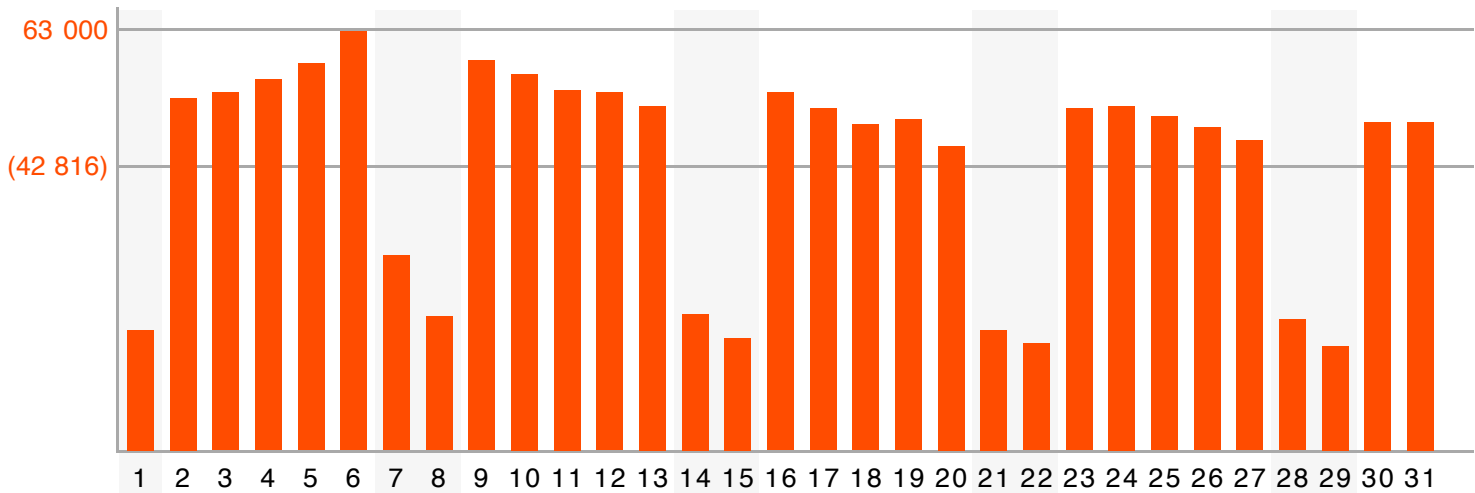

M	T	W	T	F	S	S
						1
2	3	4	5	6	7	8
9	10	11	12	13	14	15
16	17	18	19	20	21	22
23	24	25	26	27	28	29
30	31					

Report of section "L'Echo.be"
of site "L'Echo"

last updated with data from

March 2009

Monthly average share of **regular visitors**

Calendar legend

- maximum of daily visitors: □
- maximum of visits: ○
- maximum of page requests: —

	unique visitors	regular visitors	visits	page requests
total	468 464	242 635	2 595 923	10 757 703
maximum	62 827	52 257	138 842	624 264
date	Friday, 06	Friday, 06	Friday, 06	Friday, 06
average	42 816	35 531	5.54	4.14
median	49 586	40 998		3

Number (and average value) of **daily visitors**

Accumulation of **unique visitors** and **regular visitors**

Report of section "L'Echo.be"
 of site "L'Echo"

last updated with data from

March 2009

How to read this chart? detailed information is available on www.cim.be

Site has two subsections to be visited : A and B

Visits are twice more frequent in subsection B

Activity is twice bigger in subsection A