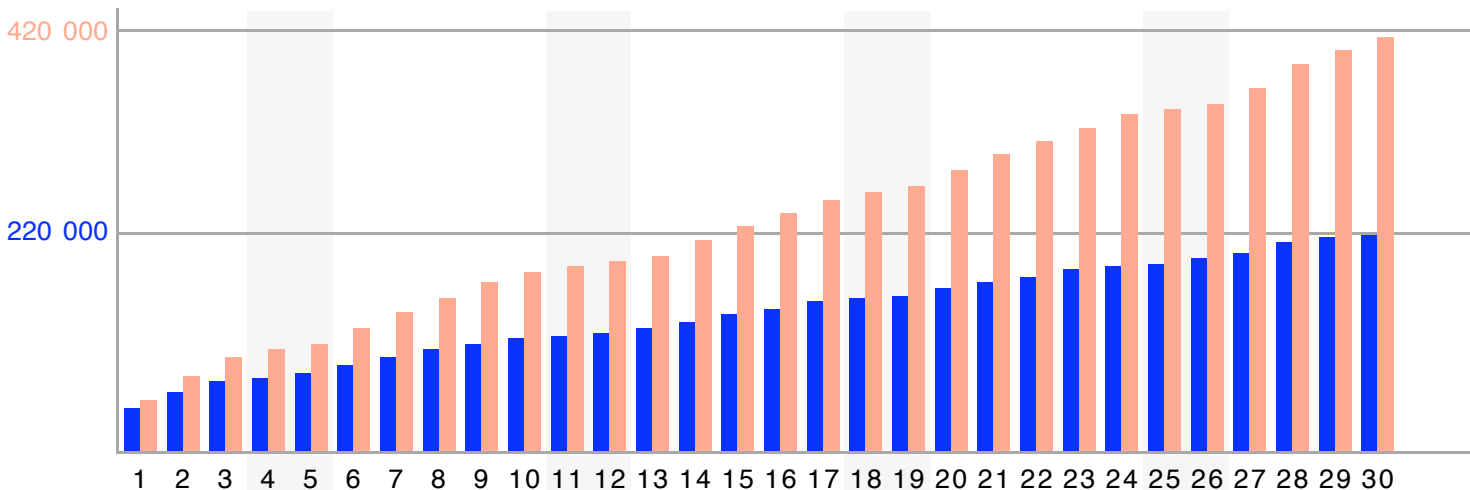

M	T	W	T	F	S	S
		1	2	3	4	5
6	7	8	9	10	11	12
13	14	15	16	17	18	19
20	21	22	23	24	25	26
27	28	29	30			

Report of section "L'Echo.be"
of site "L'Echo"

last updated with data from

April 2009

Monthly average share of **regular visitors**

Calendar legend

- maximum of daily visitors: □
- maximum of visits: ○
- maximum of page requests: —

	unique visitors	regular visitors	visits	page requests
total	414 166	219 293	2 207 062	9 477 828
maximum	63 036	51 828	140 129	658 257
date	Tuesday, 28	Tuesday, 28	Tuesday, 28	Tuesday, 28
average	37 909	31 407	5.33	4.29
median	44 262	36 629		3

Number (and average value) of **daily visitors**

Accumulation of **unique visitors** and **regular visitors**

Report of section "L'Echo.be"
 of site "L'Echo"

last updated with data from

April 2009

How to read this chart? detailed information is available on www.cim.be

Site has two subsections to be visited : A and B

Visits are twice more frequent in subsection B

Activity is twice bigger in subsection A