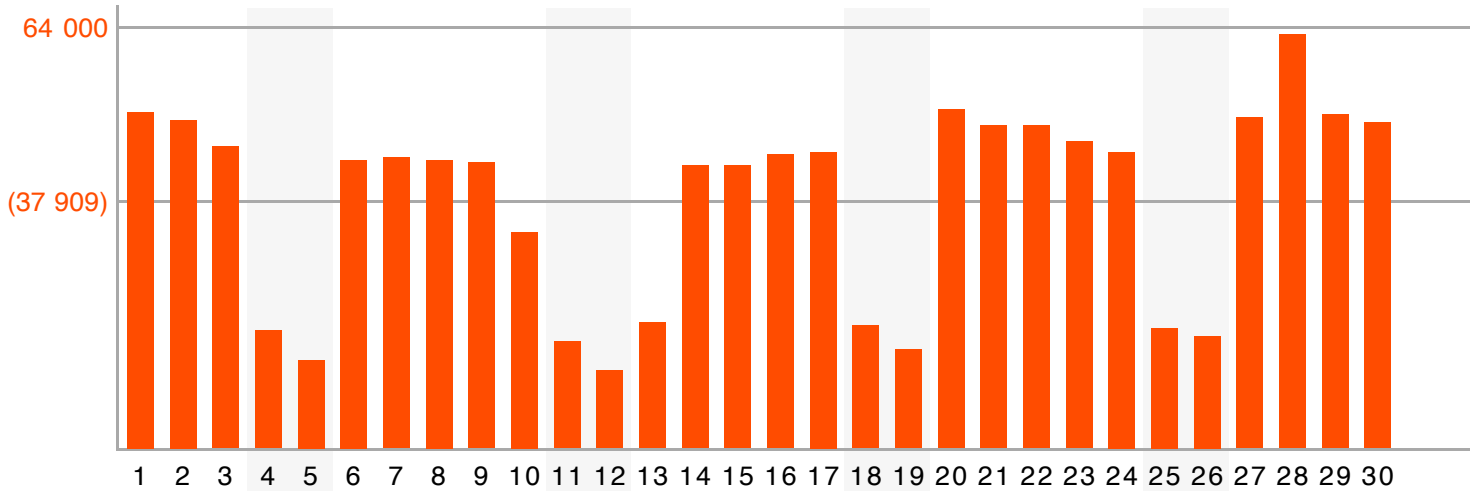

M	T	W	T	F	S	S
		1	2	3	4	5
6	7	8	9	10	11	12
13	14	15	16	17	18	19
20	21	22	23	24	25	26
27	28	29	30			

Report of section "L'Echo.be"
of site "L'Echo"

last updated with data from

April 2009

Monthly average share of **regular visitors**

Calendar legend

- maximum of daily visitors: □
- maximum of visits: ○
- maximum of page requests: —

	unique visitors	regular visitors	visits	page requests
total	414 166	219 293	2 207 062	9 477 828
maximum	63 036	51 828	140 129	658 257
date	Tuesday, 28	Tuesday, 28	Tuesday, 28	Tuesday, 28
average	37 909	31 407	5.33	4.29
median	44 262	36 629		3

Number (and average value) of **daily visitors**

Accumulation of **unique visitors** and **regular visitors**

Report of section "L'Echo.be"
 of site "L'Echo"

last updated with data from

April 2009

How to read this chart? detailed information is available on www.cim.be

Site has two subsections to be visited : A and B

Visits are twice more frequent in subsection B

Activity is twice bigger in subsection A