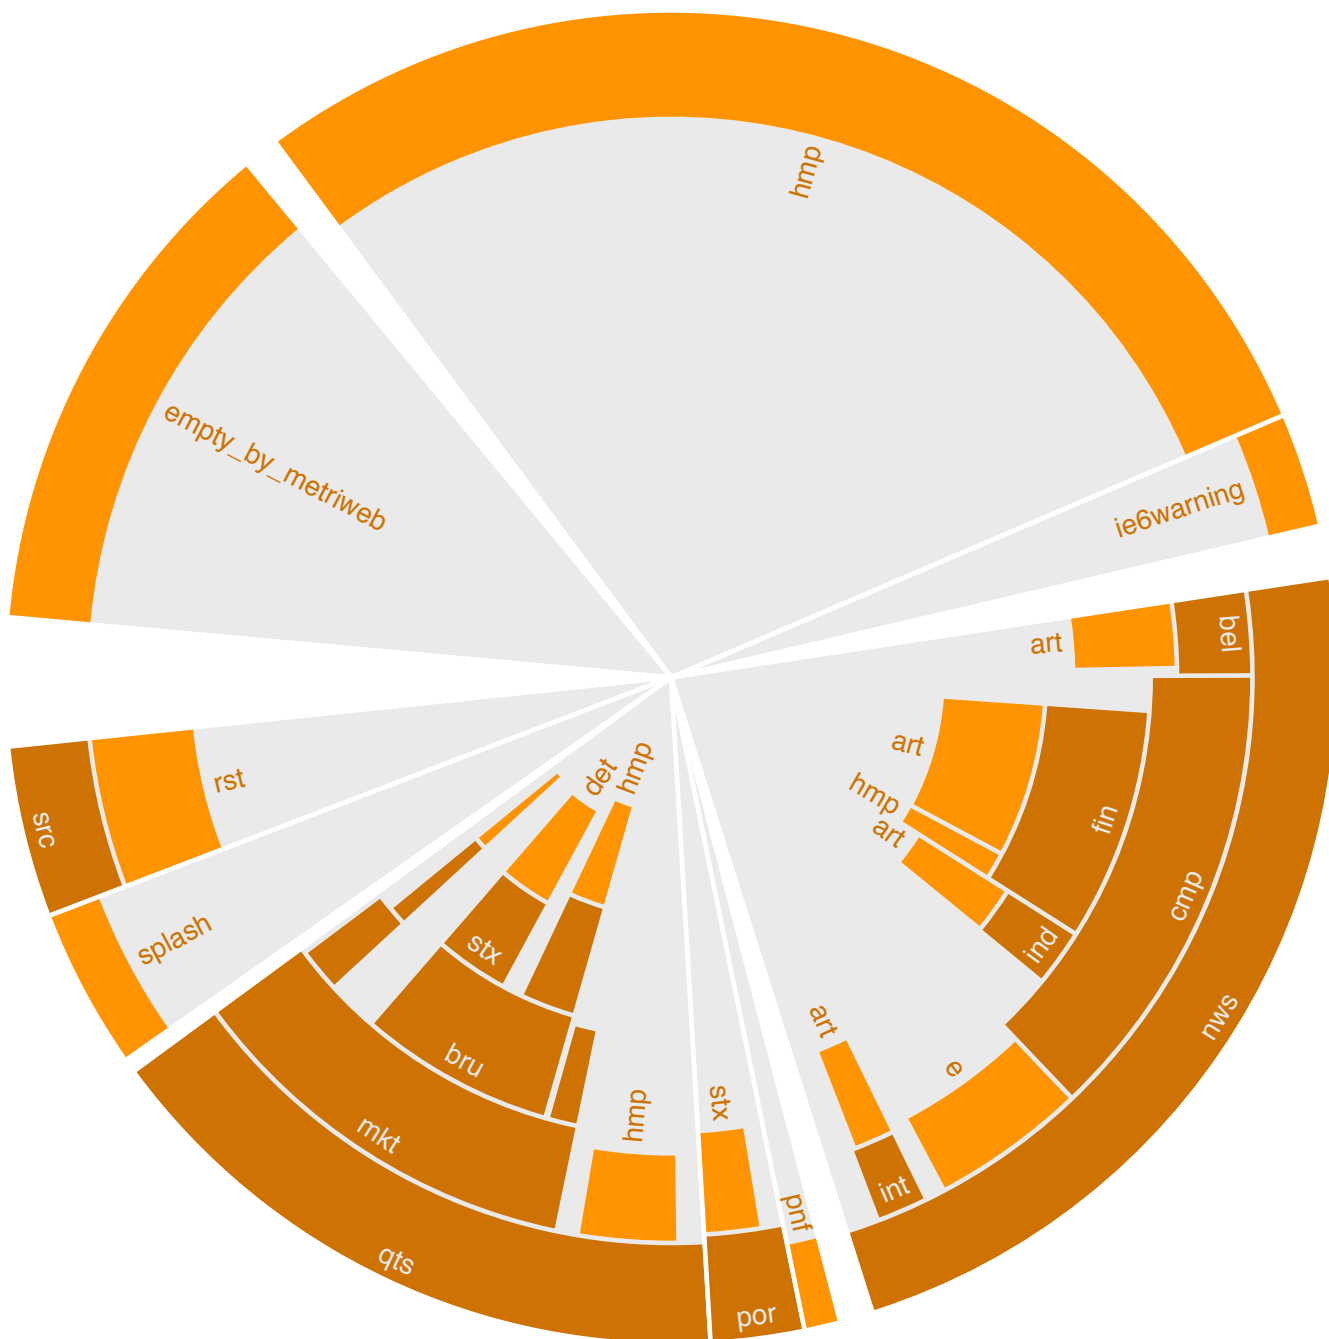

M	T	W	T	F	S	S
		1	2	3	4	5
6	7	8	9	10	11	12
13	14	15	16	17	18	19
20	21	22	23	24	25	26
27	28	29	30			

Report of section "L'Echo.be"
of site "L'Echo"

last updated with data from

April 2009

Monthly average share of **regular visitors**

Calendar legend

- maximum of daily visitors: □
- maximum of visits: ○
- maximum of page requests: —

	unique visitors	regular visitors	visits	page requests
total	414 166	219 293	2 207 062	9 477 828
maximum	63 036	51 828	140 129	658 257
date	Tuesday, 28	Tuesday, 28	Tuesday, 28	Tuesday, 28
average	37 909	31 407	5.33	4.29
median	44 262	36 629		3

Number (and average value) of **daily visitors**

Accumulation of **unique visitors** and **regular visitors**

Report of section "L'Echo.be"
 of site "L'Echo"

last updated with data from

April 2009

How to read this chart? detailed information is available on www.cim.be

Site has two subsections to be visited : A and B

Visits are twice more frequent in subsection B

Activity is twice bigger in subsection A