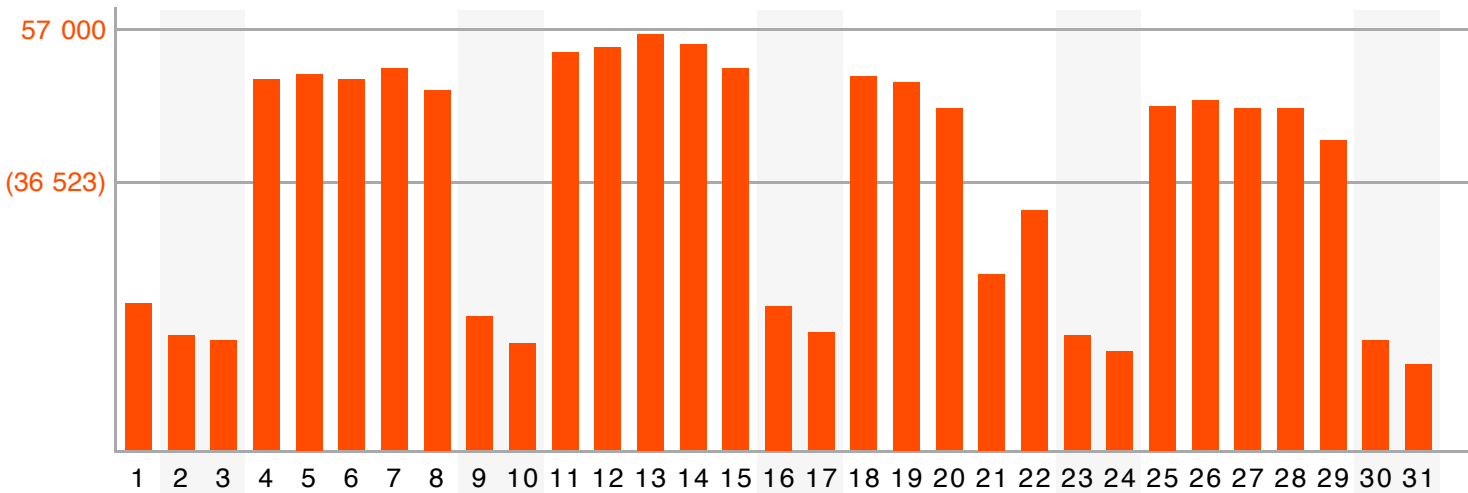

M	T	W	T	F	S	S
				1	2	3
4	5	6	7	8	9	10
11	12	13	14	15	16	17
18	19	20	21	22	23	24
25	26	27	28	29	30	31

Report of section "L'Echo.be"
of site "L'Echo"

last updated with data from

May 2009

Monthly average share of **regular visitors**

Calendar legend

- maximum of daily visitors: □
- maximum of visits: ○
- maximum of page requests: —

	unique visitors	regular visitors	visits	page requests
total	400 628	213 626	2 228 618	21 737 961
maximum	56 315	46 557	117 183	1 716 423
date	Wednesday, 13	Wednesday, 13	Wednesday, 13	Wednesday, 13
average	36 523	30 490	5.56	9.75
median	46 292	38 879		6

Number (and average value) of **daily visitors**

Accumulation of **unique visitors** and **regular visitors**

Report of section "L'Echo.be"
 of site "L'Echo"

last updated with data from

May 2009

How to read this chart? detailed information is available on www.cim.be

Site has two subsections to be visited : A and B

Visits are twice more frequent in subsection B

Activity is twice bigger in subsection A