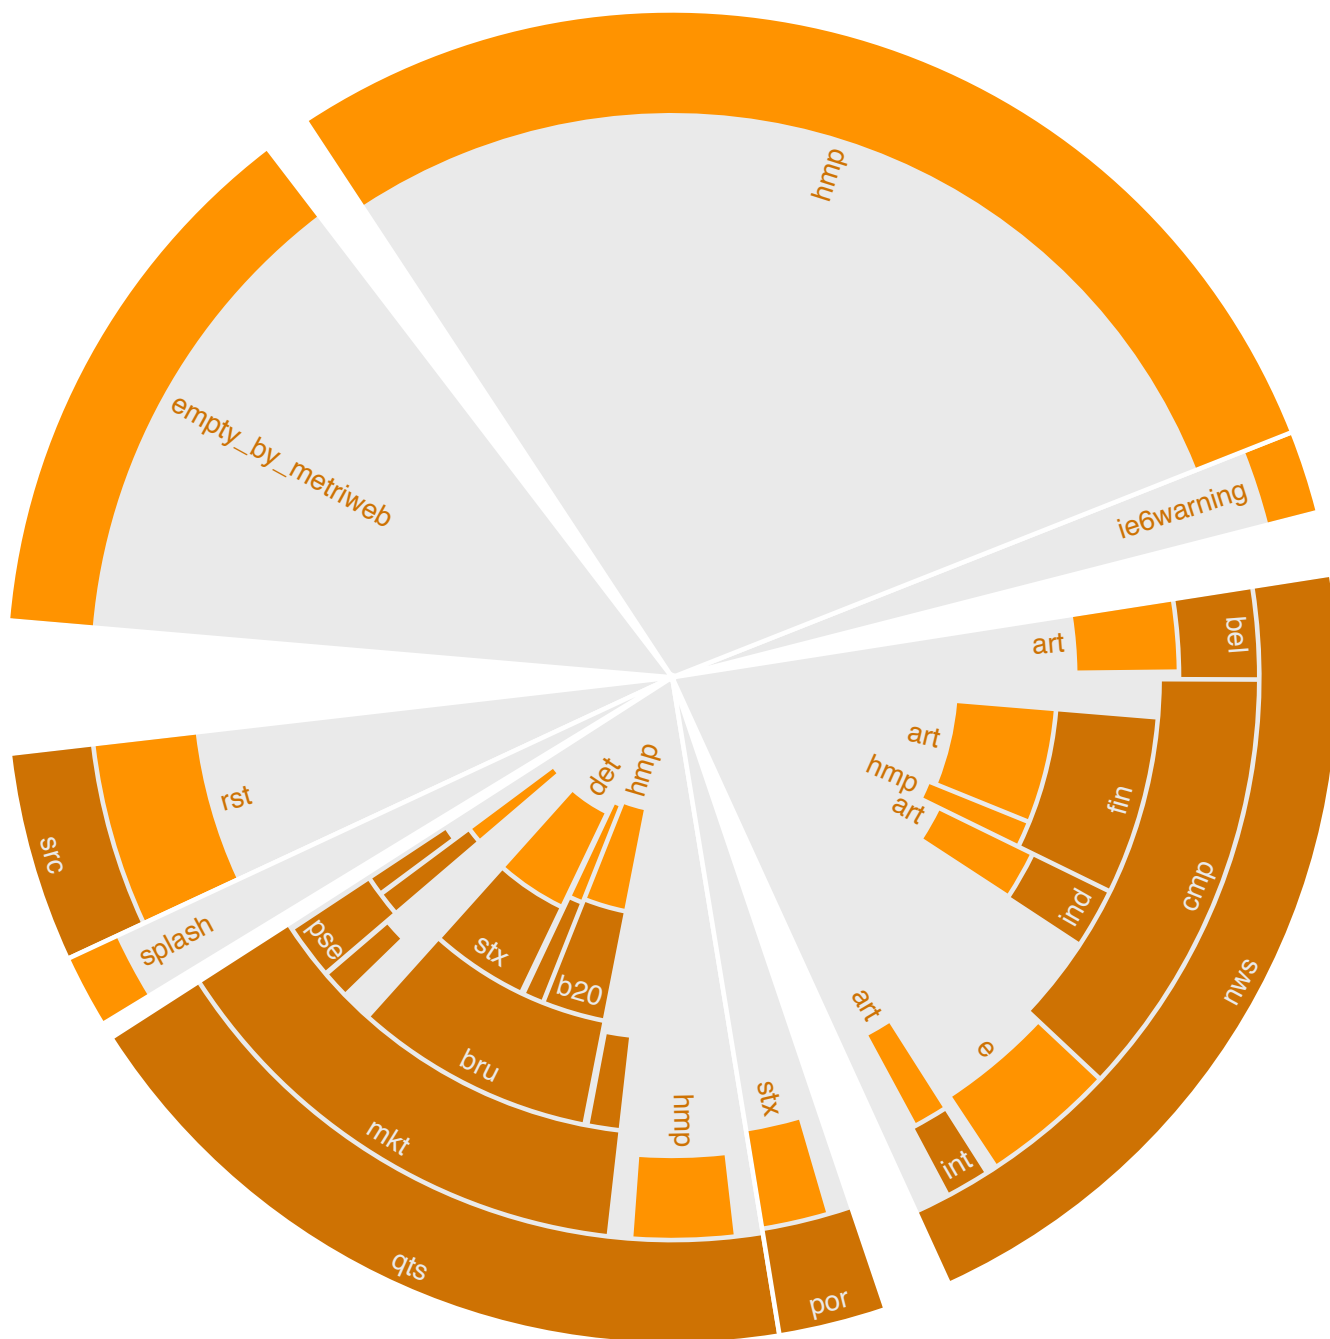

M	T	W	T	F	S	S
				1	2	3
4	5	6	7	8	9	10
11	12	13	14	15	16	17
18	19	20	21	22	23	24
25	26	27	28	29	30	31

Report of section "L'Echo.be"
of site "L'Echo"

last updated with data from

May 2009

Monthly average share of **regular visitors**

Calendar legend

- maximum of daily visitors: □
- maximum of visits: ○
- maximum of page requests: —

	unique visitors	regular visitors	visits	page requests
total	400 628	213 626	2 228 618	21 737 961
maximum	56 315	46 557	117 183	1 716 423
date	Wednesday, 13	Wednesday, 13	Wednesday, 13	Wednesday, 13
average	36 523	30 490	5.56	9.75
median	46 292	38 879		6

Number (and average value) of **daily visitors**

Accumulation of **unique visitors** and **regular visitors**

Report of section "L'Echo.be"
 of site "L'Echo"

last updated with data from

May 2009

How to read this chart? detailed information is available on www.cim.be

Site has two subsections to be visited : A and B

Visits are twice more frequent in subsection B

Activity is twice bigger in subsection A