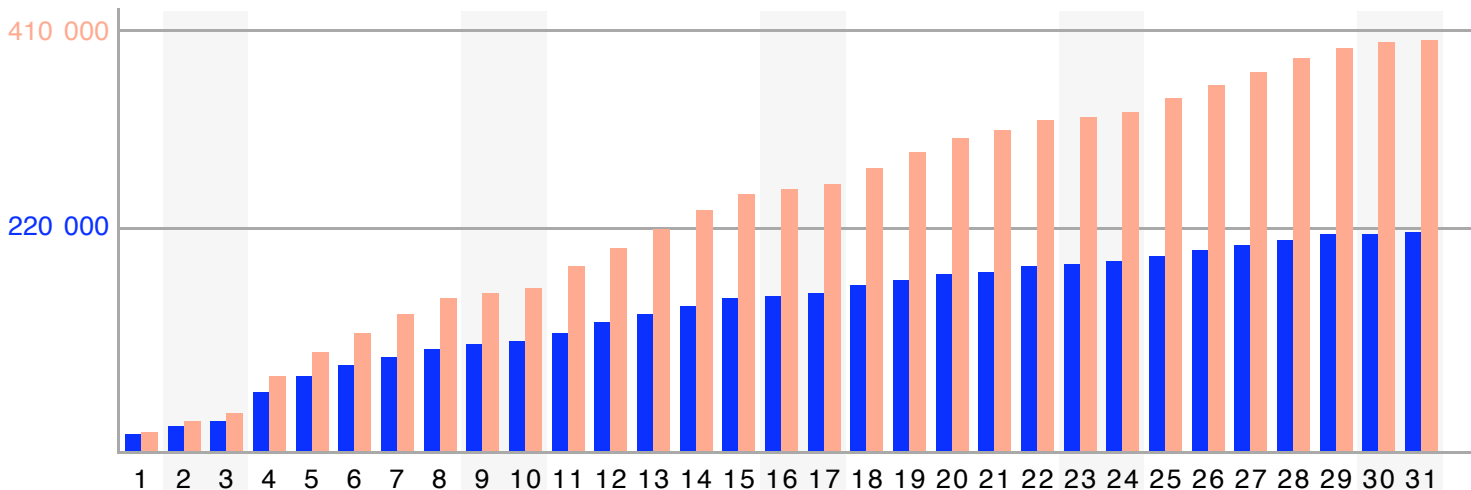

M	T	W	T	F	S	S
				1	2	3
4	5	6	7	8	9	10
11	12	13	14	15	16	17
18	19	20	21	22	23	24
25	26	27	28	29	30	31

Report of section "L'Echo.be"
of site "L'Echo"

last updated with data from

May 2009

Monthly average share of **regular visitors**

Calendar legend

- maximum of daily visitors: □
- maximum of visits: ○
- maximum of page requests: —

	unique visitors	regular visitors	visits	page requests
total	400 628	213 626	2 228 618	21 737 961
maximum	56 315	46 557	117 183	1 716 423
date	Wednesday, 13	Wednesday, 13	Wednesday, 13	Wednesday, 13
average	36 523	30 490	5.56	9.75
median	46 292	38 879		6

Number (and average value) of **daily visitors**

Accumulation of **unique visitors** and **regular visitors**

Report of section "L'Echo.be"
 of site "L'Echo"

last updated with data from

May 2009

How to read this chart? detailed information is available on www.cim.be

Site has two subsections to be visited : A and B

Visits are twice more frequent in subsection B

Activity is twice bigger in subsection A