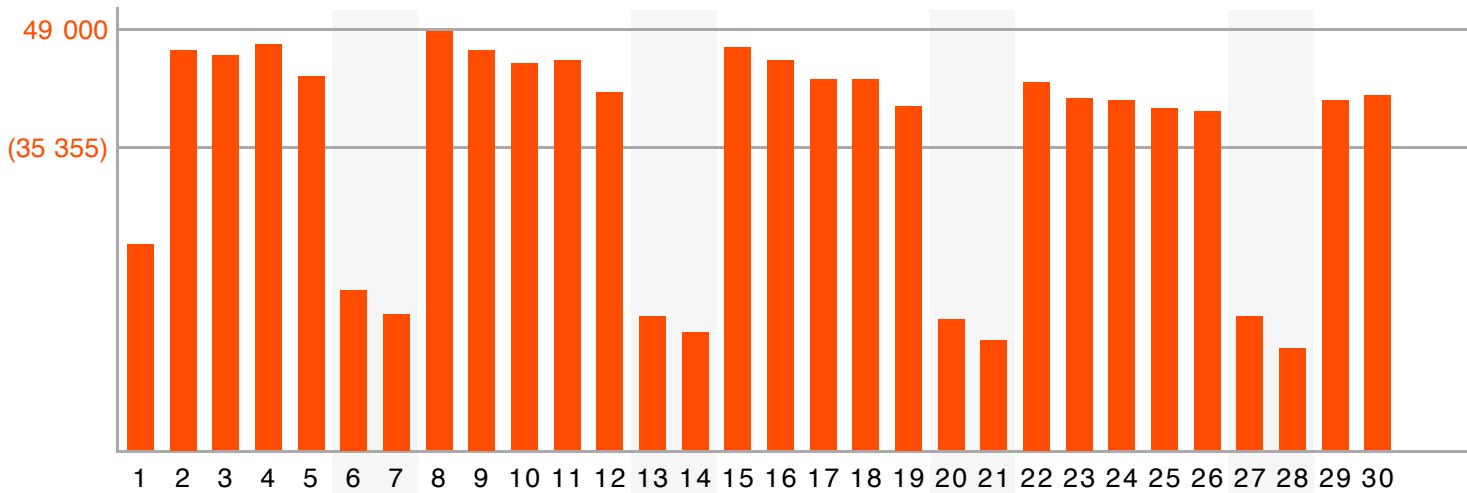

M	T	W	T	F	S	S
1	2	3	4	5	6	7
8	9	10	11	12	13	14
15	16	17	18	19	20	21
22	23	24	25	26	27	28
29	30					

**Report of section "L'Echo.be"**  
**of site "L'Echo"**

last updated with data from

June 2009

Monthly average share of **regular visitors**

Calendar legend

- maximum of daily visitors: □
- maximum of visits: ○
- maximum of page requests: —

	unique visitors	regular visitors	visits	page requests
total	362 963	196 428	2 051 282	8 854 649
maximum	48 848	40 797	98 944	451 354
date	Monday, 08	Monday, 08	Monday, 08	Monday, 08
average	35 355	29 804	5.65	4.32
median	41 161	34 612		3

Number (and average value) of **daily visitors**

Accumulation of **unique visitors** and **regular visitors**