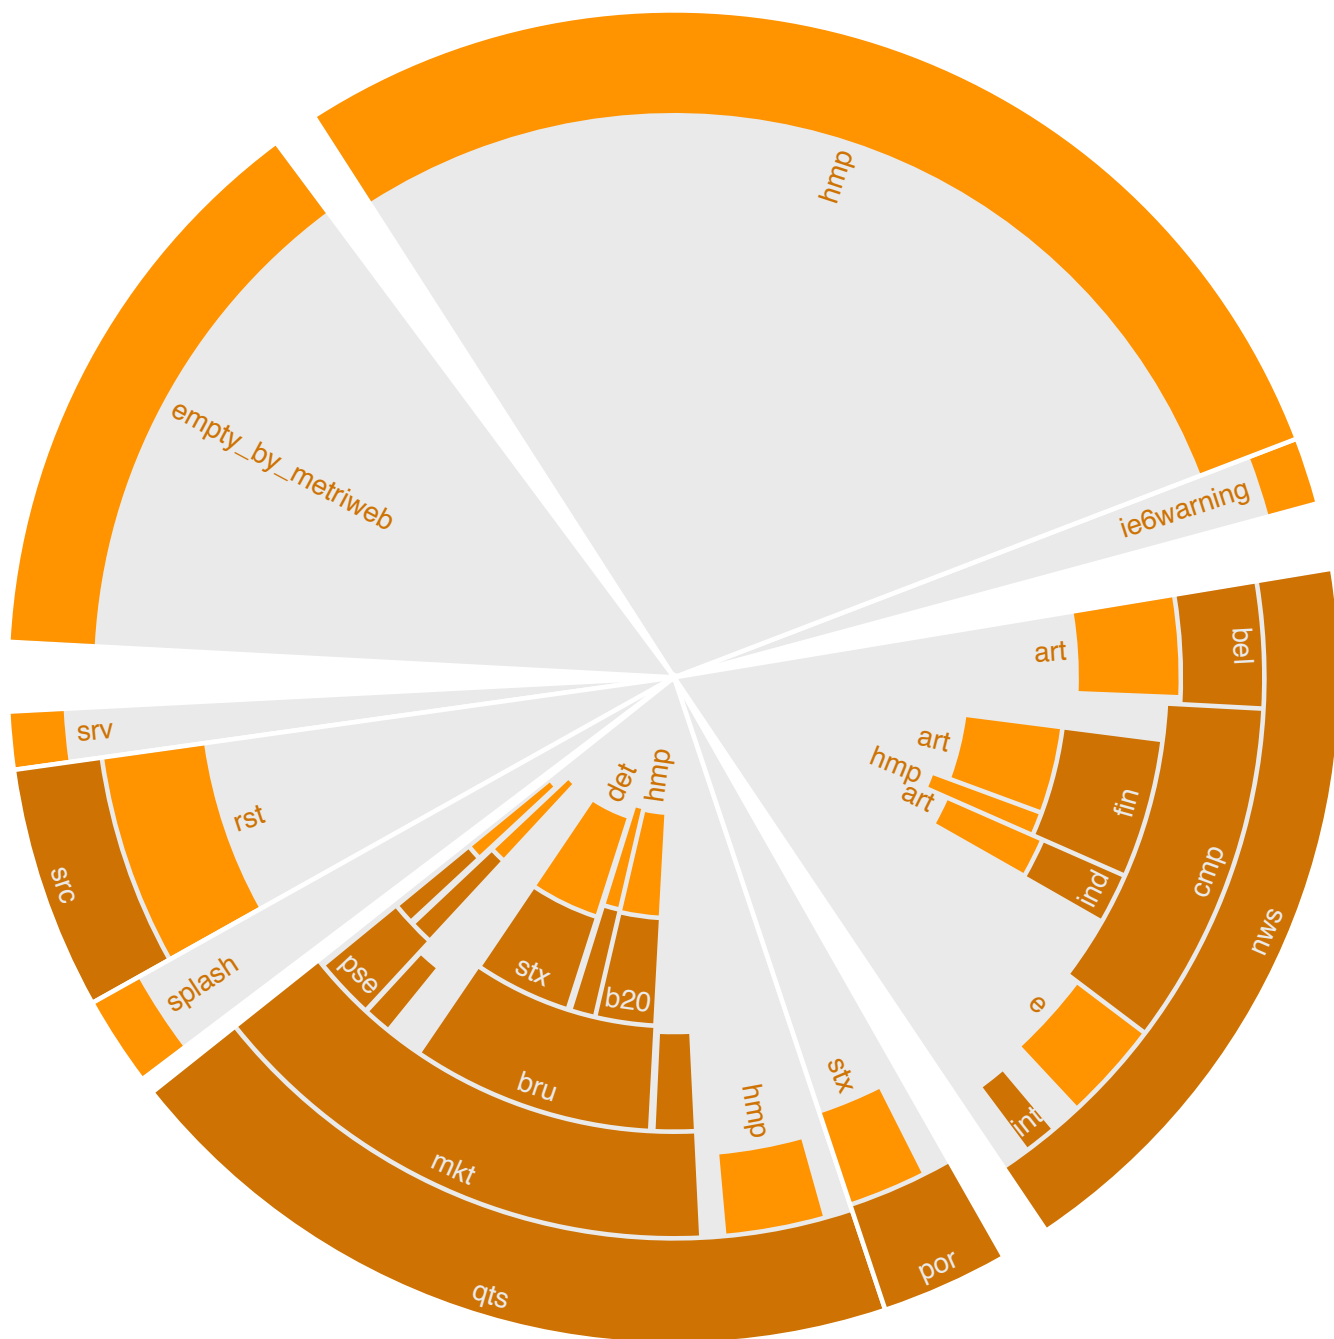

M	T	W	T	F	S	S
					1	2
3	4	5	6	7	8	9
10	11	12	13	14	15	16
17	18	19	20	21	22	23
24	25	26	27	28	29	30
31						

Report of section "L'Echo.be"
of site "L'Echo"

last updated with data from

August 2009

Monthly average share of **regular visitors**

Calendar legend

- maximum of daily visitors: □
- maximum of visits: ○
- maximum of page requests: —

	unique visitors	regular visitors	visits	page requests
total	367 179	186 077	2 022 245	10 030 491
maximum	46 359	38 087	97 465	530 098
date	Tuesday, 25	Tuesday, 25	Tuesday, 25	Tuesday, 25
average	32 846	27 004	5.51	4.96
median	40 485	33 397		3

Number (and average value) of **daily visitors**

Accumulation of **unique visitors** and **regular visitors**

Report of section "L'Echo.be"
 of site "L'Echo"

last updated with data from
 August 2009

How to read this chart? detailed information is available on www.cim.be

Site has two subsections to be visited : A and B

Visits are twice more frequent in subsection B

Activity is twice bigger in subsection A