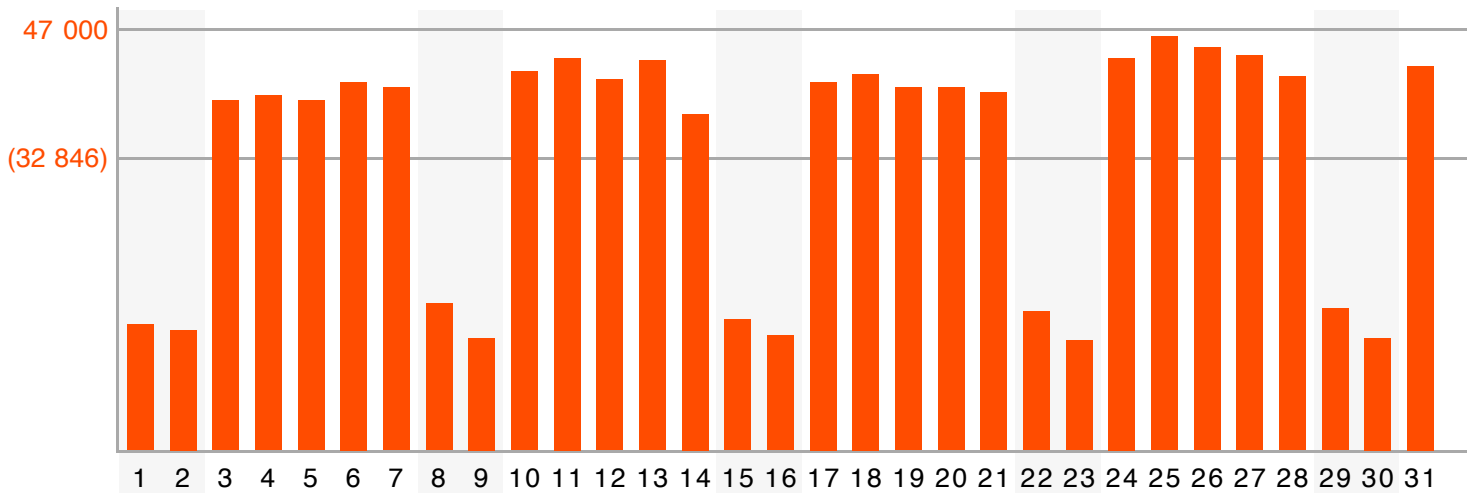

M	T	W	T	F	S	S
					1	2
3	4	5	6	7	8	9
10	11	12	13	14	15	16
17	18	19	20	21	22	23
24	25	26	27	28	29	30
31						

Report of section "L'Echo.be"
of site "L'Echo"

last updated with data from

August 2009

Monthly average share of **regular visitors**

Calendar legend

- maximum of daily visitors: □
- maximum of visits: ○
- maximum of page requests: —

	unique visitors	regular visitors	visits	page requests
total	367 179	186 077	2 022 245	10 030 491
maximum	46 359	38 087	97 465	530 098
date	Tuesday, 25	Tuesday, 25	Tuesday, 25	Tuesday, 25
average	32 846	27 004	5.51	4.96
median	40 485	33 397		3

Number (and average value) of **daily visitors**

Accumulation of **unique visitors** and **regular visitors**

Report of section "L'Echo.be"
 of site "L'Echo"

last updated with data from
 August 2009

How to read this chart? detailed information is available on www.cim.be

Site has two subsections to be visited : A and B

Visits are twice more frequent in subsection B

Activity is twice bigger in subsection A