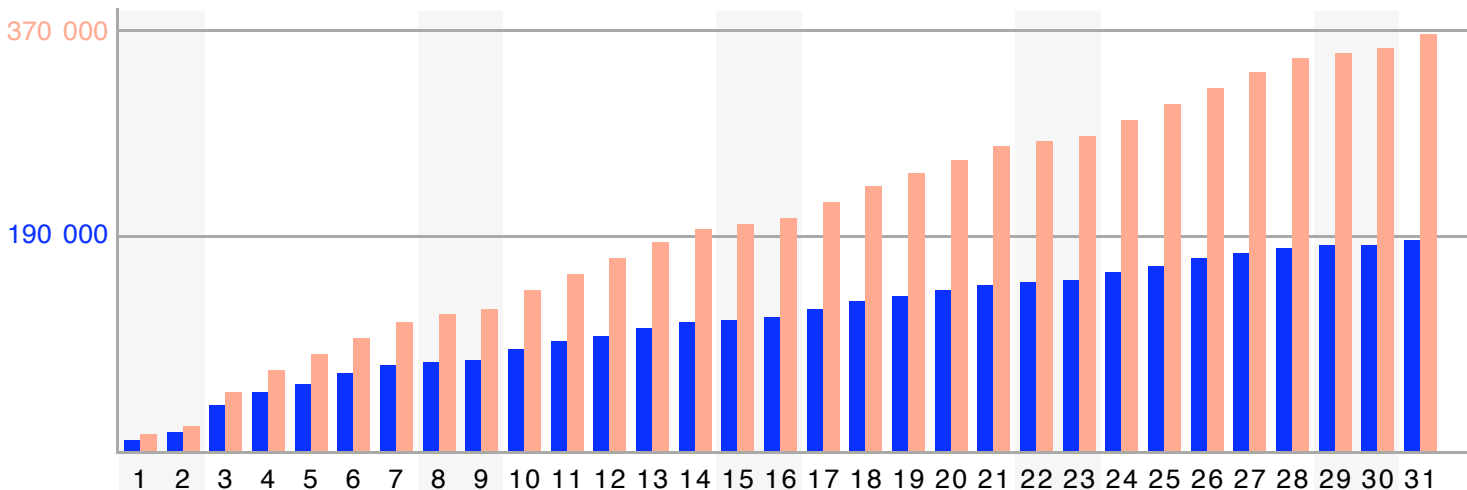

M	T	W	T	F	S	S
					1	2
3	4	5	6	7	8	9
10	11	12	13	14	15	16
17	18	19	20	21	22	23
24	25	26	27	28	29	30
31						

Report of section "L'Echo.be"
of site "L'Echo"

last updated with data from

August 2009

Monthly average share of **regular visitors**

Calendar legend

- maximum of daily visitors: □
- maximum of visits: ○
- maximum of page requests: —

	unique visitors	regular visitors	visits	page requests
total	367 179	186 077	2 022 245	10 030 491
maximum	46 359	38 087	97 465	530 098
date	Tuesday, 25	Tuesday, 25	Tuesday, 25	Tuesday, 25
average	32 846	27 004	5.51	4.96
median	40 485	33 397		3

Number (and average value) of **daily visitors**

Accumulation of **unique visitors** and **regular visitors**

Report of section "L'Echo.be"
 of site "L'Echo"

last updated with data from
 August 2009

How to read this chart? detailed information is available on www.cim.be

Site has two subsections to be visited : A and B

Visits are twice more frequent in subsection B

Activity is twice bigger in subsection A