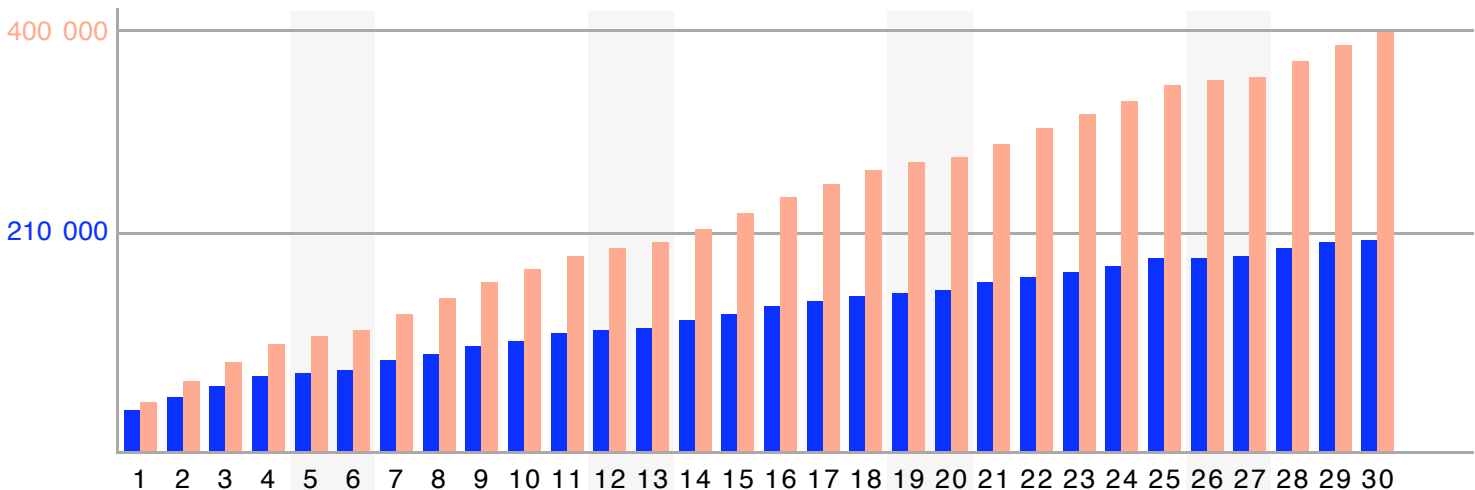

M	T	W	T	F	S	S
	1	2	3	4	5	6
7	8	9	10	11	12	13
14	15	16	17	18	19	20
21	22	23	24	25	26	27
28	29	30				

Report of section "L'Echo.be"
of site "L'Echo"

last updated with data from

September 2009

Monthly average share of **regular visitors**

Calendar legend

- maximum of daily visitors: □
- maximum of visits: ○
- maximum of page requests: —

	unique visitors	regular visitors	visits	page requests
total	399 244	201 602	2 200 560	10 380 135
maximum	48 179	39 260	97 194	504 091
date	Monday, 28	Monday, 28	Monday, 28	Wednesday, 16
average	37 346	30 758	5.51	4.72
median	44 502	36 718		3

Number (and average value) of **daily visitors**

Accumulation of **unique visitors** and **regular visitors**

Report of section "L'Echo.be"
of site "L'Echo"

last updated with data from
September 2009

How to read this chart? detailed information is available on www.cim.be

Site has two subsections to be visited : A and B

Visits are twice more frequent in subsection B

Activity is twice bigger in subsection A