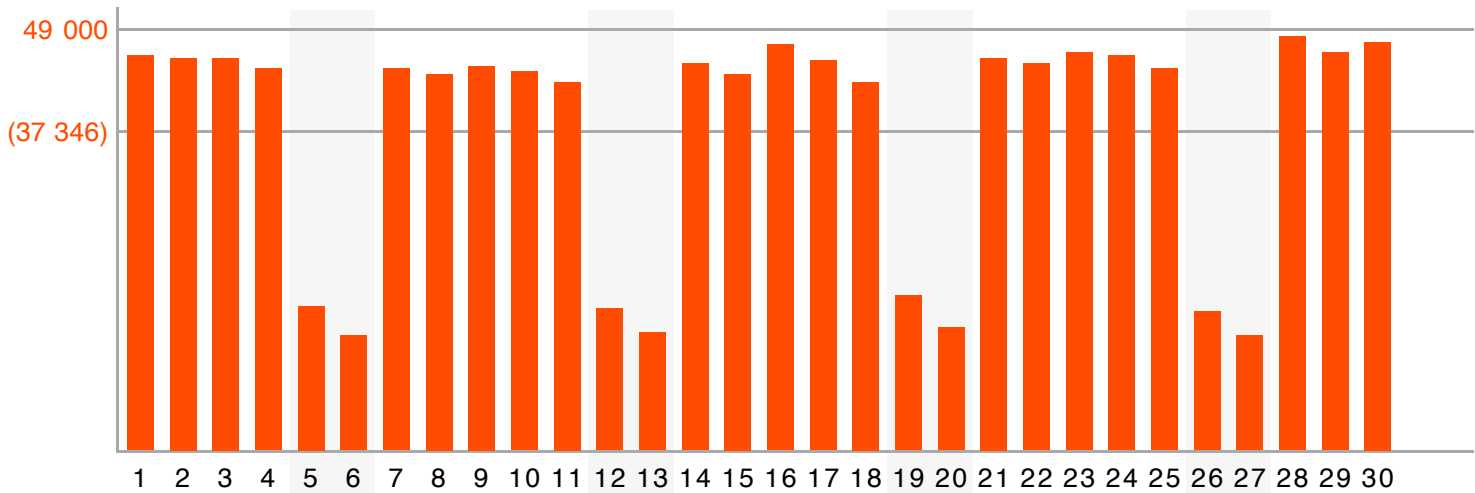

M	T	W	T	F	S	S
	1	2	3	4	5	6
7	8	9	10	11	12	13
14	15	16	17	18	19	20
21	22	23	24	25	26	27
28	29	30				

Report of section "L'Echo.be"
of site "L'Echo"

last updated with data from

September 2009

Monthly average share of **regular visitors**

Calendar legend

- maximum of daily visitors: □
- maximum of visits: ○
- maximum of page requests: —

	unique visitors	regular visitors	visits	page requests
total	399 244	201 602	2 200 560	10 380 135
maximum	48 179	39 260	97 194	504 091
date	Monday, 28	Monday, 28	Monday, 28	Wednesday, 16
average	37 346	30 758	5.51	4.72
median	44 502	36 718		3

Number (and average value) of **daily visitors**

Accumulation of **unique visitors** and **regular visitors**

Report of section "L'Echo.be"
of site "L'Echo"

last updated with data from
September 2009

How to read this chart? detailed information is available on www.cim.be

Site has two subsections to be visited : A and B

Visits are twice more frequent in subsection B

Activity is twice bigger in subsection A