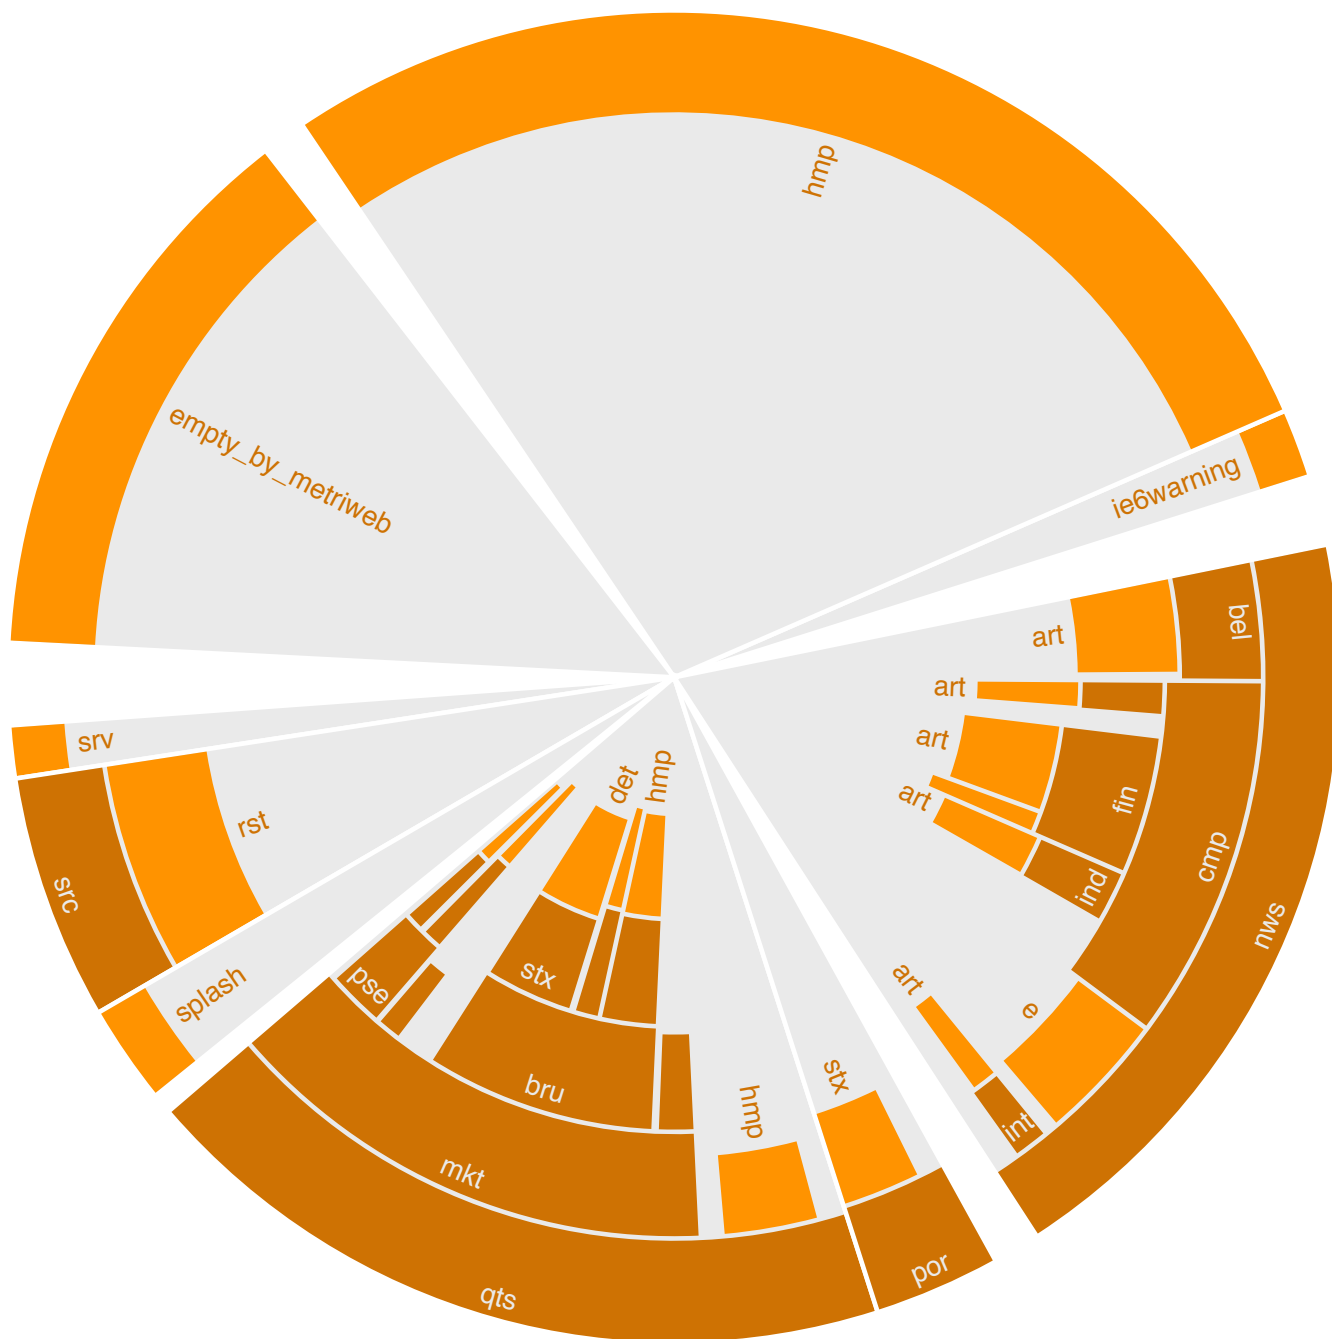

M	T	W	T	F	S	S
	1	2	3	4	5	6
7	8	9	10	11	12	13
14	15	16	17	18	19	20
21	22	23	24	25	26	27
28	29	30				

Report of section "L'Echo.be"
of site "L'Echo"

last updated with data from

September 2009

Monthly average share of **regular visitors**

Calendar legend

- maximum of daily visitors: □
- maximum of visits: ○
- maximum of page requests: —

	unique visitors	regular visitors	visits	page requests
total	399 244	201 602	2 200 560	10 380 135
maximum	48 179	39 260	97 194	504 091
date	Monday, 28	Monday, 28	Monday, 28	Wednesday, 16
average	37 346	30 758	5.51	4.72
median	44 502	36 718		3

Number (and average value) of **daily visitors**

Accumulation of **unique visitors** and **regular visitors**

Report of section "L'Echo.be"
of site "L'Echo"

last updated with data from
September 2009

How to read this chart? detailed information is available on www.cim.be

Site has two subsections to be visited : A and B

Visits are twice more frequent in subsection B

Activity is twice bigger in subsection A