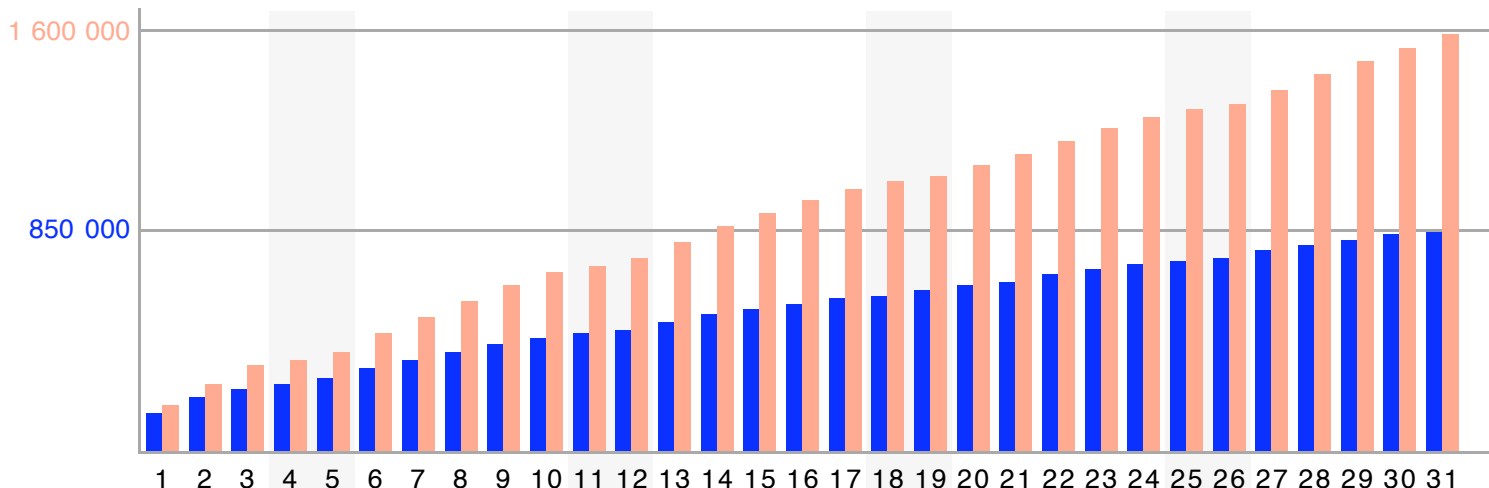

M	T	W	T	F	S	S
		1	2	3	4	5
6	7	8	9	10	11	12
13	14	15	16	17	18	19
20	21	22	23	24	25	26
27	28	29	30	31		

Report of group "Mediafin Group"

last updated with data from
July 2009

Monthly average share of **regular visitors**

Calendar legend

- maximum of daily visitors:
- maximum of visits:
- maximum of page requests:

	unique visitors	regular visitors	visits	page requests
total	1 587 352	840 749	7 904 634	33 875 706
maximum	178 656	148 993	345 394	1 644 867
date	Wednesday, 01	Wednesday, 01	Monday, 27	Thursday, 30
average	135 136	111 052	4.98	4.29
median	158 512	128 981		3

Number (and average value) of **daily visitors**

Accumulation of **unique visitors** and **regular visitors**

Report of group "Mediafin Group"

last updated with data from
July 2009

How to read this chart? detailed information is available on www.cim.be

Site has two subsections to be visited : A and B

Visits are twice more frequent in subsection B

Activity is twice bigger in subsection A