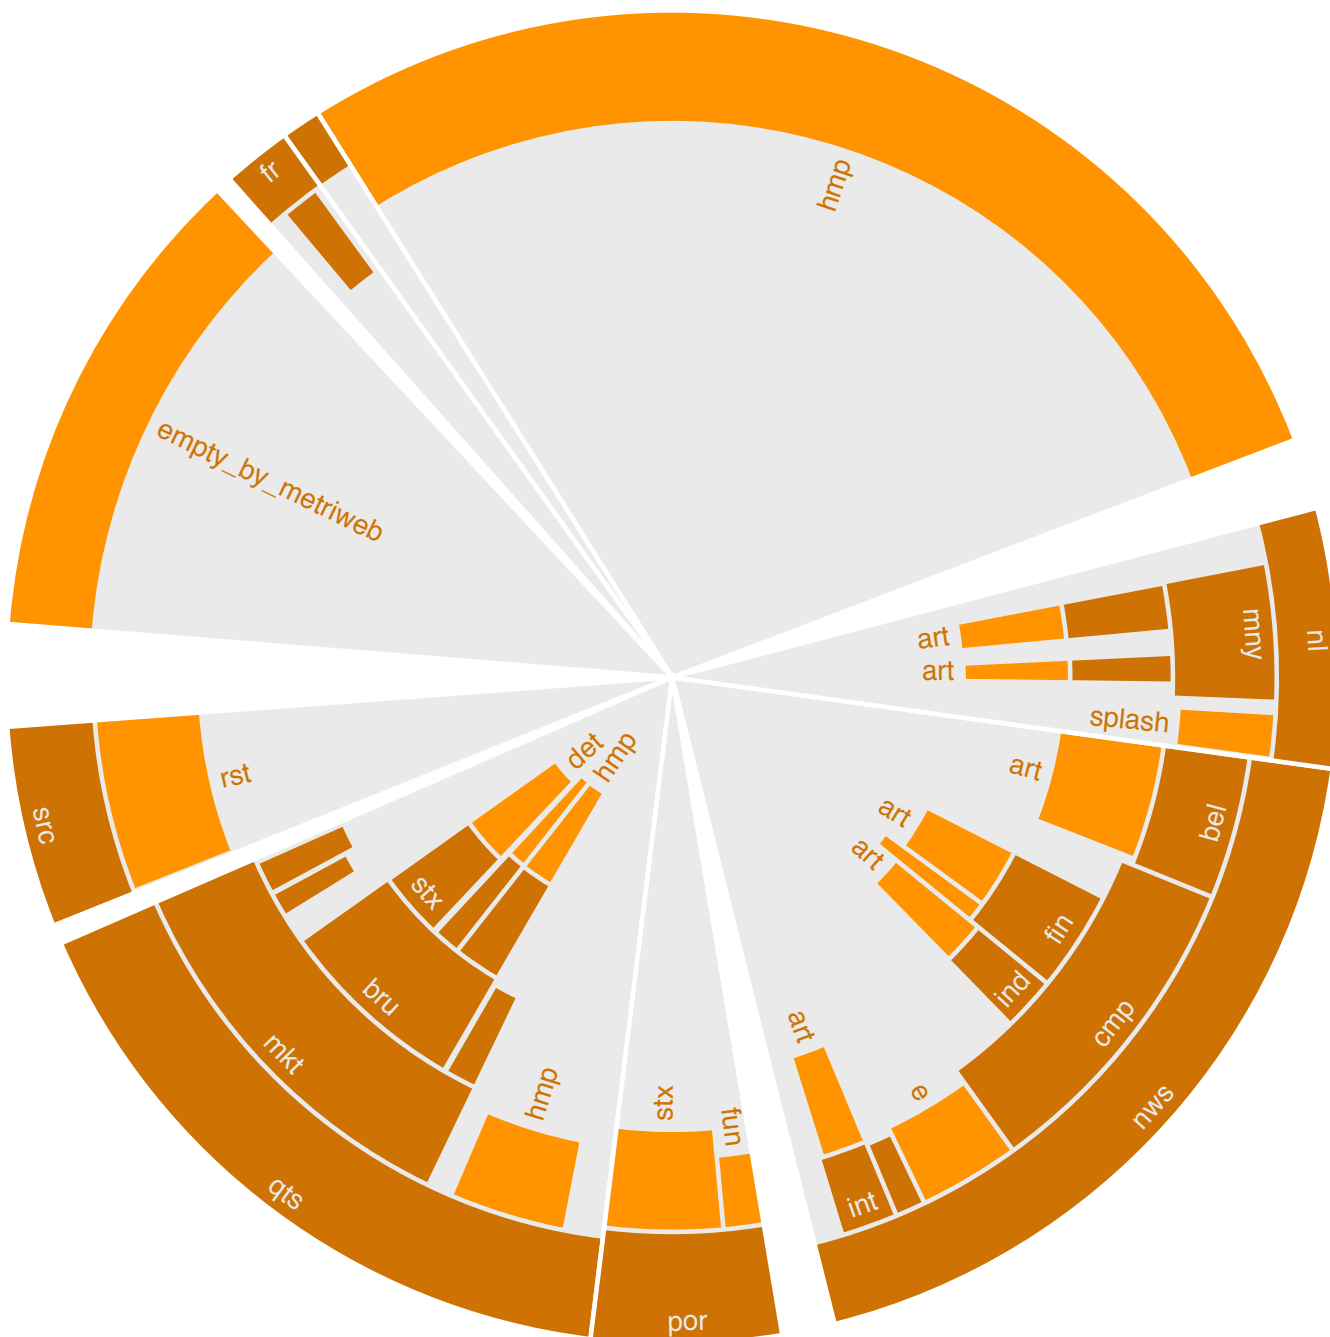

Calendar legend

- maximum of daily visitors:
- maximum of visits:
- maximum of page requests:

	unique visitors	regular visitors	visits	page requests
total	1 587 352	840 749	7 904 634	33 875 706
maximum	178 656	148 993	345 394	1 644 867
date	Wednesday, 01	Wednesday, 01	Monday, 27	Thursday, 30
average	135 136	111 052	4.98	4.29
median	158 512	128 981		3

Number (and average value) of **daily visitors**

Accumulation of **unique visitors** and **regular visitors**

Report of group "Mediafin Group"

last updated with data from
July 2009

How to read this chart? detailed information is available on www.cim.be

Site has two subsections to be visited : A and B

Visits are twice more frequent in subsection B

Activity is twice bigger in subsection A