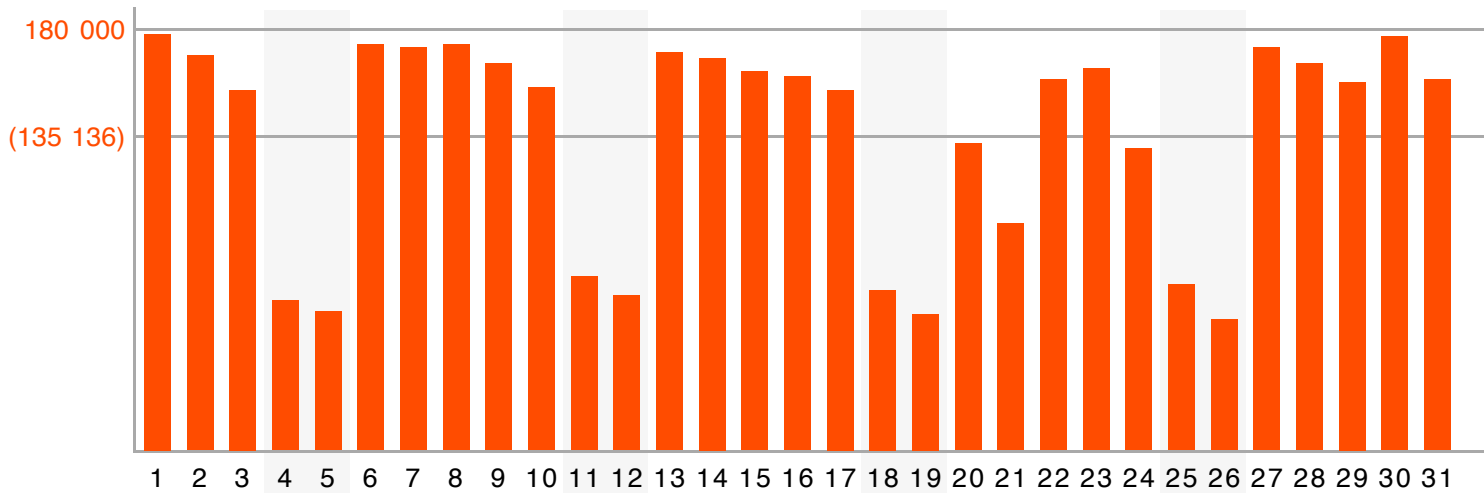

M	T	W	T	F	S	S
		1	2	3	4	5
6	7	8	9	10	11	12
13	14	15	16	17	18	19
20	21	22	23	24	25	26
27	28	29	30	31		

Report of group "Mediafin Group"

last updated with data from
July 2009

Monthly average share of **regular visitors**

Calendar legend

- maximum of daily visitors:
- maximum of visits:
- maximum of page requests:

	unique visitors	regular visitors	visits	page requests
total	1 587 352	840 749	7 904 634	33 875 706
maximum	178 656	148 993	345 394	1 644 867
date	Wednesday, 01	Wednesday, 01	Monday, 27	Thursday, 30
average	135 136	111 052	4.98	4.29
median	158 512	128 981		3

Number (and average value) of **daily visitors**

Accumulation of **unique visitors** and **regular visitors**

Report of group "Mediafin Group"

last updated with data from
July 2009

How to read this chart? detailed information is available on www.cim.be

Site has two subsections to be visited : A and B

Visits are twice more frequent in subsection B

Activity is twice bigger in subsection A