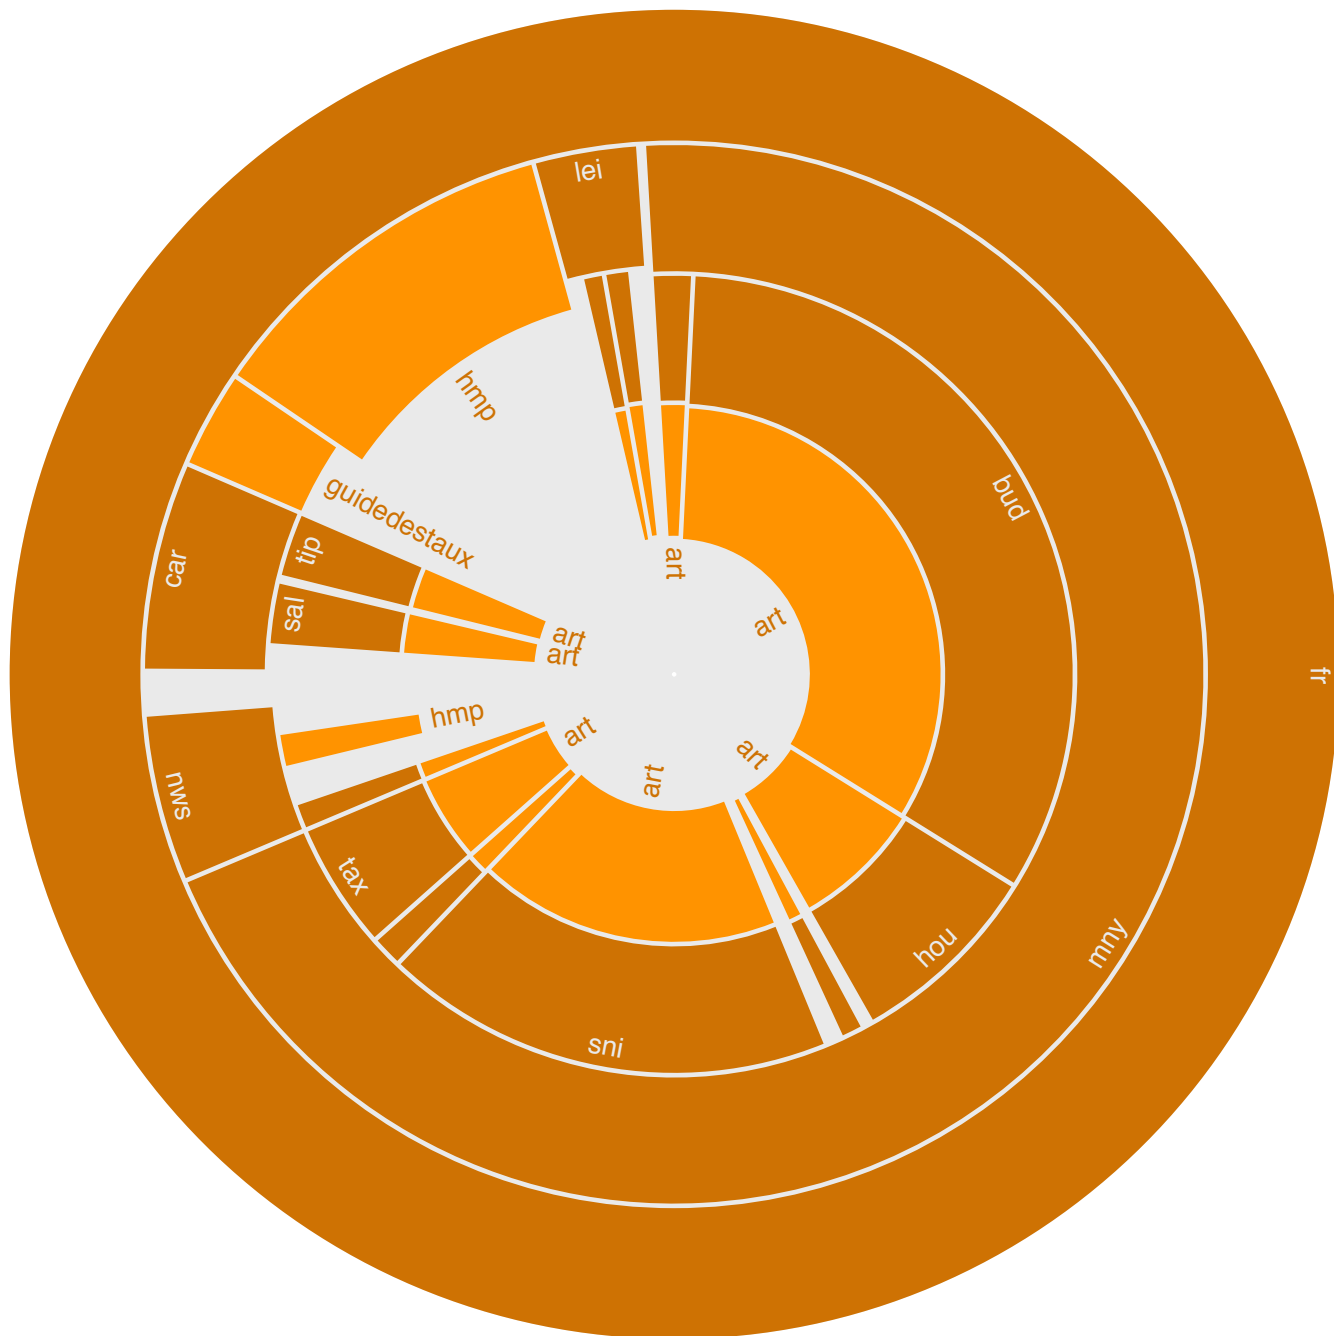

M	T	W	T	F	S	S
				1	2	3
4	5	6	7	8	9	10
11	12	13	14	15	16	17
18	19	20	21	22	23	24
25	26	27	28	29	30	31

**Report of section "Monargent"
of site "L'Echo"**

last updated with data from

May 2009

Monthly average share of **regular visitors**

Calendar legend

- maximum of daily visitors: □
- maximum of visits: ○
- maximum of page requests: —

	unique visitors	regular visitors	visits	page requests
total	100 059	76 647	188 048	415 381
maximum	11 195	9 793	12 484	25 581
date	Monday, 25	Monday, 25	Monday, 25	Monday, 25
average	5 450	4 695	1.88	2.21
median	6 078	5 159		2

Number (and average value) of **daily visitors**

Accumulation of **unique visitors** and **regular visitors**

Report of section "Monargent"
 of site "L'Echo"

last updated with data from

May 2009

How to read this chart? detailed information is available on www.cim.be

Site has two subsections to be visited : A and B

Visits are twice more frequent in subsection B

Activity is twice bigger in subsection A