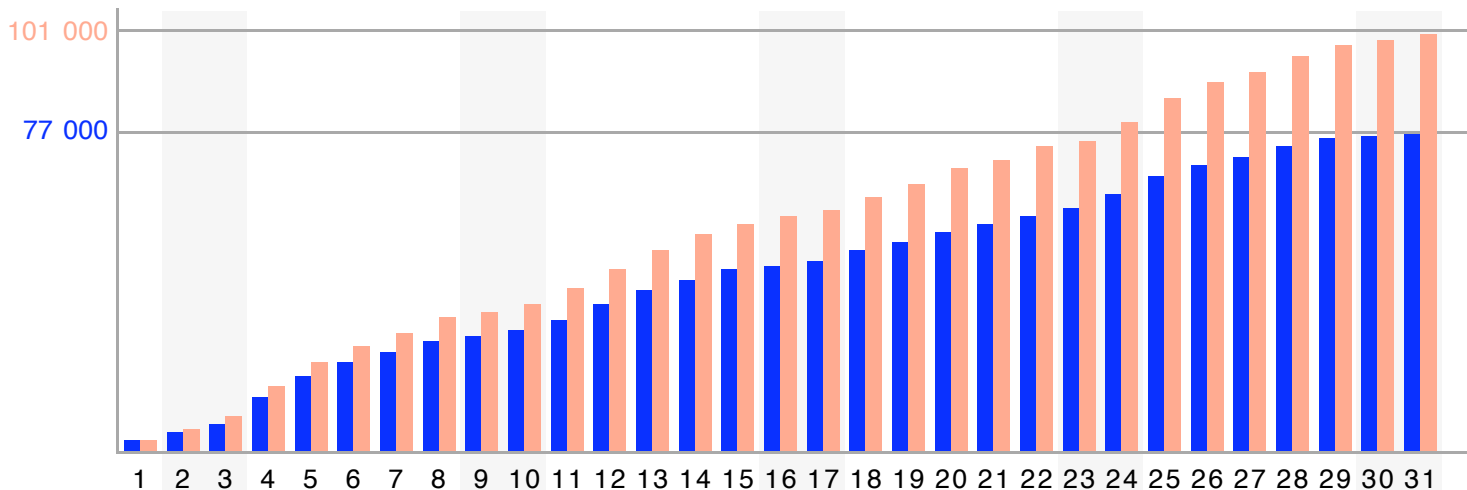

M	T	W	T	F	S	S
				1	2	3
4	5	6	7	8	9	10
11	12	13	14	15	16	17
18	19	20	21	22	23	24
25	26	27	28	29	30	31

**Report of section "Monargent"
of site "L'Echo"**

last updated with data from

May 2009

Monthly average share of **regular visitors**

Calendar legend

- maximum of daily visitors: □
- maximum of visits: ○
- maximum of page requests: —

	unique visitors	regular visitors	visits	page requests
total	100 059	76 647	188 048	415 381
maximum	11 195	9 793	12 484	25 581
date	Monday, 25	Monday, 25	Monday, 25	Monday, 25
average	5 450	4 695	1.88	2.21
median	6 078	5 159		2

Number (and average value) of **daily visitors**

Accumulation of **unique visitors** and **regular visitors**

Report of section "Monargent"
 of site "L'Echo"

last updated with data from

May 2009

How to read this chart? detailed information is available on www.cim.be

Site has two subsections to be visited : A and B

Visits are twice more frequent in subsection B

Activity is twice bigger in subsection A