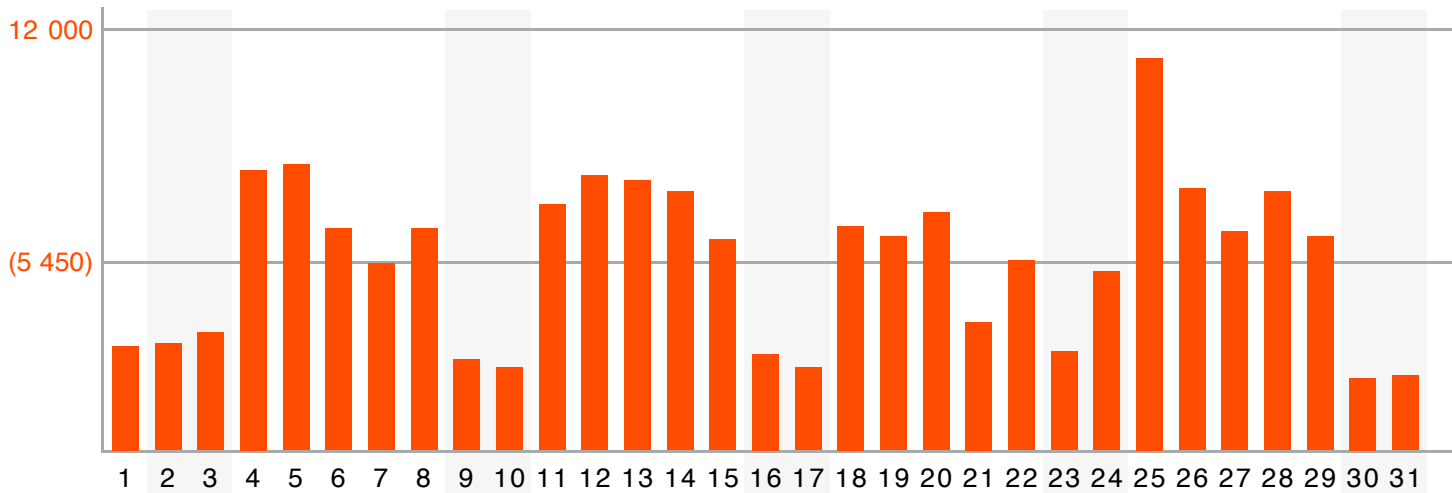

M	T	W	T	F	S	S
				1	2	3
4	5	6	7	8	9	10
11	12	13	14	15	16	17
18	19	20	21	22	23	24
25	26	27	28	29	30	31

**Report of section "Monargent"
of site "L'Echo"**

last updated with data from

May 2009

Monthly average share of **regular visitors**

Calendar legend

- maximum of daily visitors: □
- maximum of visits: ○
- maximum of page requests: —

	unique visitors	regular visitors	visits	page requests
total	100 059	76 647	188 048	415 381
maximum	11 195	9 793	12 484	25 581
date	Monday, 25	Monday, 25	Monday, 25	Monday, 25
average	5 450	4 695	1.88	2.21
median	6 078	5 159		2

Number (and average value) of **daily visitors**

Accumulation of **unique visitors** and **regular visitors**

Report of section "Monargent"
 of site "L'Echo"

last updated with data from

May 2009

How to read this chart? detailed information is available on www.cim.be

Site has two subsections to be visited : A and B

Visits are twice more frequent in subsection B

Activity is twice bigger in subsection A