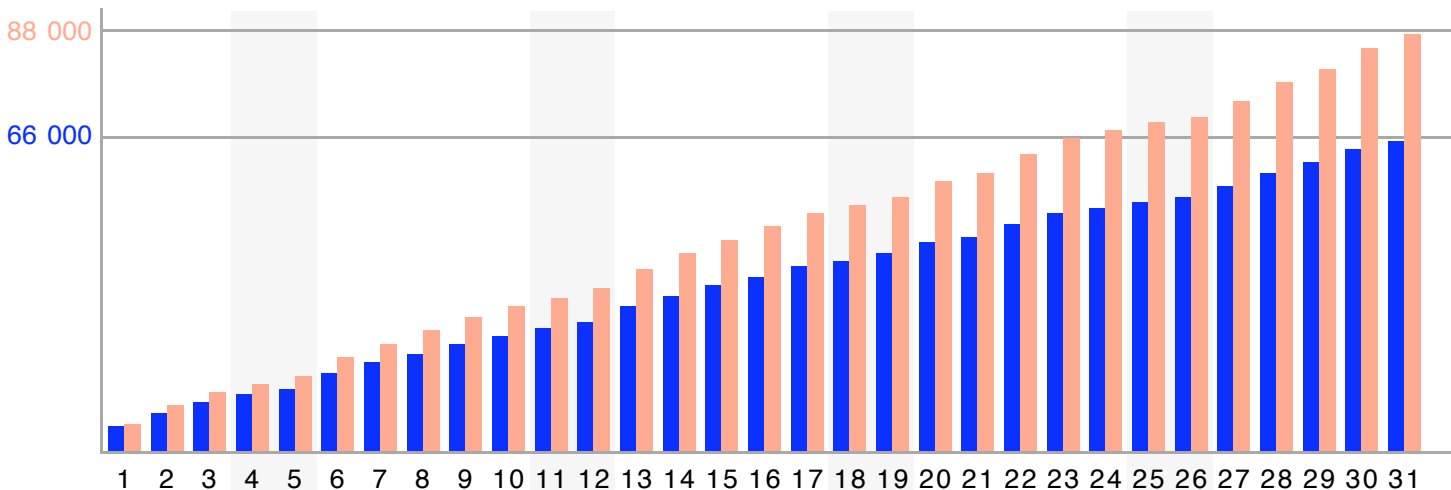

M	T	W	T	F	S	S
		1	2	3	4	5
6	7	8	9	10	11	12
13	14	15	16	17	18	19
20	21	22	23	24	25	26
27	28	29	30	31		

**Report of section "Monargent"
of site "L'Echo"**

last updated with data from

July 2009

Monthly average share of **regular visitors**

Calendar legend

- maximum of daily visitors: □
- maximum of visits: ○
- maximum of page requests: —

	unique visitors	regular visitors	visits	page requests
total	87 166	65 132	167 772	370 701
maximum	9 062	7 818	10 094	21 665
date	Thursday, 30	Thursday, 30	Thursday, 30	Thursday, 30
average	4 864	4 154	1.92	2.21
median	4 811	4 111		2

Number (and average value) of **daily visitors**

Accumulation of **unique visitors** and **regular visitors**

Report of section "Monargent"
 of site "L'Echo"

last updated with data from

July 2009

How to read this chart? detailed information is available on www.cim.be

Site has two subsections to be visited : A and B

Visits are twice more frequent in subsection B

Activity is twice bigger in subsection A