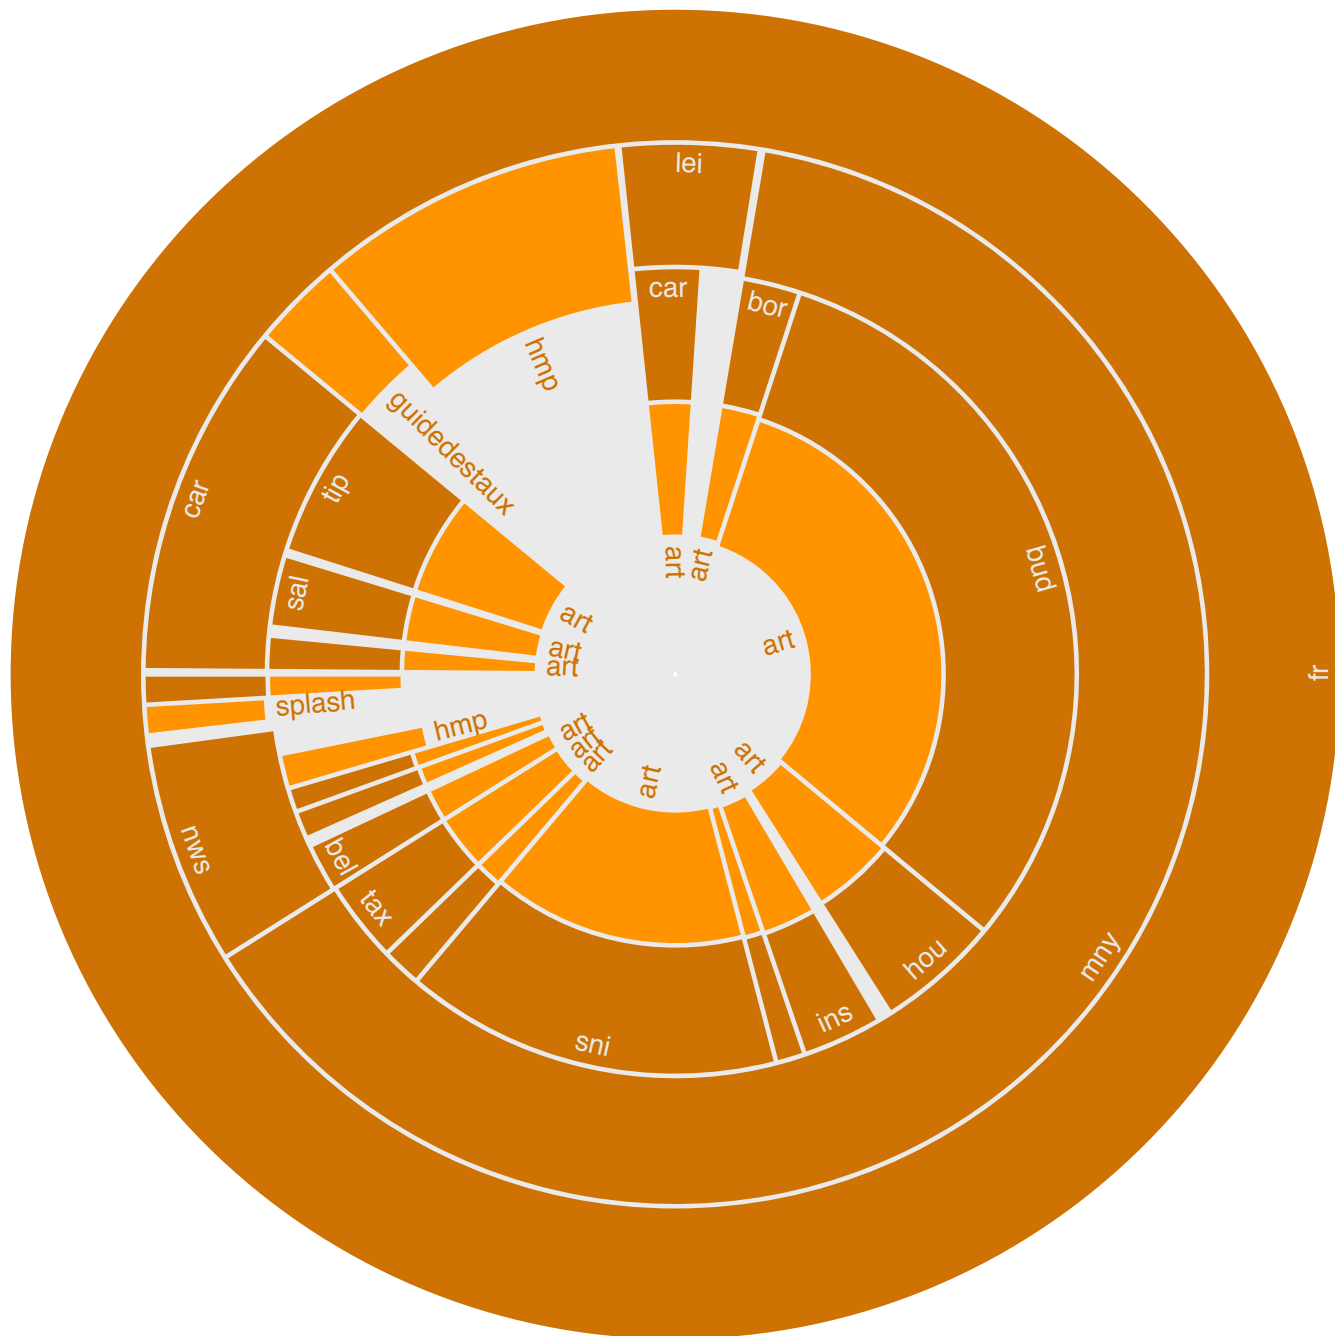

M	T	W	T	F	S	S
		1	2	3	4	5
6	7	8	9	10	11	12
13	14	15	16	17	18	19
20	21	22	23	24	25	26
27	28	29	30	31		

**Report of section "Monargent"
of site "L'Echo"**

last updated with data from

July 2009

Monthly average share of **regular visitors**

Calendar legend

- maximum of daily visitors: □
- maximum of visits: ○
- maximum of page requests: —

	unique visitors	regular visitors	visits	page requests
total	87 166	65 132	167 772	370 701
maximum	9 062	7 818	10 094	21 665
date	Thursday, 30	Thursday, 30	Thursday, 30	Thursday, 30
average	4 864	4 154	1.92	2.21
median	4 811	4 111		2

Number (and average value) of **daily visitors**

Accumulation of **unique visitors** and **regular visitors**

Report of section "Monargent"
 of site "L'Echo"

last updated with data from

July 2009

How to read this chart? detailed information is available on www.cim.be

Site has two subsections to be visited : A and B

Visits are twice more frequent in subsection B

Activity is twice bigger in subsection A