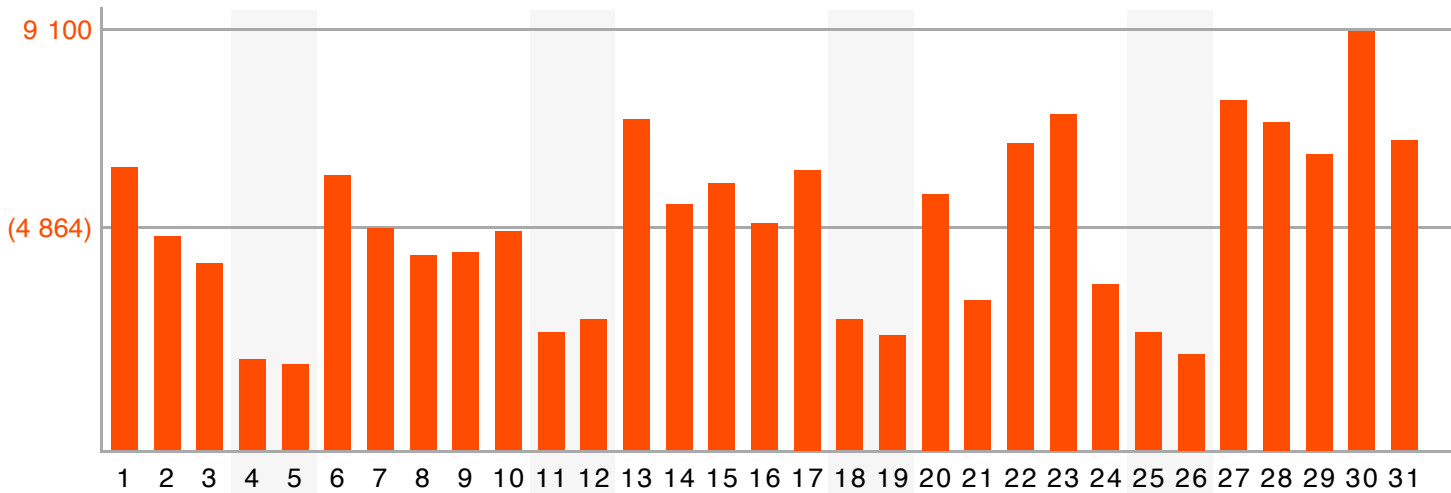

M	T	W	T	F	S	S
		1	2	3	4	5
6	7	8	9	10	11	12
13	14	15	16	17	18	19
20	21	22	23	24	25	26
27	28	29	30	31		

**Report of section "Monargent"
of site "L'Echo"**

last updated with data from

July 2009

Monthly average share of **regular visitors**

Calendar legend

- maximum of daily visitors: □
- maximum of visits: ○
- maximum of page requests: —

	unique visitors	regular visitors	visits	page requests
total	87 166	65 132	167 772	370 701
maximum	9 062	7 818	10 094	21 665
date	Thursday, 30	Thursday, 30	Thursday, 30	Thursday, 30
average	4 864	4 154	1.92	2.21
median	4 811	4 111		2

Number (and average value) of **daily visitors**

Accumulation of **unique visitors** and **regular visitors**

Report of section "Monargent"
 of site "L'Echo"

last updated with data from

July 2009

How to read this chart? detailed information is available on www.cim.be

Site has two subsections to be visited : A and B

Visits are twice more frequent in subsection B

Activity is twice bigger in subsection A