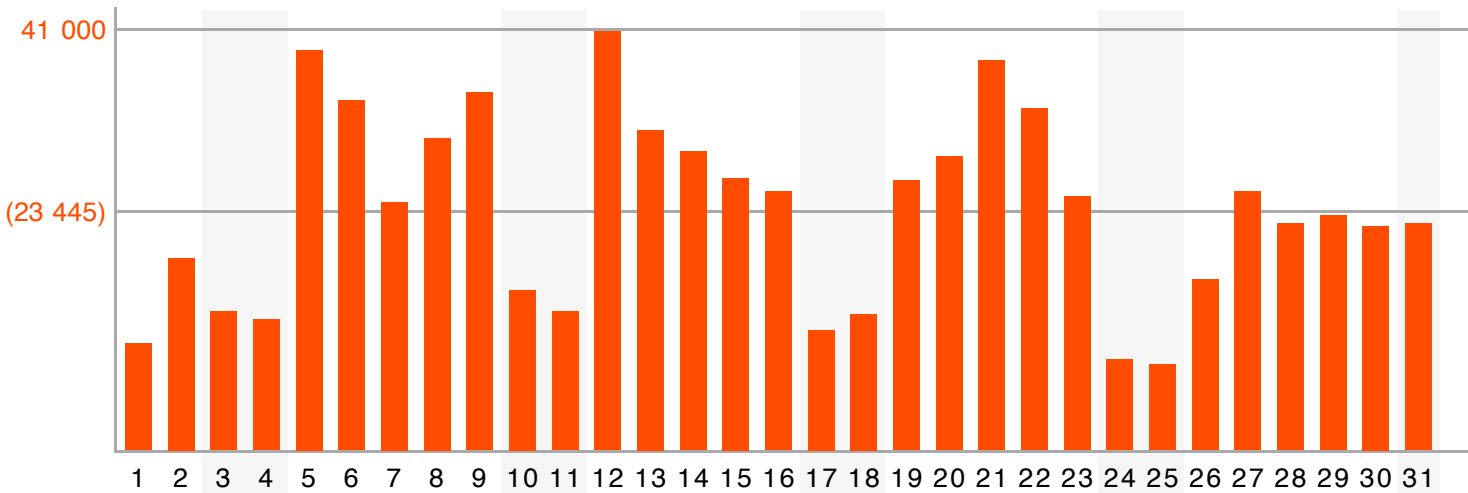

M	T	W	T	F	S	S
			1	2	3	4
5	6	7	8	9	10	11
12	13	14	15	16	17	18
19	20	21	22	23	24	25
26	27	28	29	30	31	

**Report of section "Netto"  
of site "De Tijd"**

last updated with data from

January 2009

Monthly average share of **regular visitors**

Calendar legend

- maximum of daily visitors: □
- maximum of visits: ○
- maximum of page requests: —

	unique visitors	regular visitors	visits	page requests
total	378 187	287 569	805 827	1 720 275
maximum	40 957	36 018	45 761	93 313
date	Monday, 12	Monday, 12	Monday, 12	Monday, 05
average	23 445	20 522	2.13	2.13
median	24 356	21 228		2

Number (and average value) of **daily visitors**

Accumulation of **unique visitors** and **regular visitors**