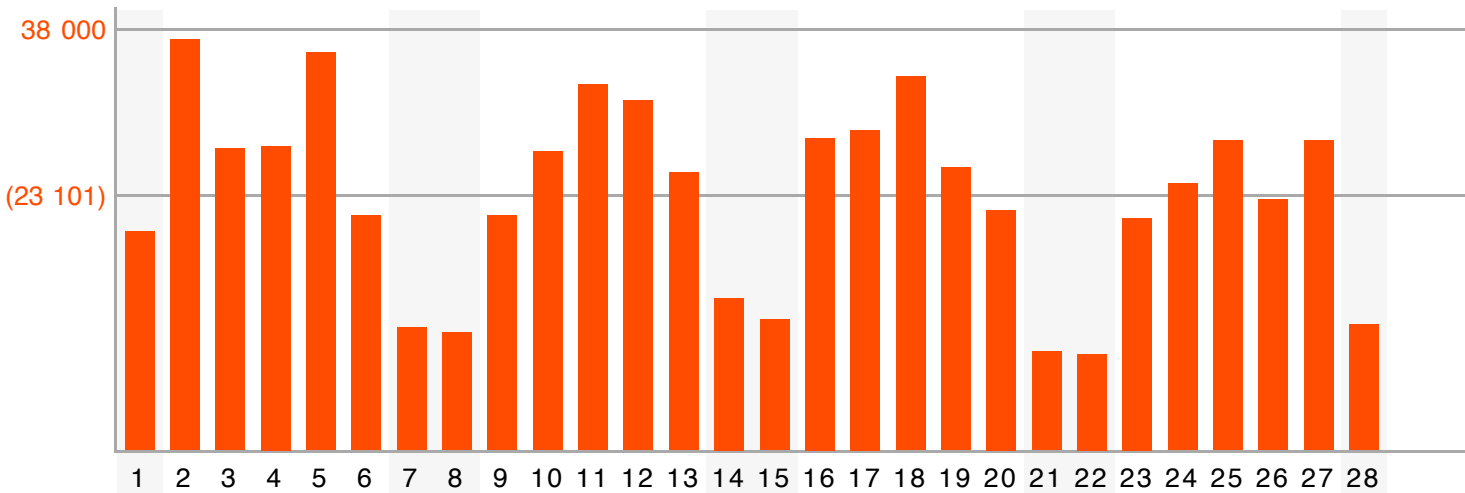

M	T	W	T	F	S	S
						1
2	3	4	5	6	7	8
9	10	11	12	13	14	15
16	17	18	19	20	21	22
23	24	25	26	27	28	

**Report of section "Netto"
of site "De Tijd"**

last updated with data from

February 2009

Monthly average share of **regular visitors**

Calendar legend

- maximum of daily visitors: □
- maximum of visits: ○
- maximum of page requests: —

	unique visitors	regular visitors	visits	page requests
total	350 060	269 096	718 604	1 511 457
maximum	37 195	32 775	41 397	98 792
date	Monday, 02	Monday, 02	Monday, 02	Thursday, 05
average	23 101	20 209	2.05	2.10
median	25 197	22 154		2

Number (and average value) of **daily visitors**

Accumulation of **unique visitors** and **regular visitors**

Report of section "Netto" of site "De Tijd"

last updated with data from

February 2009

How to read this chart? detailed information is available on www.cim.be

Site has two subsections to be visited : A and B

Visits are twice more frequent in subsection B

Activity is twice bigger in subsection A