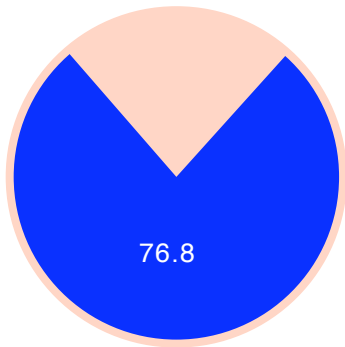

M	T	W	T	F	S	S
						1
2	3	4	5	6	7	8
9	10	11	12	13	14	15
16	17	18	19	20	21	22
23	24	25	26	27	28	

**Report of section "Netto"
of site "De Tijd"**

last updated with data from

February 2009

Monthly average share of **regular visitors**

Calendar legend

- maximum of daily visitors: □
- maximum of visits: ○
- maximum of page requests: —

	unique visitors	regular visitors	visits	page requests
total	350 060	269 096	718 604	1 511 457
maximum	37 195	32 775	41 397	98 792
date	Monday, 02	Monday, 02	Monday, 02	Thursday, 05
average	23 101	20 209	2.05	2.10
median	25 197	22 154		2