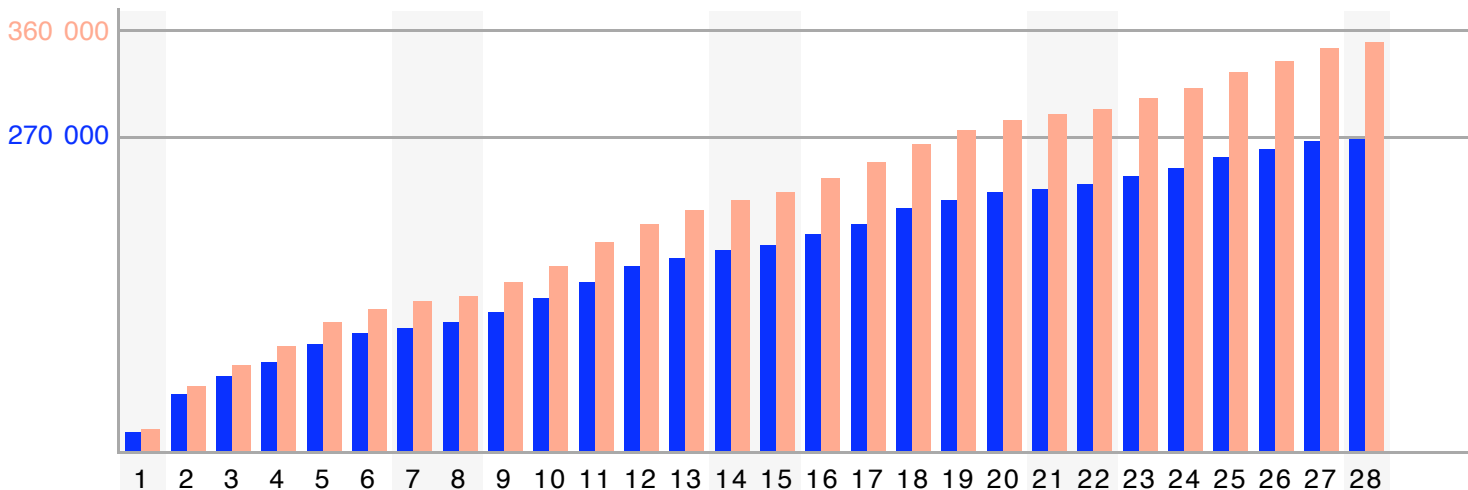

M	T	W	T	F	S	S
						1
2	3	4	5	6	7	8
9	10	11	12	13	14	15
16	17	18	19	20	21	22
23	24	25	26	27	28	

**Report of section "Netto"
of site "De Tijd"**

last updated with data from

February 2009

Monthly average share of **regular visitors**

Calendar legend

- maximum of daily visitors: □
- maximum of visits: ○
- maximum of page requests: —

	unique visitors	regular visitors	visits	page requests
total	350 060	269 096	718 604	1 511 457
maximum	37 195	32 775	41 397	98 792
date	Monday, 02	Monday, 02	Monday, 02	Thursday, 05
average	23 101	20 209	2.05	2.10
median	25 197	22 154		2

Number (and average value) of **daily visitors**

Accumulation of **unique visitors** and **regular visitors**

Report of section "Netto" of site "De Tijd"

last updated with data from

February 2009

How to read this chart? detailed information is available on www.cim.be

Site has two subsections to be visited : A and B

Visits are twice more frequent in subsection B

Activity is twice bigger in subsection A