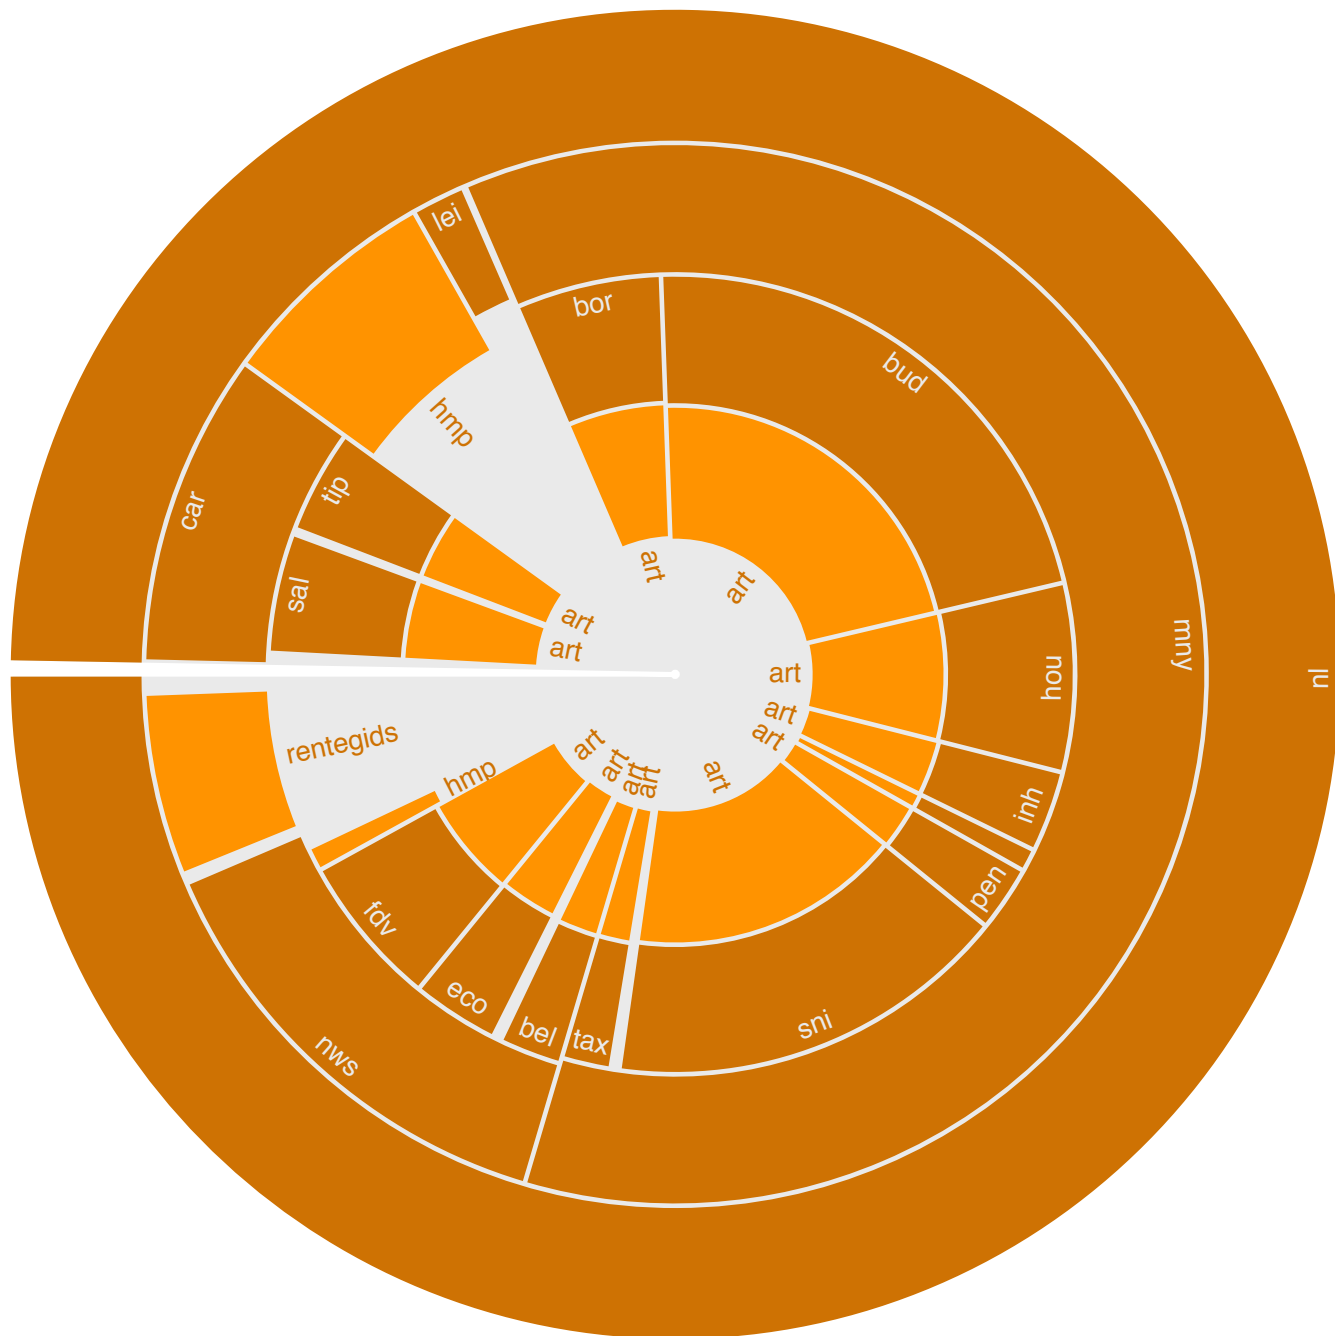

M	T	W	T	F	S	S
						1
2	3	4	5	6	7	8
9	10	11	12	13	14	15
16	17	18	19	20	21	22
23	24	25	26	27	28	

**Report of section "Netto"
of site "De Tijd"**

last updated with data from

February 2009

Monthly average share of **regular visitors**

Calendar legend

- maximum of daily visitors: □
- maximum of visits: ○
- maximum of page requests: —

	unique visitors	regular visitors	visits	page requests
total	350 060	269 096	718 604	1 511 457
maximum	37 195	32 775	41 397	98 792
date	Monday, 02	Monday, 02	Monday, 02	Thursday, 05
average	23 101	20 209	2.05	2.10
median	25 197	22 154		2

Number (and average value) of **daily visitors**

Accumulation of **unique visitors** and **regular visitors**

Report of section "Netto" of site "De Tijd"

last updated with data from

February 2009

How to read this chart? detailed information is available on www.cim.be

Site has two subsections to be visited : A and B

Visits are twice more frequent in subsection B

Activity is twice bigger in subsection A