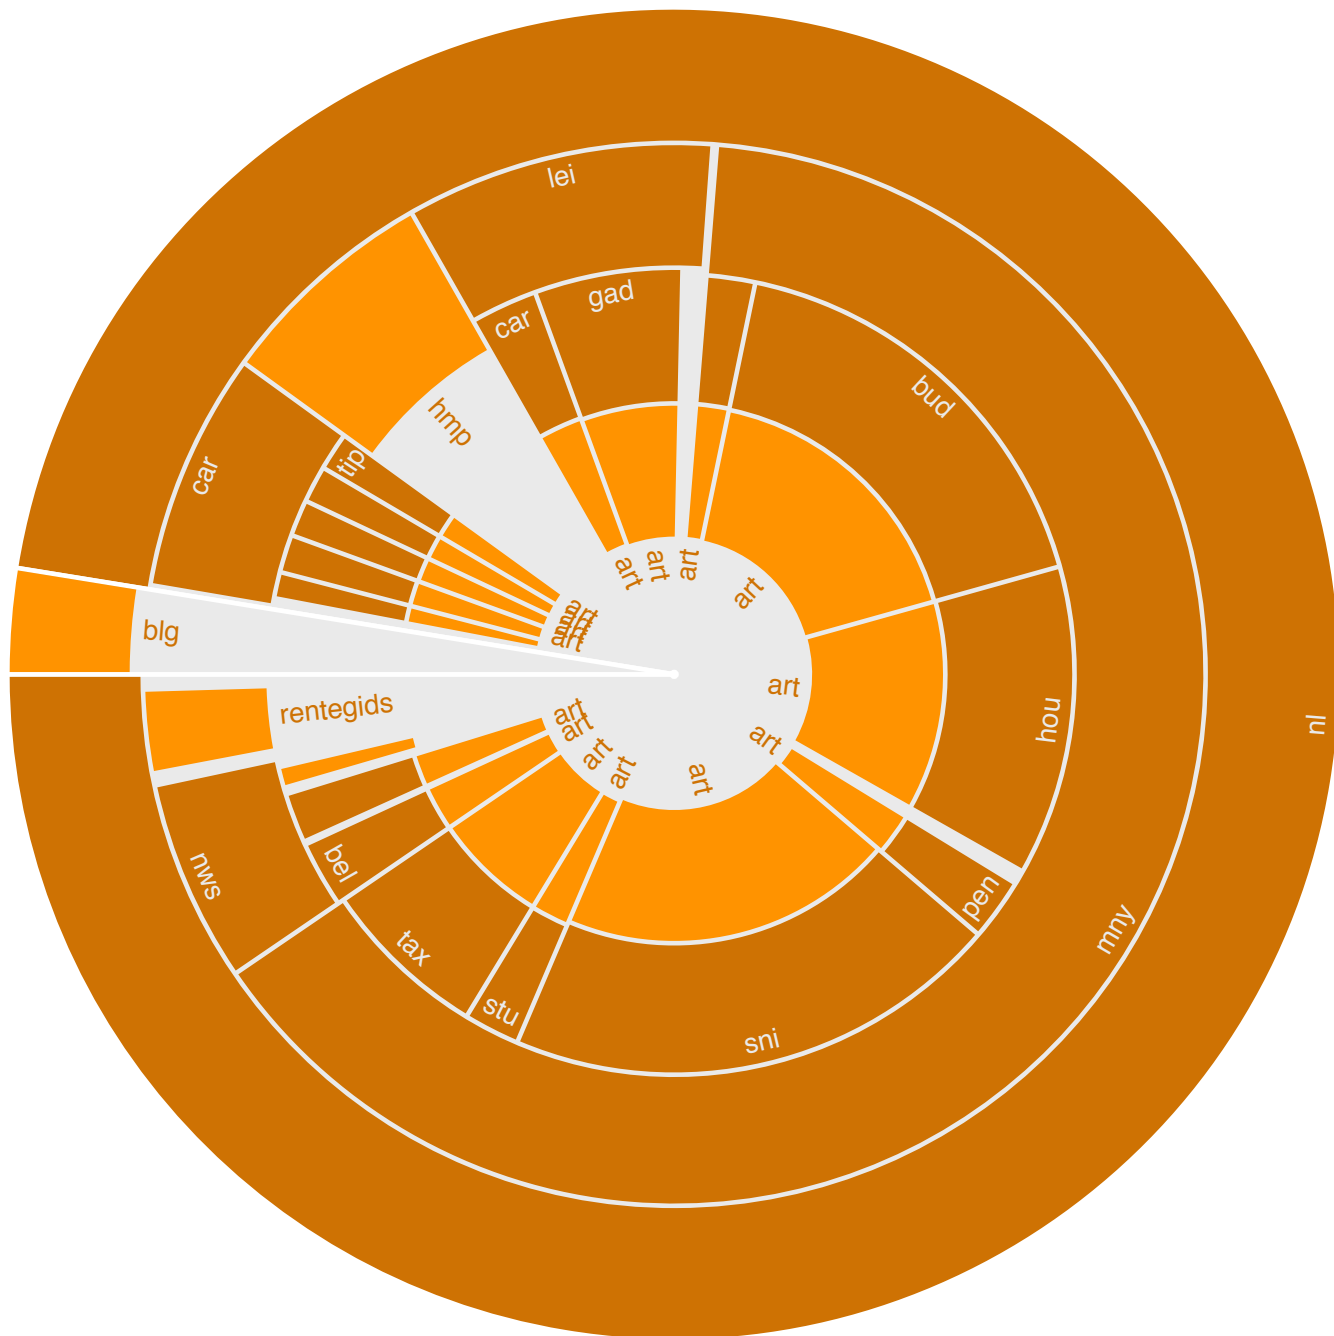

M	T	W	T	F	S	S
		1	2	3	4	5
6	7	8	9	10	11	12
13	14	15	16	17	18	19
20	21	22	23	24	25	26
27	28	29	30			

**Report of section "Netto"
of site "De Tijd"**

last updated with data from

April 2009

Monthly average share of **regular visitors**

Calendar legend

- maximum of daily visitors: □
- maximum of visits: ○
- maximum of page requests: —

	unique visitors	regular visitors	visits	page requests
total	326 809	251 601	676 835	1 328 793
maximum	39 283	34 756	43 951	91 148
date	Wednesday, 15	Wednesday, 15	Wednesday, 15	Wednesday, 15
average	20 349	17 825	2.07	1.96
median	21 952	19 326		2

Number (and average value) of **daily visitors**

Accumulation of **unique visitors** and **regular visitors**

Report of section "Netto" of site "De Tijd"

last updated with data from

April 2009

How to read this chart? detailed information is available on www.cim.be

Site has two subsections to be visited : A and B

Visits are twice more frequent in subsection B

Activity is twice bigger in subsection A