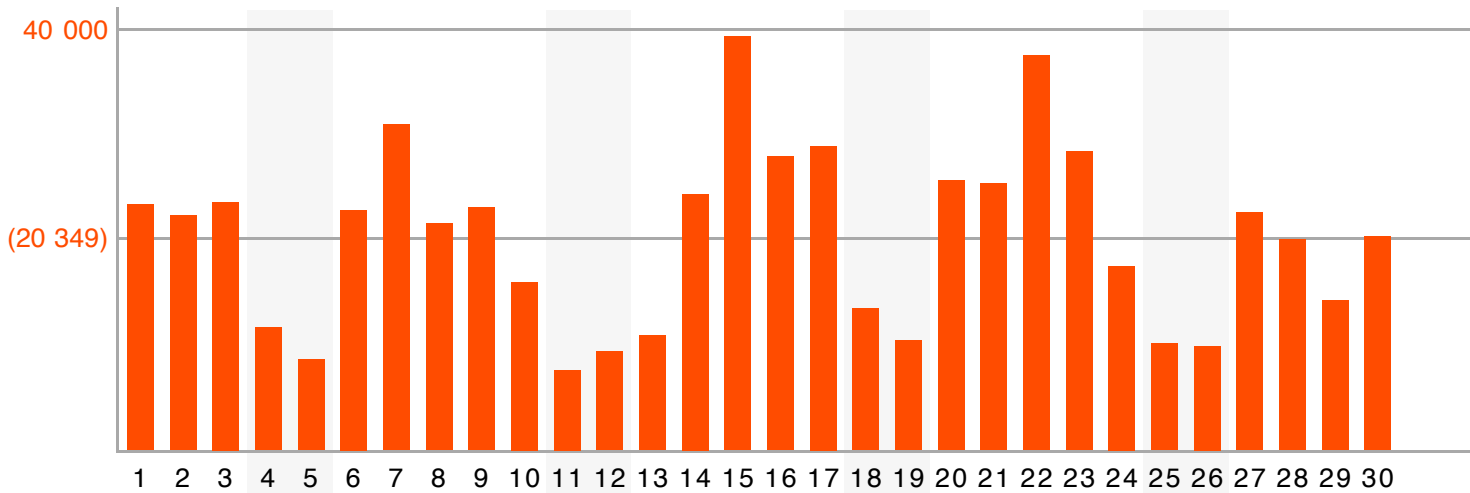

M	T	W	T	F	S	S
		1	2	3	4	5
6	7	8	9	10	11	12
13	14	15	16	17	18	19
20	21	22	23	24	25	26
27	28	29	30			

**Report of section "Netto"
of site "De Tijd"**

last updated with data from

April 2009

Monthly average share of **regular visitors**

Calendar legend

- maximum of daily visitors: □
- maximum of visits: ○
- maximum of page requests: —

	unique visitors	regular visitors	visits	page requests
total	326 809	251 601	676 835	1 328 793
maximum	39 283	34 756	43 951	91 148
date	Wednesday, 15	Wednesday, 15	Wednesday, 15	Wednesday, 15
average	20 349	17 825	2.07	1.96
median	21 952	19 326		2

Number (and average value) of **daily visitors**

Accumulation of **unique visitors** and **regular visitors**

Report of section "Netto" of site "De Tijd"

last updated with data from

April 2009

How to read this chart? detailed information is available on www.cim.be

Site has two subsections to be visited : A and B

Visits are twice more frequent in subsection B

Activity is twice bigger in subsection A