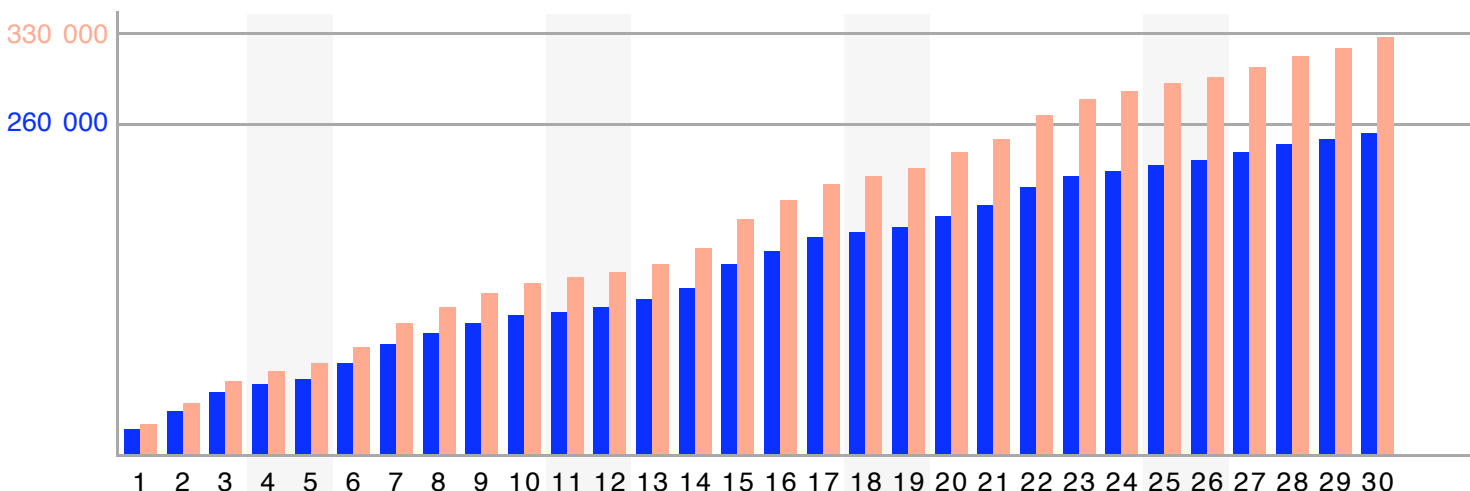

M	T	W	T	F	S	S
		1	2	3	4	5
6	7	8	9	10	11	12
13	14	15	16	17	18	19
20	21	22	23	24	25	26
27	28	29	30			

**Report of section "Netto"
of site "De Tijd"**

last updated with data from

April 2009

Monthly average share of **regular visitors**

Calendar legend

- maximum of daily visitors: □
- maximum of visits: ○
- maximum of page requests: —

	unique visitors	regular visitors	visits	page requests
total	326 809	251 601	676 835	1 328 793
maximum	39 283	34 756	43 951	91 148
date	Wednesday, 15	Wednesday, 15	Wednesday, 15	Wednesday, 15
average	20 349	17 825	2.07	1.96
median	21 952	19 326		2

Number (and average value) of **daily visitors**

Accumulation of **unique visitors** and **regular visitors**

Report of section "Netto" of site "De Tijd"

last updated with data from

April 2009

How to read this chart? detailed information is available on www.cim.be

Site has two subsections to be visited : A and B

Visits are twice more frequent in subsection B

Activity is twice bigger in subsection A