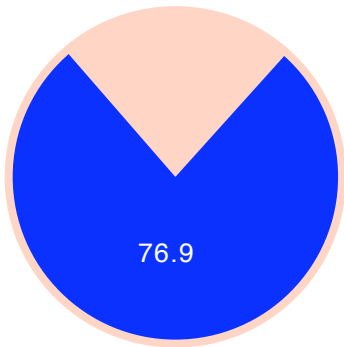

M	T	W	T	F	S	S
		1	2	3	4	5
6	7	8	9	10	11	12
13	14	15	16	17	18	19
20	21	22	23	24	25	26
27	28	29	30			

**Report of section "Netto"
of site "De Tijd"**

last updated with data from

April 2009

Monthly average share of **regular visitors**

Calendar legend

- maximum of daily visitors: □
- maximum of visits: ○
- maximum of page requests: —

	unique visitors	regular visitors	visits	page requests
total	326 809	251 601	676 835	1 328 793
maximum	39 283	34 756	43 951	91 148
date	Wednesday, 15	Wednesday, 15	Wednesday, 15	Wednesday, 15
average	20 349	17 825	2.07	1.96
median	21 952	19 326		2