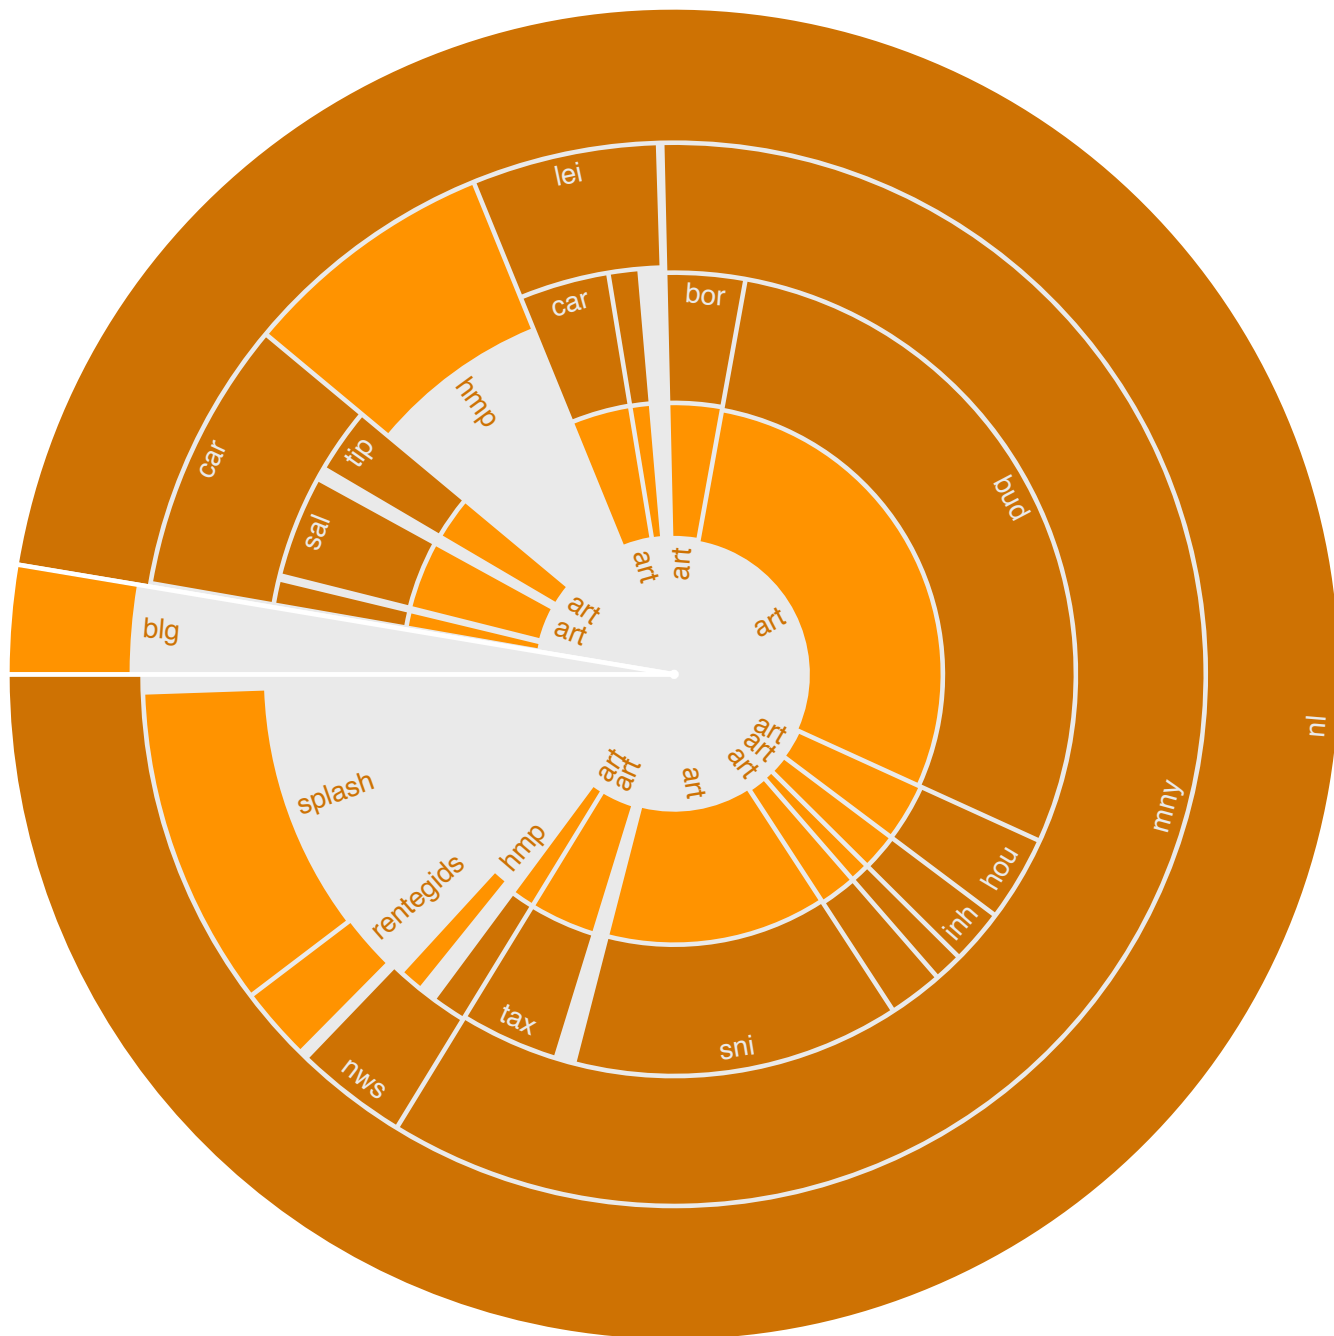

M	T	W	T	F	S	S
1	2	3	4	5	6	7
8	9	10	11	12	13	14
15	16	17	18	19	20	21
22	23	24	25	26	27	28
29	30					

**Report of section "Netto"
of site "De Tijd"**

last updated with data from

June 2009

Monthly average share of **regular visitors**

Calendar legend

- maximum of daily visitors: □
- maximum of visits: ○
- maximum of page requests: —

	unique visitors	regular visitors	visits	page requests
total	311 287	240 975	607 557	1 316 908
maximum	29 052	25 341	32 687	84 498
date	Monday, 15	Monday, 15	Monday, 15	Tuesday, 02
average	18 369	16 025	1.95	2.17
median	19 651	17 081		2

Number (and average value) of **daily visitors**

Accumulation of **unique visitors** and **regular visitors**

Report of section "Netto"
 of site "De Tijd"

last updated with data from

June 2009

How to read this chart? detailed information is available on www.cim.be

Site has two subsections to be visited : A and B

Visits are twice more frequent in subsection B

Activity is twice bigger in subsection A