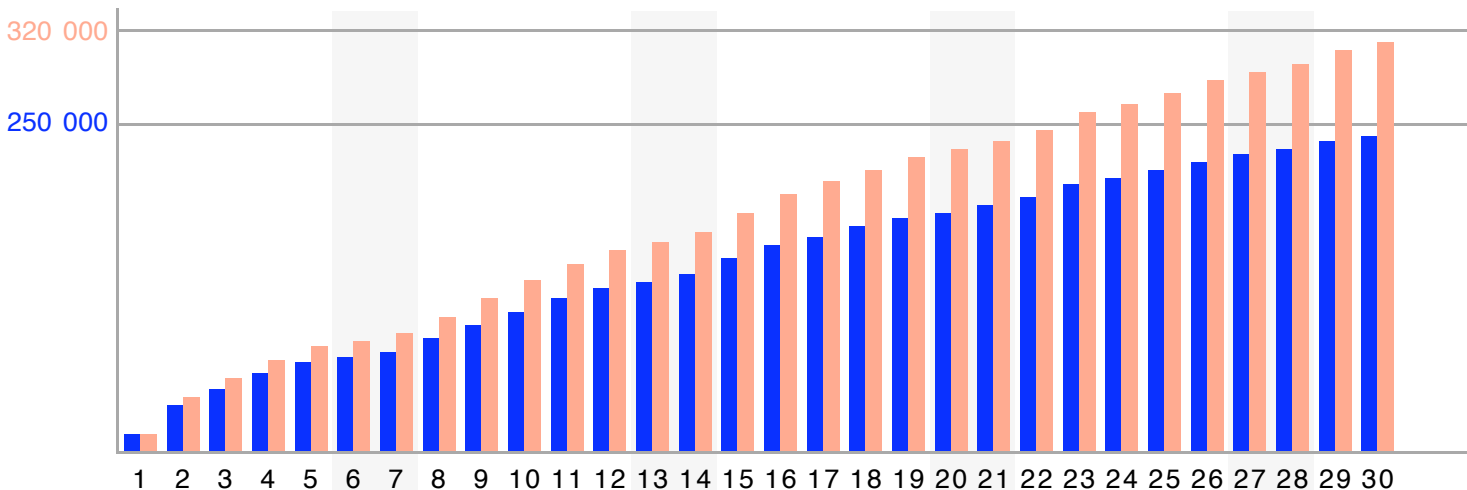

M	T	W	T	F	S	S
1	2	3	4	5	6	7
8	9	10	11	12	13	14
15	16	17	18	19	20	21
22	23	24	25	26	27	28
29	30					

**Report of section "Netto"
of site "De Tijd"**

last updated with data from

June 2009

Monthly average share of **regular visitors**

Calendar legend

- maximum of daily visitors: □
- maximum of visits: ○
- maximum of page requests: —

	unique visitors	regular visitors	visits	page requests
total	311 287	240 975	607 557	1 316 908
maximum	29 052	25 341	32 687	84 498
date	Monday, 15	Monday, 15	Monday, 15	Tuesday, 02
average	18 369	16 025	1.95	2.17
median	19 651	17 081		2

Number (and average value) of **daily visitors**

Accumulation of **unique visitors** and **regular visitors**

Report of section "Netto"
 of site "De Tijd"

last updated with data from

June 2009

How to read this chart? detailed information is available on www.cim.be

Site has two subsections to be visited : A and B

Visits are twice more frequent in subsection B

Activity is twice bigger in subsection A