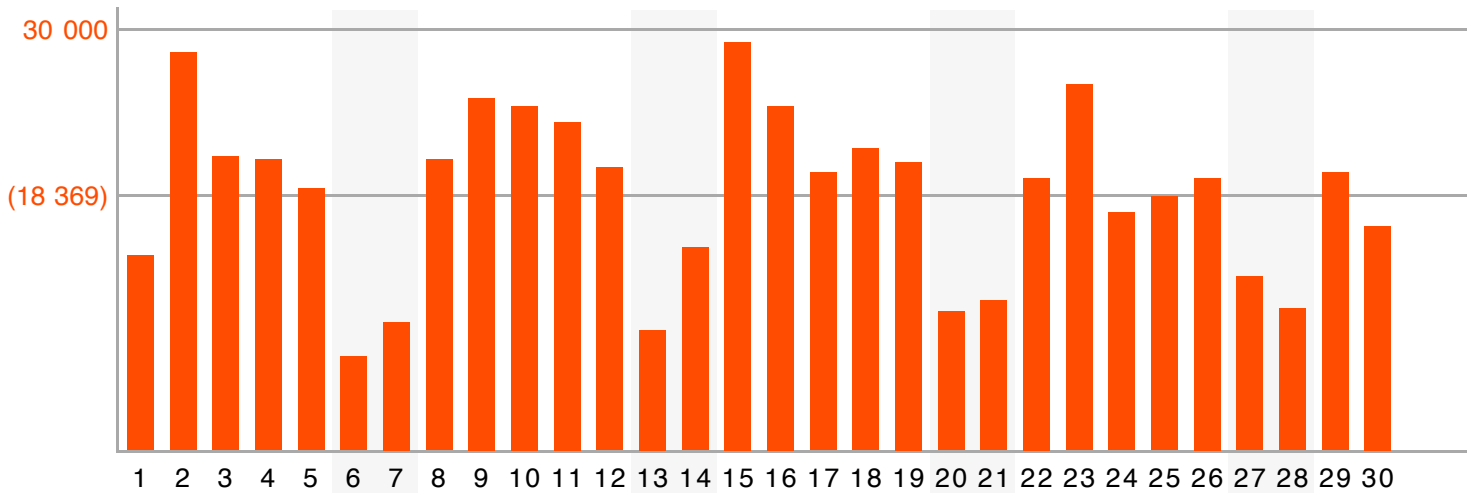

M	T	W	T	F	S	S
1	2	3	4	5	6	7
8	9	10	11	12	13	14
15	16	17	18	19	20	21
22	23	24	25	26	27	28
29	30					

**Report of section "Netto"
of site "De Tijd"**

last updated with data from

June 2009

Monthly average share of **regular visitors**

Calendar legend

- maximum of daily visitors: □
- maximum of visits: ○
- maximum of page requests: —

	unique visitors	regular visitors	visits	page requests
total	311 287	240 975	607 557	1 316 908
maximum	29 052	25 341	32 687	84 498
date	Monday, 15	Monday, 15	Monday, 15	Tuesday, 02
average	18 369	16 025	1.95	2.17
median	19 651	17 081		2

Number (and average value) of **daily visitors**

Accumulation of **unique visitors** and **regular visitors**

Report of section "Netto"
 of site "De Tijd"

last updated with data from

June 2009

How to read this chart? detailed information is available on www.cim.be

Site has two subsections to be visited : A and B

Visits are twice more frequent in subsection B

Activity is twice bigger in subsection A