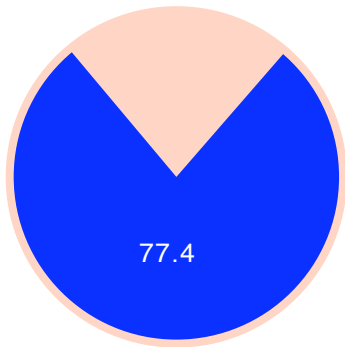

M	T	W	T	F	S	S
1	2	3	4	5	6	7
8	9	10	11	12	13	14
15	16	17	18	19	20	21
22	23	24	25	26	27	28
29	30					

**Report of section "Netto"
of site "De Tijd"**

last updated with data from

June 2009

Monthly average share of **regular visitors**

Calendar legend

- maximum of daily visitors: □
- maximum of visits: ○
- maximum of page requests: —

	unique visitors	regular visitors	visits	page requests
total	311 287	240 975	607 557	1 316 908
maximum	29 052	25 341	32 687	84 498
date	Monday, 15	Monday, 15	Monday, 15	Tuesday, 02
average	18 369	16 025	1.95	2.17
median	19 651	17 081		2