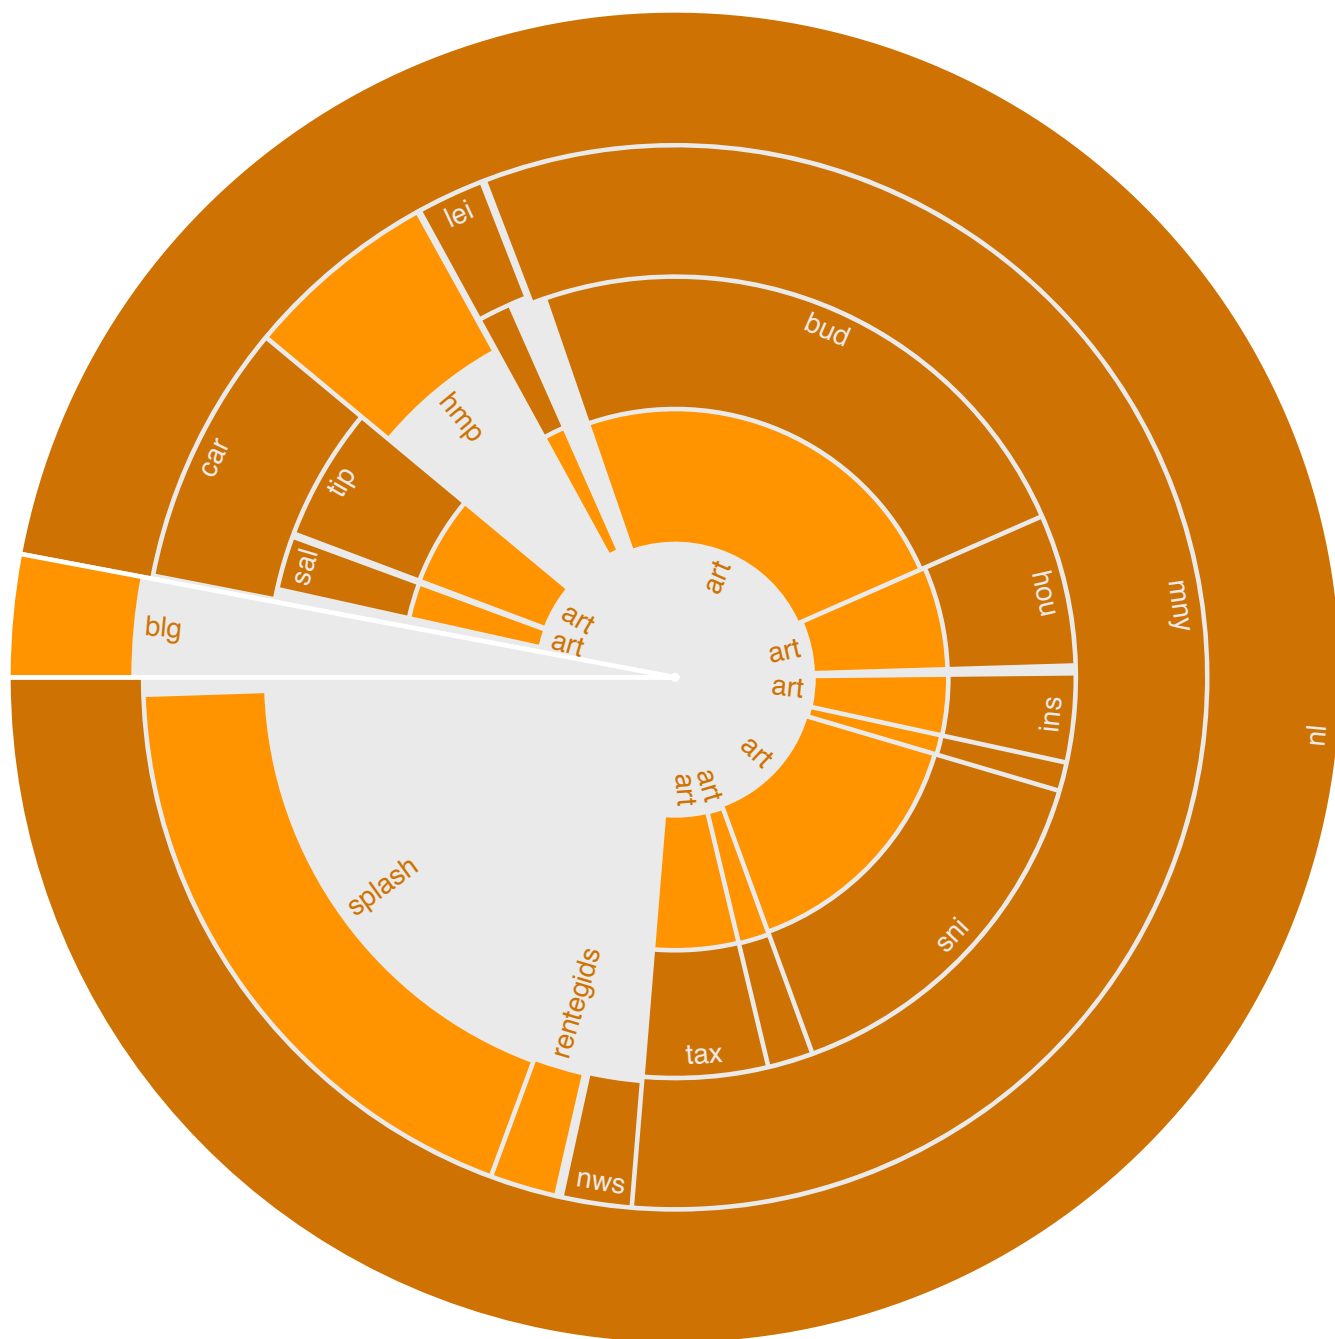

M	T	W	T	F	S	S
		1	2	3	4	5
6	7	8	9	10	11	12
13	14	15	16	17	18	19
20	21	22	23	24	25	26
27	28	29	30	31		

**Report of section "Netto"  
of site "De Tijd"**

last updated with data from

July 2009

Monthly average share of **regular visitors**

Calendar legend

- maximum of daily visitors: □
- maximum of visits: ○
- maximum of page requests: —

	unique visitors	regular visitors	visits	page requests
total	309 039	235 957	626 357	1 322 172
maximum	32 107	27 795	36 130	83 752
date	Thursday, 30	Thursday, 30	Thursday, 30	Monday, 13
average	18 357	15 999	2.03	2.11
median	18 028	15 780		2

Number (and average value) of **daily visitors**

Accumulation of **unique visitors** and **regular visitors**

Report of section "Netto"  
 of site "De Tijd"

last updated with data from

July 2009

How to read this chart? detailed information is available on [www.cim.be](http://www.cim.be)

Site has two subsections to be visited : A and B

Visits are twice more frequent in subsection B

Activity is twice bigger in subsection A