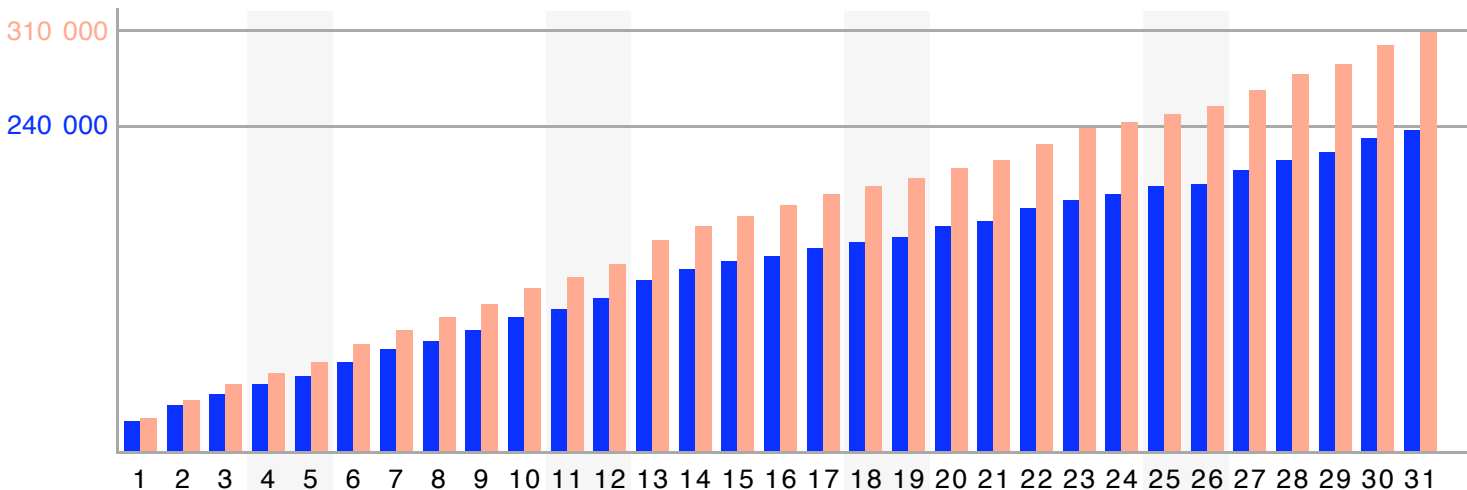

M	T	W	T	F	S	S
		1	2	3	4	5
6	7	8	9	10	11	12
13	14	15	16	17	18	19
20	21	22	23	24	25	26
27	28	29	30	31		

**Report of section "Netto"  
of site "De Tijd"**

last updated with data from

July 2009

Monthly average share of **regular visitors**

Calendar legend

- maximum of daily visitors: □
- maximum of visits: ○
- maximum of page requests: —

	unique visitors	regular visitors	visits	page requests
total	309 039	235 957	626 357	1 322 172
maximum	32 107	27 795	36 130	83 752
date	Thursday, 30	Thursday, 30	Thursday, 30	Monday, 13
average	18 357	15 999	2.03	2.11
median	18 028	15 780		2

Number (and average value) of **daily visitors**

Accumulation of **unique visitors** and **regular visitors**

Report of section "Netto"  
 of site "De Tijd"

last updated with data from

July 2009

How to read this chart? detailed information is available on [www.cim.be](http://www.cim.be)

Site has two subsections to be visited : A and B

Visits are twice more frequent in subsection B

Activity is twice bigger in subsection A