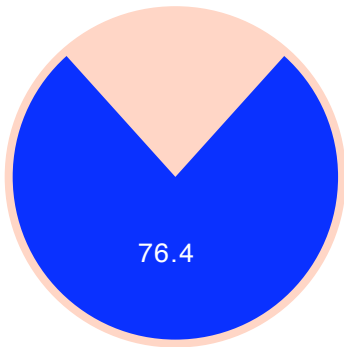

M	T	W	T	F	S	S
		1	2	3	4	5
6	7	8	9	10	11	12
13	14	15	16	17	18	19
20	21	22	23	24	25	26
27	28	29	30	31		

**Report of section "Netto"  
of site "De Tijd"**

last updated with data from

July 2009

Monthly average share of **regular visitors**

Calendar legend

- maximum of daily visitors: □
- maximum of visits: ○
- maximum of page requests: —

	unique visitors	regular visitors	visits	page requests
total	309 039	235 957	626 357	1 322 172
maximum	32 107	27 795	36 130	83 752
date	Thursday, 30	Thursday, 30	Thursday, 30	Monday, 13
average	18 357	15 999	2.03	2.11
median	18 028	15 780		2