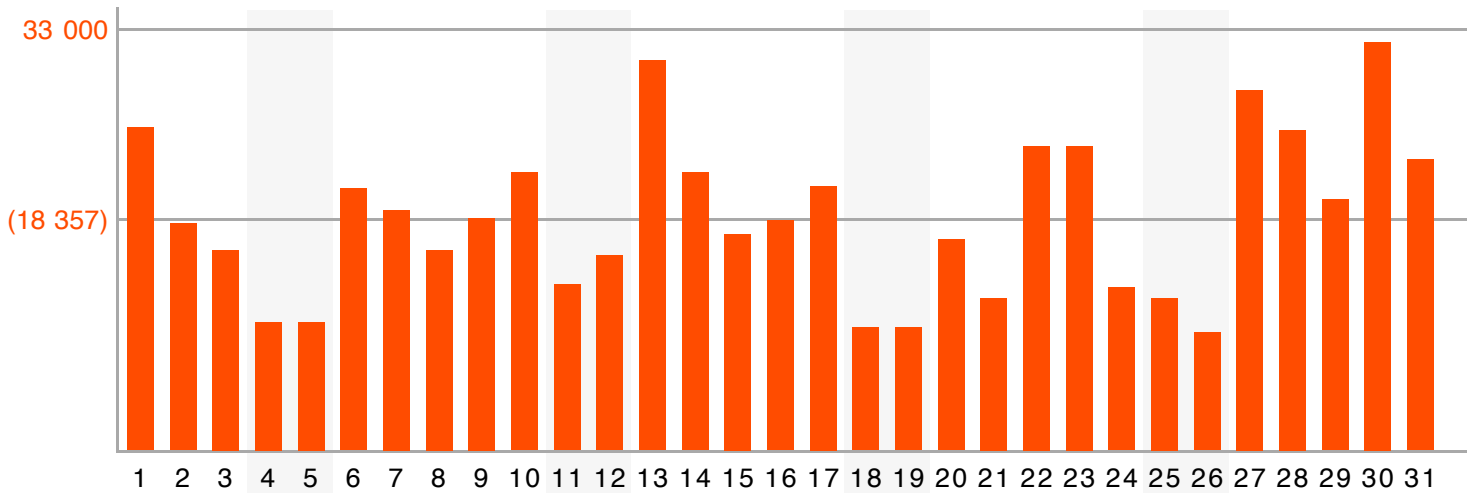

M	T	W	T	F	S	S
		1	2	3	4	5
6	7	8	9	10	11	12
13	14	15	16	17	18	19
20	21	22	23	24	25	26
27	28	29	30	31		

**Report of section "Netto"  
of site "De Tijd"**

last updated with data from

July 2009

Monthly average share of **regular visitors**

Calendar legend

- maximum of daily visitors: □
- maximum of visits: ○
- maximum of page requests: —

	unique visitors	regular visitors	visits	page requests
total	309 039	235 957	626 357	1 322 172
maximum	32 107	27 795	36 130	83 752
date	Thursday, 30	Thursday, 30	Thursday, 30	Monday, 13
average	18 357	15 999	2.03	2.11
median	18 028	15 780		2

Number (and average value) of **daily visitors**

Accumulation of **unique visitors** and **regular visitors**

Report of section "Netto"  
 of site "De Tijd"

last updated with data from

July 2009

How to read this chart? detailed information is available on [www.cim.be](http://www.cim.be)

Site has two subsections to be visited : A and B

Visits are twice more frequent in subsection B

Activity is twice bigger in subsection A