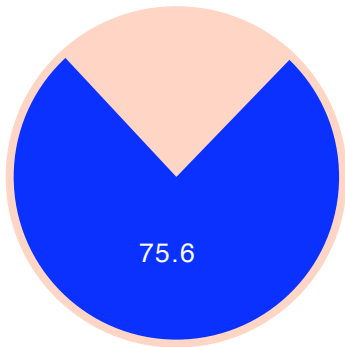

M	T	W	T	F	S	S
					1	2
3	4	5	6	7	8	9
10	11	12	13	14	15	16
17	18	19	20	21	22	23
24	25	26	27	28	29	30
31						

**Report of section "Netto"
of site "De Tijd"**

last updated with data from

August 2009

Monthly average share of **regular visitors**

Calendar legend

- maximum of daily visitors:
- maximum of visits:
- maximum of page requests:

	unique visitors	regular visitors	visits	page requests
total	312 267	236 198	617 532	1 269 570
maximum	26 630	22 871	30 053	66 595
date	Friday, 28	Friday, 28	Friday, 28	Tuesday, 18
average	18 107	15 653	1.98	2.06
median	18 714	16 263		2