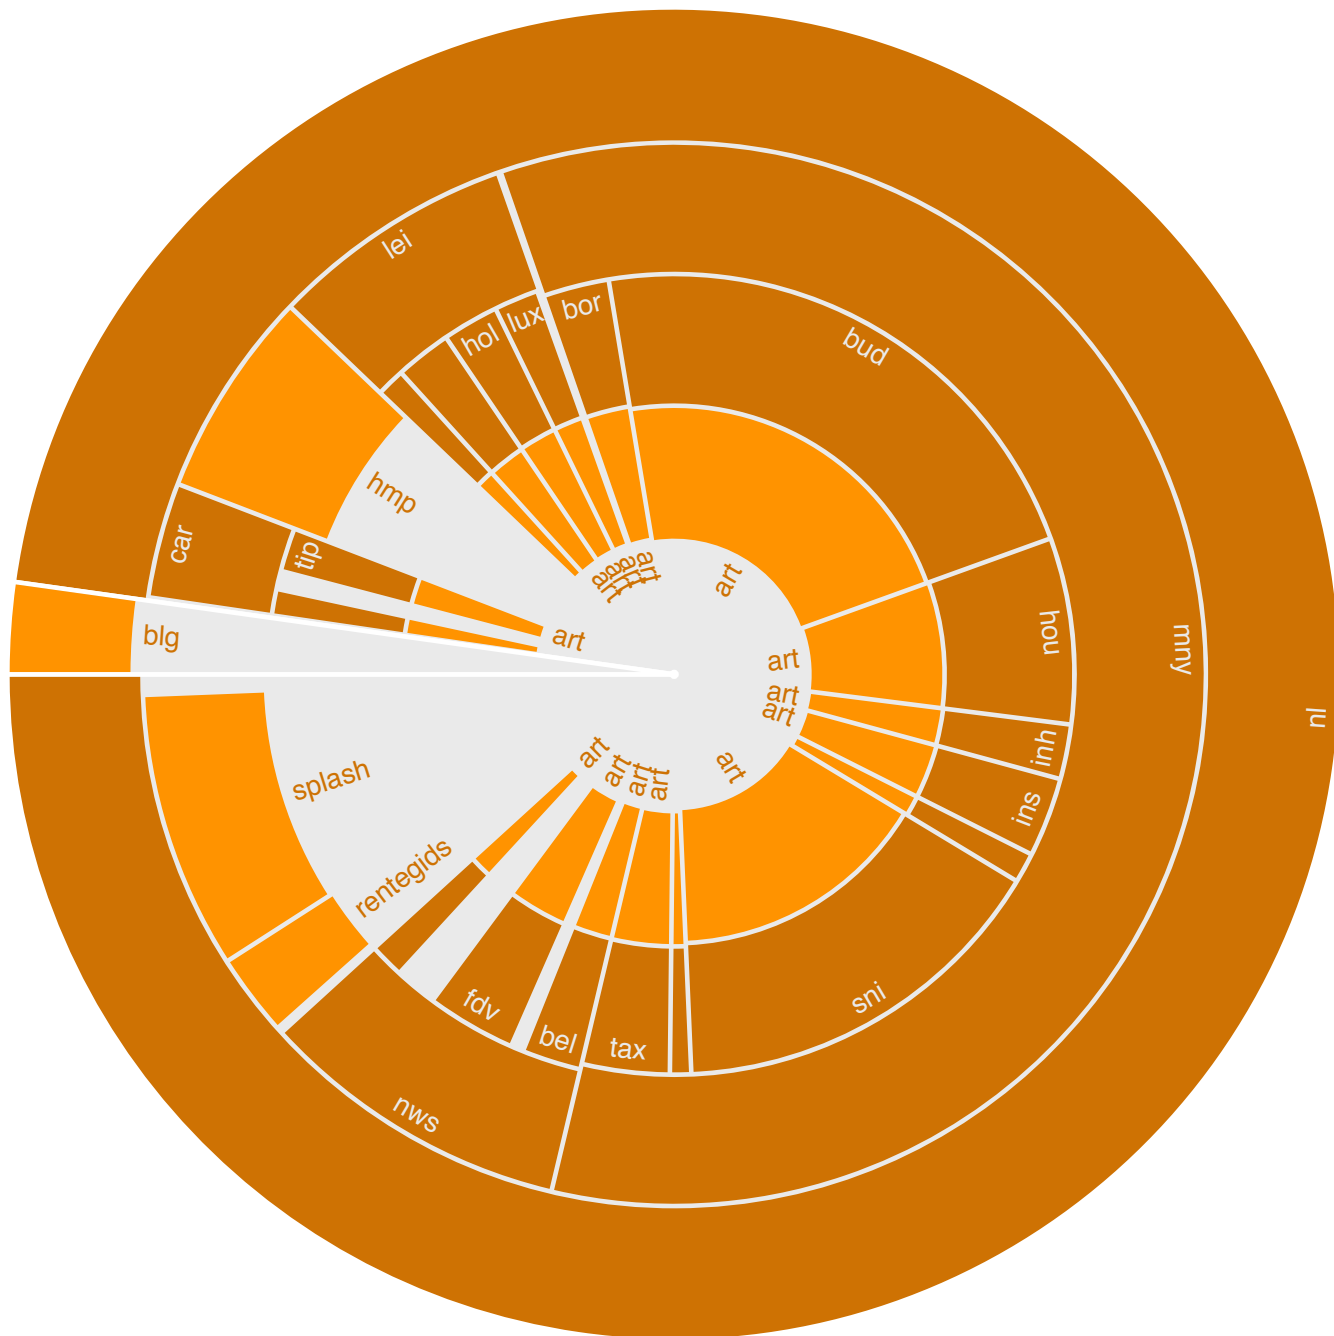

M	T	W	T	F	S	S
					1	2
3	4	5	6	7	8	9
10	11	12	13	14	15	16
17	18	19	20	21	22	23
24	25	26	27	28	29	30
31						

**Report of section "Netto"
of site "De Tijd"**

last updated with data from

August 2009

Monthly average share of **regular visitors**

Calendar legend

- maximum of daily visitors:
- maximum of visits:
- maximum of page requests:

	unique visitors	regular visitors	visits	page requests
total	312 267	236 198	617 532	1 269 570
maximum	26 630	22 871	30 053	66 595
date	Friday, 28	Friday, 28	Friday, 28	Tuesday, 18
average	18 107	15 653	1.98	2.06
median	18 714	16 263		2

Number (and average value) of **daily visitors**

Accumulation of **unique visitors** and **regular visitors**

Report of section "Netto"
 of site "De Tijd"

last updated with data from
 August 2009

How to read this chart? detailed information is available on www.cim.be

Site has two subsections to be visited : A and B

Visits are twice more frequent in subsection B

Activity is twice bigger in subsection A