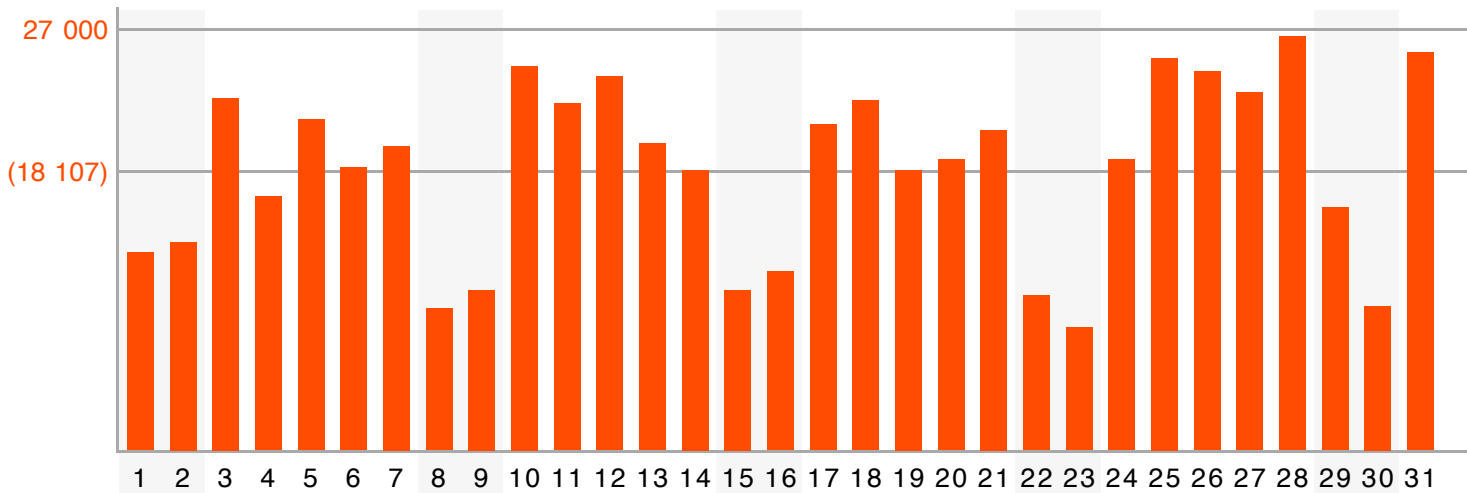

M	T	W	T	F	S	S
					1	2
3	4	5	6	7	8	9
10	11	12	13	14	15	16
17	18	19	20	21	22	23
24	25	26	27	28	29	30
31						

**Report of section "Netto"
of site "De Tijd"**

last updated with data from

August 2009

Monthly average share of **regular visitors**

Calendar legend

- maximum of daily visitors:
- maximum of visits:
- maximum of page requests:

	unique visitors	regular visitors	visits	page requests
total	312 267	236 198	617 532	1 269 570
maximum	26 630	22 871	30 053	66 595
date	Friday, 28	Friday, 28	Friday, 28	Tuesday, 18
average	18 107	15 653	1.98	2.06
median	18 714	16 263		2

Number (and average value) of **daily visitors**

Accumulation of **unique visitors** and **regular visitors**

Report of section "Netto"
 of site "De Tijd"

last updated with data from
 August 2009

How to read this chart? detailed information is available on www.cim.be

Site has two subsections to be visited : A and B

Visits are twice more frequent in subsection B

Activity is twice bigger in subsection A