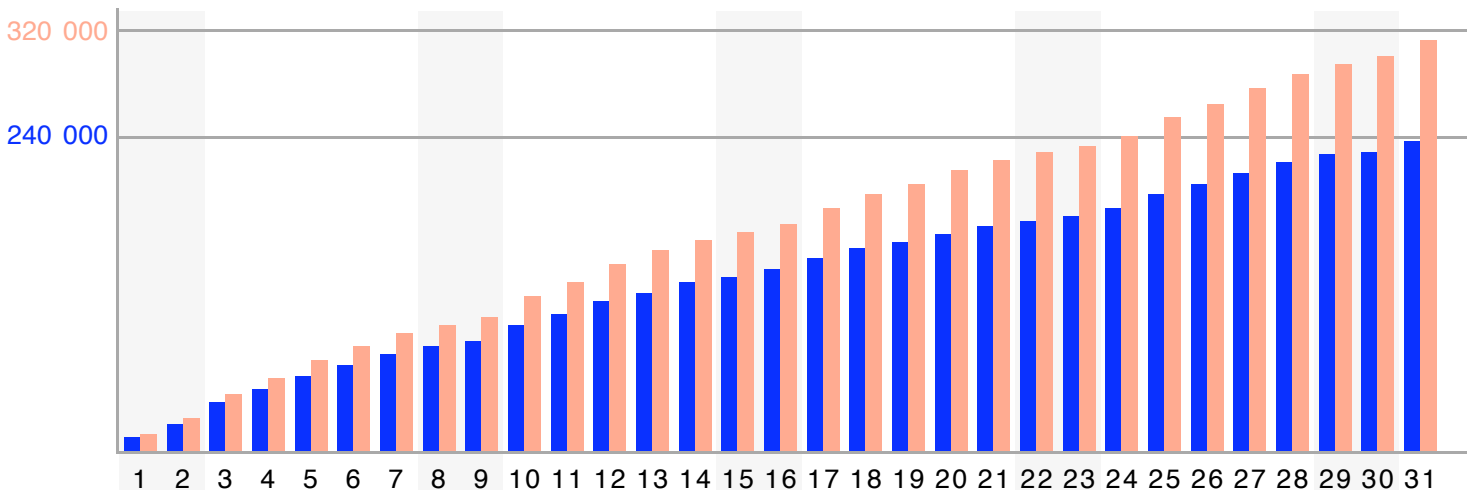

M	T	W	T	F	S	S
					1	2
3	4	5	6	7	8	9
10	11	12	13	14	15	16
17	18	19	20	21	22	23
24	25	26	27	28	29	30
31						

**Report of section "Netto"
of site "De Tijd"**

last updated with data from

August 2009

Monthly average share of **regular visitors**

Calendar legend

- maximum of daily visitors:
- maximum of visits:
- maximum of page requests:

	unique visitors	regular visitors	visits	page requests
total	312 267	236 198	617 532	1 269 570
maximum	26 630	22 871	30 053	66 595
date	Friday, 28	Friday, 28	Friday, 28	Tuesday, 18
average	18 107	15 653	1.98	2.06
median	18 714	16 263		2

Number (and average value) of **daily visitors**

Accumulation of **unique visitors** and **regular visitors**

Report of section "Netto"
 of site "De Tijd"

last updated with data from
 August 2009

How to read this chart? detailed information is available on www.cim.be

Site has two subsections to be visited : A and B

Visits are twice more frequent in subsection B

Activity is twice bigger in subsection A