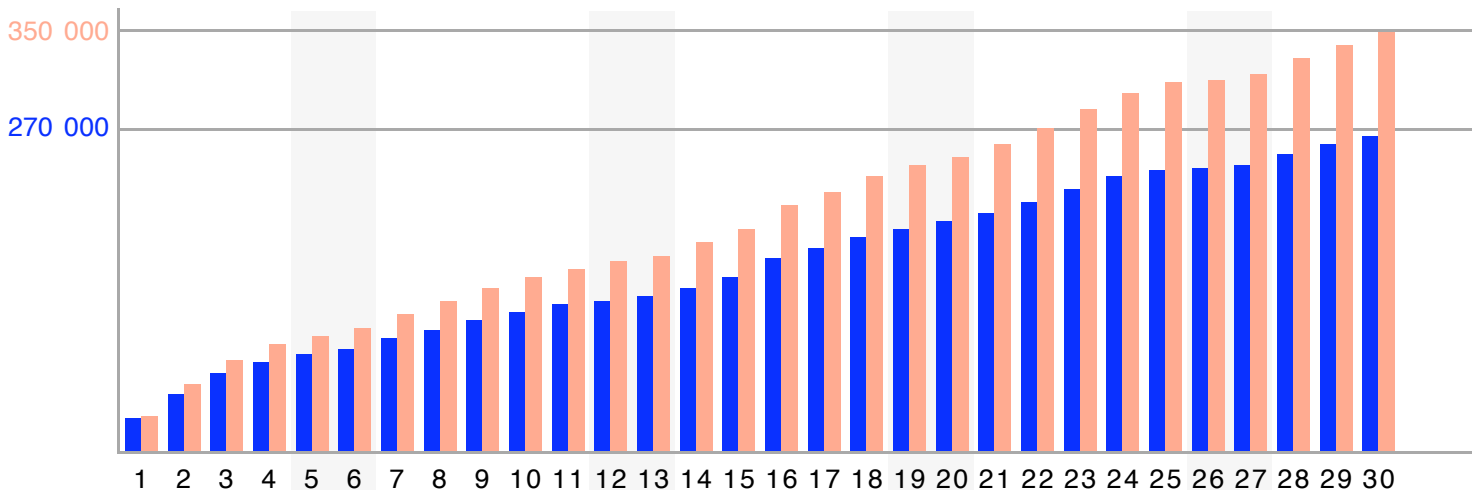

M	T	W	T	F	S	S
	1	2	3	4	5	6
7	8	9	10	11	12	13
14	15	16	17	18	19	20
21	22	23	24	25	26	27
28	29	30				

**Report of section "Netto"
of site "De Tijd"**

last updated with data from

September 2009

Monthly average share of **regular visitors**

Calendar legend

- maximum of daily visitors: □
- maximum of visits: ○
- maximum of page requests: —

	unique visitors	regular visitors	visits	page requests
total	348 650	261 507	683 209	1 393 650
maximum	35 333	30 651	39 405	81 811
date	Wednesday, 16	Wednesday, 16	Wednesday, 16	Wednesday, 16
average	20 750	17 845	1.96	2.04
median	21 548	18 610		2

Number (and average value) of **daily visitors**

Accumulation of **unique visitors** and **regular visitors**

Report of section "Netto"
 of site "De Tijd"

last updated with data from
 September 2009

How to read this chart? detailed information is available on www.cim.be

Site has two subsections to be visited : A and B

Visits are twice more frequent in subsection B

Activity is twice bigger in subsection A