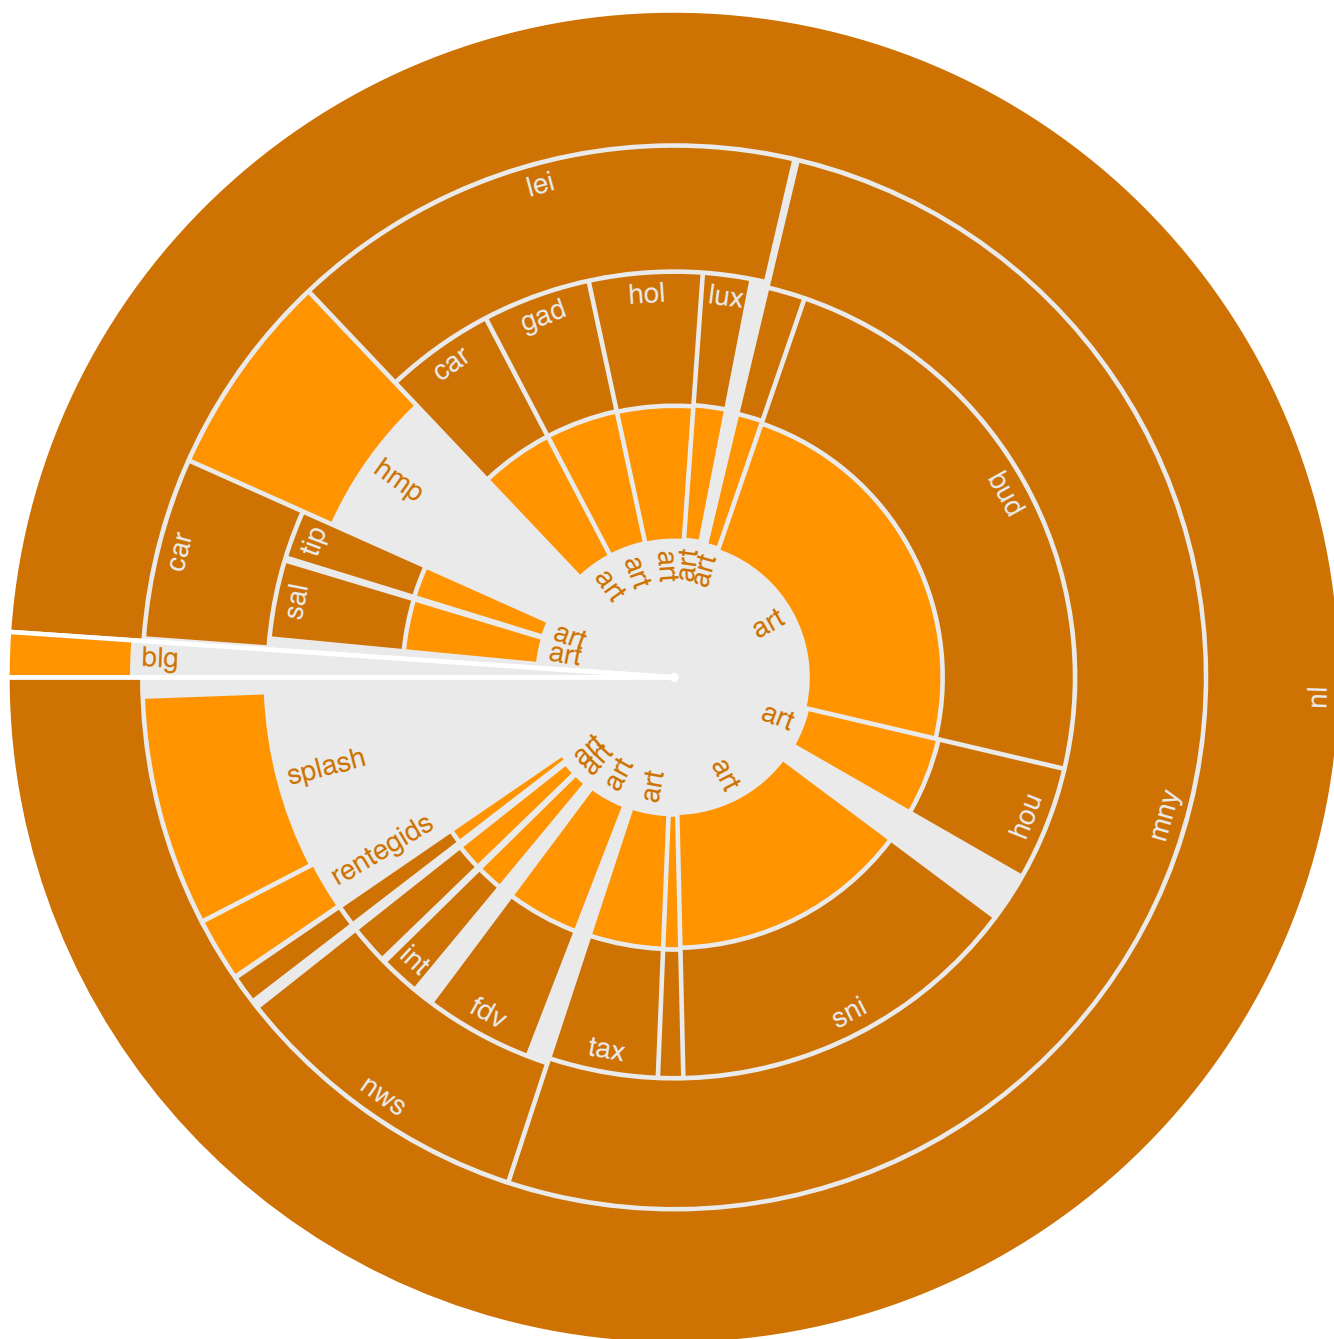

M	T	W	T	F	S	S
	1	2	3	4	5	6
7	8	9	10	11	12	13
14	15	16	17	18	19	20
21	22	23	24	25	26	27
28	29	30				

**Report of section "Netto"
of site "De Tijd"**

last updated with data from

September 2009

Monthly average share of **regular visitors**

Calendar legend

- maximum of daily visitors: □
- maximum of visits: ○
- maximum of page requests: —

	unique visitors	regular visitors	visits	page requests
total	348 650	261 507	683 209	1 393 650
maximum	35 333	30 651	39 405	81 811
date	Wednesday, 16	Wednesday, 16	Wednesday, 16	Wednesday, 16
average	20 750	17 845	1.96	2.04
median	21 548	18 610		2

Number (and average value) of **daily visitors**

Accumulation of **unique visitors** and **regular visitors**

Report of section "Netto"
 of site "De Tijd"

last updated with data from
 September 2009

How to read this chart? detailed information is available on www.cim.be

Site has two subsections to be visited : A and B

Visits are twice more frequent in subsection B

Activity is twice bigger in subsection A