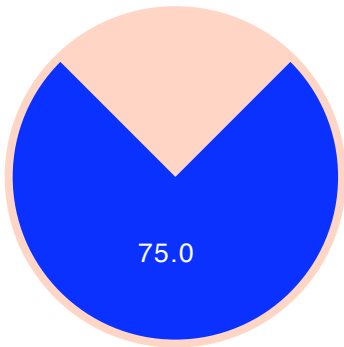

M	T	W	T	F	S	S
	1	2	3	4	5	6
7	8	9	10	11	12	13
14	15	16	17	18	19	20
21	22	23	24	25	26	27
28	29	30				

**Report of section "Netto"
of site "De Tijd"**

last updated with data from

September 2009

Monthly average share of **regular visitors**

Calendar legend

- maximum of daily visitors: □
- maximum of visits: ○
- maximum of page requests: —

	unique visitors	regular visitors	visits	page requests
total	348 650	261 507	683 209	1 393 650
maximum	35 333	30 651	39 405	81 811
date	Wednesday, 16	Wednesday, 16	Wednesday, 16	Wednesday, 16
average	20 750	17 845	1.96	2.04
median	21 548	18 610		2

Site has two subsections to be visited : A and B

Visits are twice more frequent in subsection B

Activity is twice bigger in subsection A