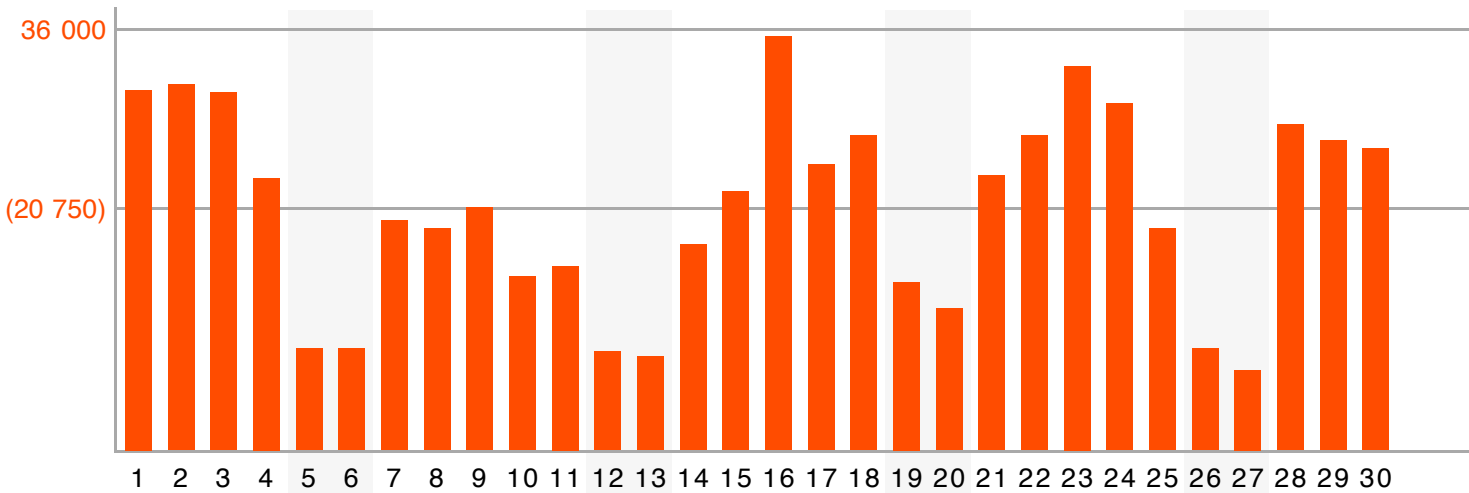

M	T	W	T	F	S	S
	1	2	3	4	5	6
7	8	9	10	11	12	13
14	15	16	17	18	19	20
21	22	23	24	25	26	27
28	29	30				

**Report of section "Netto"
of site "De Tijd"**

last updated with data from

September 2009

Monthly average share of **regular visitors**

Calendar legend

- maximum of daily visitors: □
- maximum of visits: ○
- maximum of page requests: —

	unique visitors	regular visitors	visits	page requests
total	348 650	261 507	683 209	1 393 650
maximum	35 333	30 651	39 405	81 811
date	Wednesday, 16	Wednesday, 16	Wednesday, 16	Wednesday, 16
average	20 750	17 845	1.96	2.04
median	21 548	18 610		2

Number (and average value) of **daily visitors**

Accumulation of **unique visitors** and **regular visitors**

Report of section "Netto"
 of site "De Tijd"

last updated with data from
 September 2009

How to read this chart? detailed information is available on www.cim.be

Site has two subsections to be visited : A and B

Visits are twice more frequent in subsection B

Activity is twice bigger in subsection A