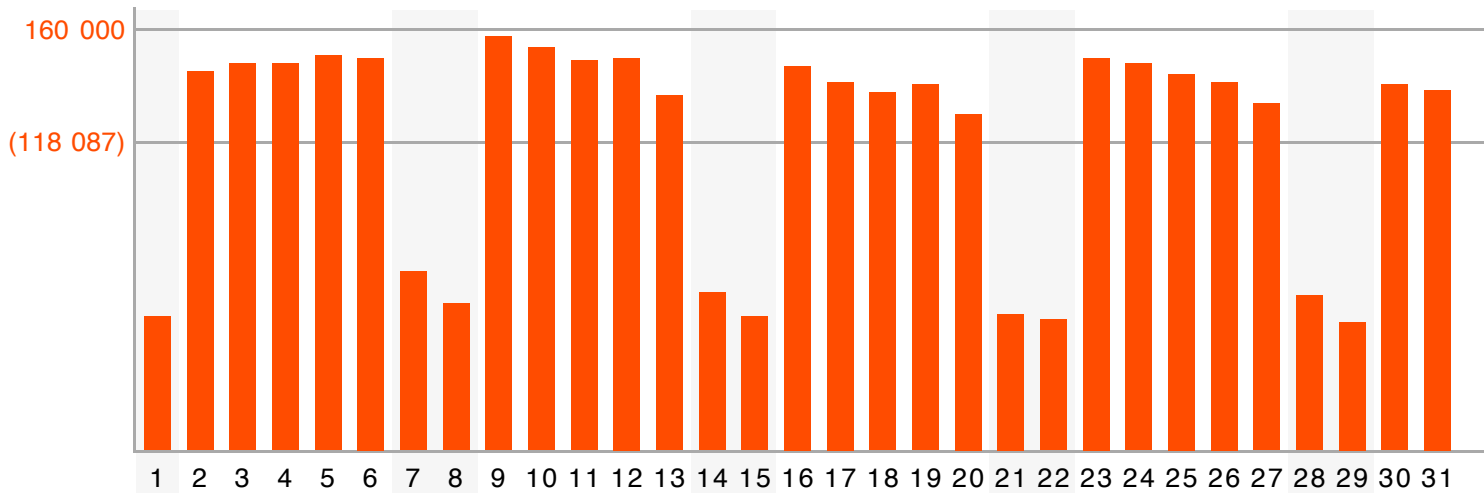

M	T	W	T	F	S	S
						1
2	3	4	5	6	7	8
9	10	11	12	13	14	15
16	17	18	19	20	21	22
23	24	25	26	27	28	29
30	31					

**Report of section "De Tijd"
of site "De Tijd"**

last updated with data from

March 2009

Monthly average share of **regular visitors**

Calendar legend

- maximum of daily visitors: □
- maximum of visits: ○
- maximum of page requests: —

	unique visitors	regular visitors	visits	page requests
total	1 296 258	649 590	7 370 721	32 745 545
maximum	157 386	129 158	336 607	1 565 429
date	Monday, 09	Monday, 09	Monday, 09	Thursday, 05
average	118 087	97 227	5.69	4.44
median	139 478	114 206		3

Number (and average value) of **daily visitors**

Accumulation of **unique visitors** and **regular visitors**