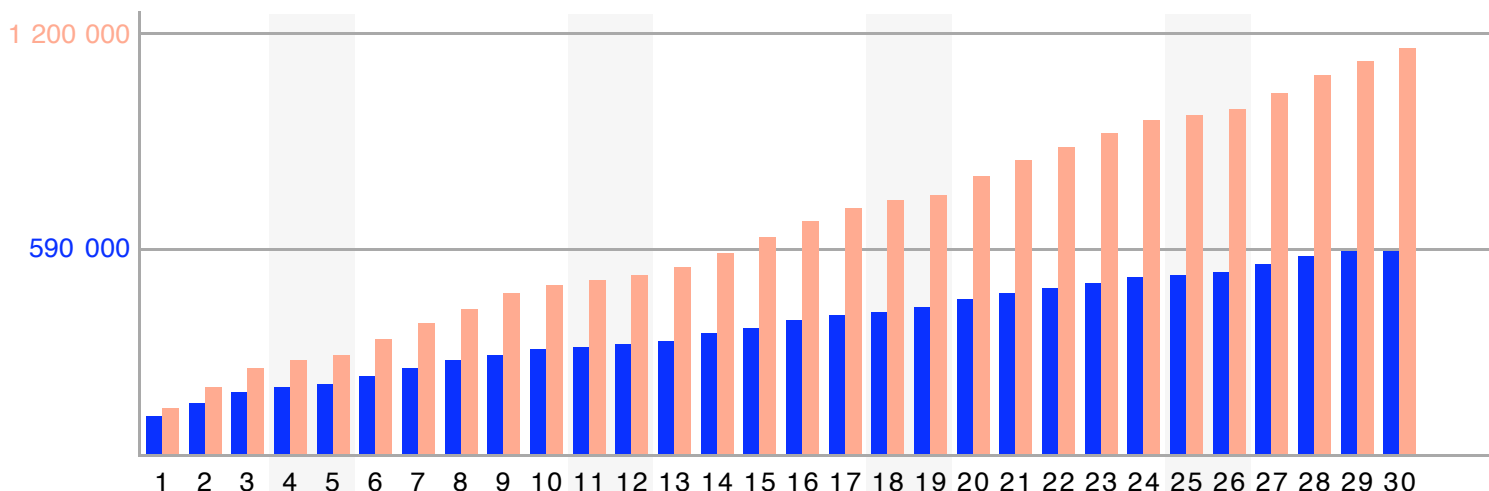

M	T	W	T	F	S	S
		1	2	3	4	5
6	7	8	9	10	11	12
13	14	15	16	17	18	19
20	21	22	23	24	25	26
27	28	29	30			

**Report of section "De Tijd"
of site "De Tijd"**

last updated with data from

April 2009

Monthly average share of **regular visitors**

Calendar legend

- maximum of daily visitors: □
- maximum of visits: ○
- maximum of page requests: —

	unique visitors	regular visitors	visits	page requests
total	1 160 731	587 838	6 460 230	29 780 845
maximum	160 505	130 318	357 440	1 753 556
date	Tuesday, 28	Tuesday, 28	Tuesday, 28	Monday, 20
average	107 329	88 147	5.57	4.61
median	125 887	103 678		4

Number (and average value) of **daily visitors**

Accumulation of **unique visitors** and **regular visitors**

Report of section "De Tijd"
 of site "De Tijd"

last updated with data from

April 2009

How to read this chart? detailed information is available on www.cim.be

Site has two subsections to be visited : A and B

Visits are twice more frequent in subsection B

Activity is twice bigger in subsection A