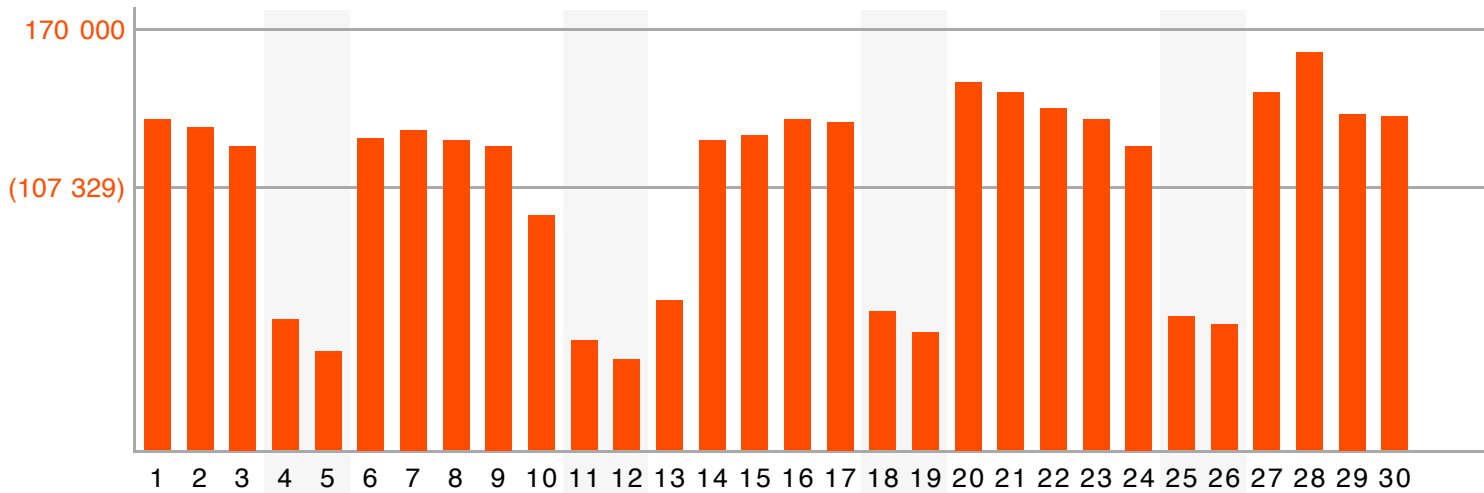

M	T	W	T	F	S	S
		1	2	3	4	5
6	7	8	9	10	11	12
13	14	15	16	17	18	19
20	21	22	23	24	25	26
27	28	29	30			

**Report of section "De Tijd"
of site "De Tijd"**

last updated with data from

April 2009

Monthly average share of **regular visitors**

Calendar legend

- maximum of daily visitors: □
- maximum of visits: ○
- maximum of page requests: —

	unique visitors	regular visitors	visits	page requests
total	1 160 731	587 838	6 460 230	29 780 845
maximum	160 505	130 318	357 440	1 753 556
date	Tuesday, 28	Tuesday, 28	Tuesday, 28	Monday, 20
average	107 329	88 147	5.57	4.61
median	125 887	103 678		4

Number (and average value) of **daily visitors**

Accumulation of **unique visitors** and **regular visitors**

Report of section "De Tijd"
 of site "De Tijd"

last updated with data from

April 2009

How to read this chart? detailed information is available on www.cim.be

Site has two subsections to be visited : A and B

Visits are twice more frequent in subsection B

Activity is twice bigger in subsection A