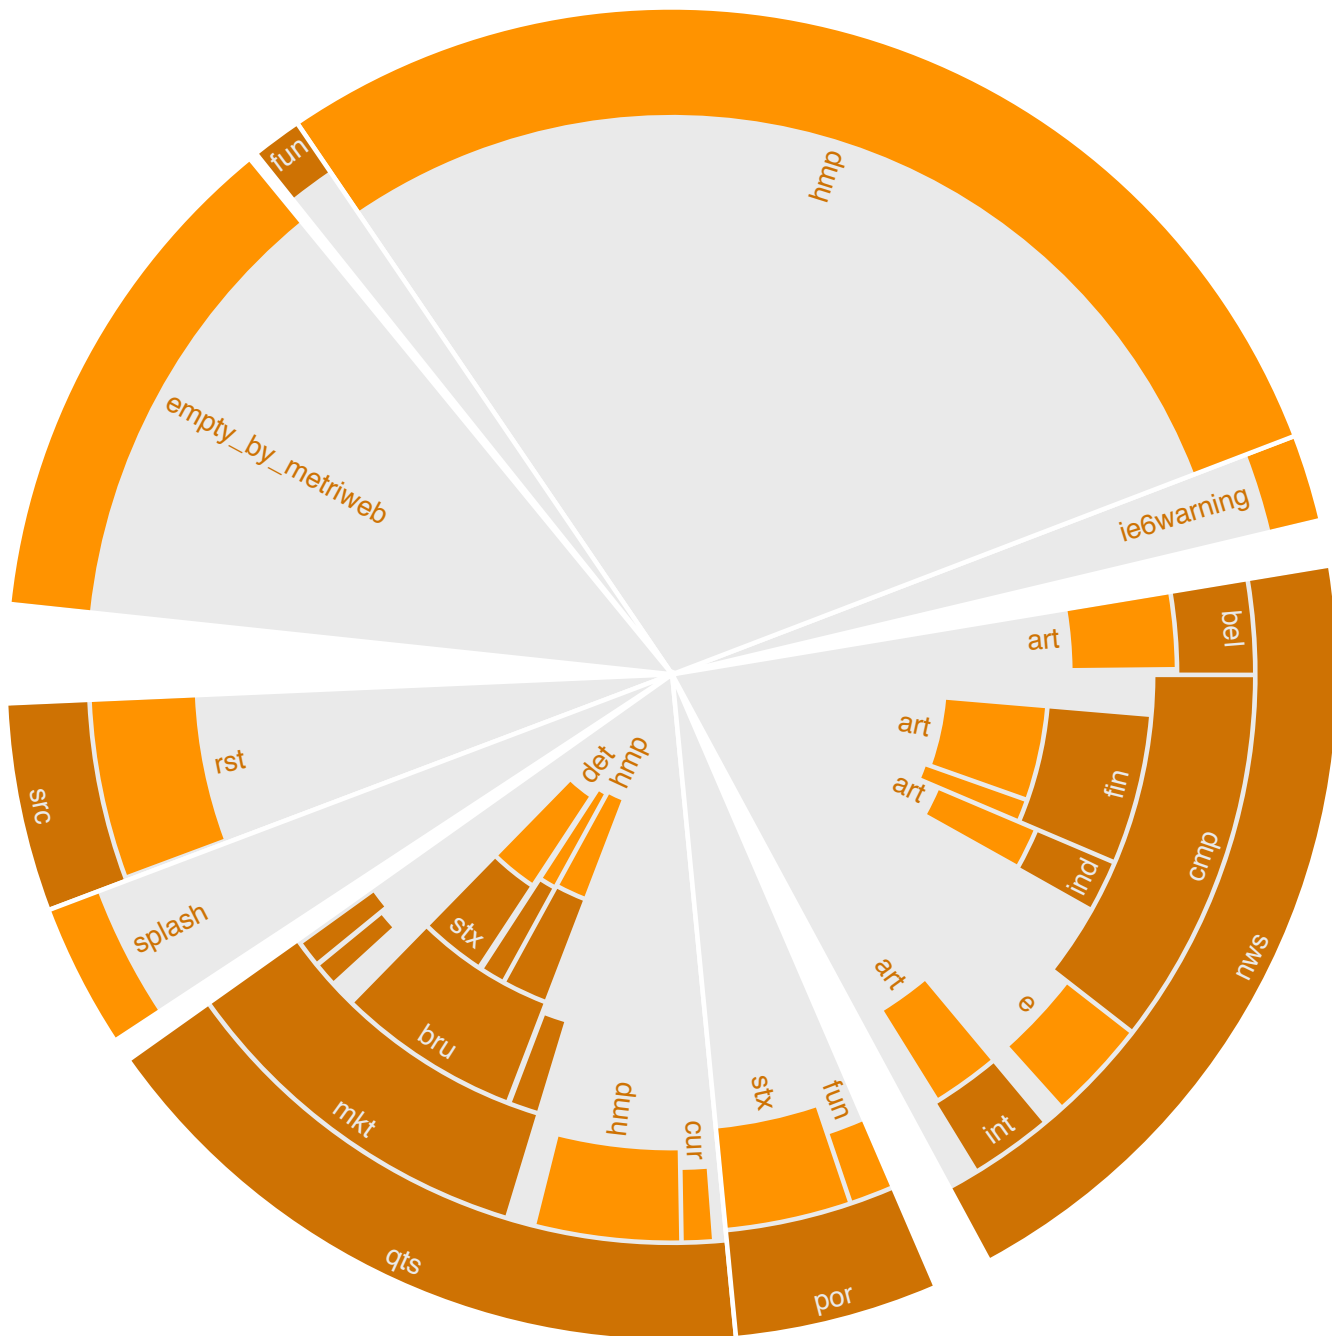

M	T	W	T	F	S	S
		1	2	3	4	5
6	7	8	9	10	11	12
13	14	15	16	17	18	19
20	21	22	23	24	25	26
27	28	29	30			

**Report of section "De Tijd"
of site "De Tijd"**

last updated with data from

April 2009

Monthly average share of **regular visitors**

Calendar legend

- maximum of daily visitors: □
- maximum of visits: ○
- maximum of page requests: —

	unique visitors	regular visitors	visits	page requests
total	1 160 731	587 838	6 460 230	29 780 845
maximum	160 505	130 318	357 440	1 753 556
date	Tuesday, 28	Tuesday, 28	Tuesday, 28	Monday, 20
average	107 329	88 147	5.57	4.61
median	125 887	103 678		4

Number (and average value) of **daily visitors**

Accumulation of **unique visitors** and **regular visitors**

Report of section "De Tijd"
 of site "De Tijd"

last updated with data from

April 2009

How to read this chart? detailed information is available on www.cim.be

Site has two subsections to be visited : A and B

Visits are twice more frequent in subsection B

Activity is twice bigger in subsection A