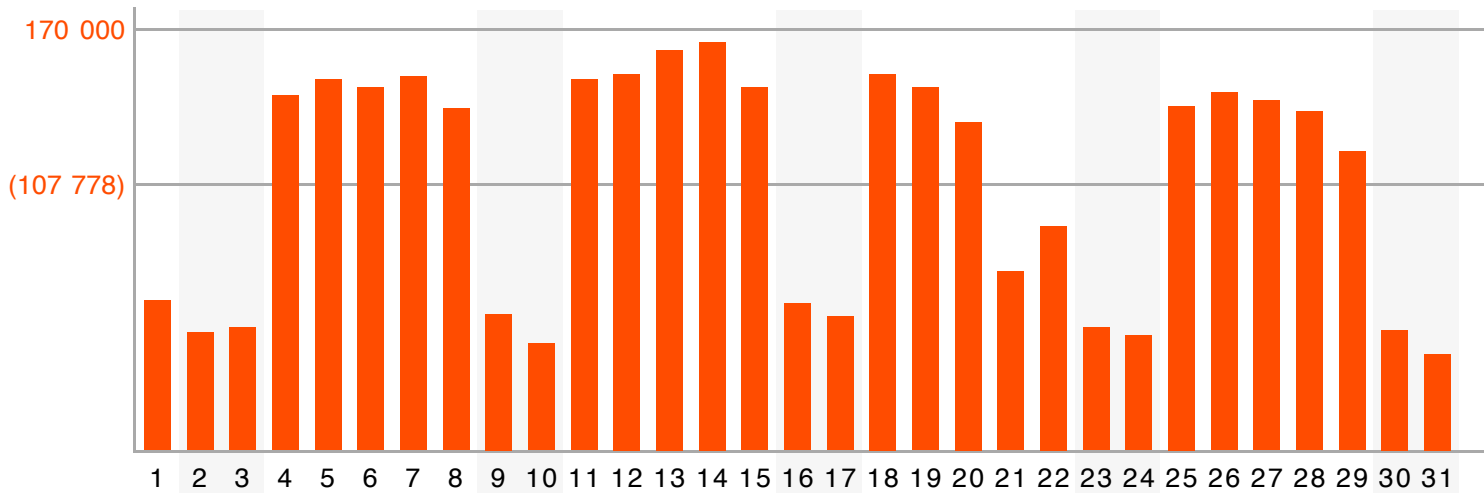

M	T	W	T	F	S	S
				1	2	3
4	5	6	7	8	9	10
11	12	13	14	15	16	17
18	19	20	21	22	23	24
25	26	27	28	29	30	31

**Report of section "De Tijd"
of site "De Tijd"**

last updated with data from

May 2009

Monthly average share of **regular visitors**

Calendar legend

- maximum of daily visitors: □
- maximum of visits: ○
- maximum of page requests: —

	unique visitors	regular visitors	visits	page requests
total	1 208 161	611 117	6 781 371	32 301 500
maximum	164 823	134 240	365 184	1 971 765
date	Thursday, 14	Thursday, 14	Thursday, 14	Thursday, 14
average	107 778	88 518	5.61	4.76
median	137 024	112 118		3

Number (and average value) of **daily visitors**

Accumulation of **unique visitors** and **regular visitors**

Report of section "De Tijd"
 of site "De Tijd"

last updated with data from

May 2009

How to read this chart? detailed information is available on www.cim.be

Site has two subsections to be visited : A and B

Visits are twice more frequent in subsection B

Activity is twice bigger in subsection A