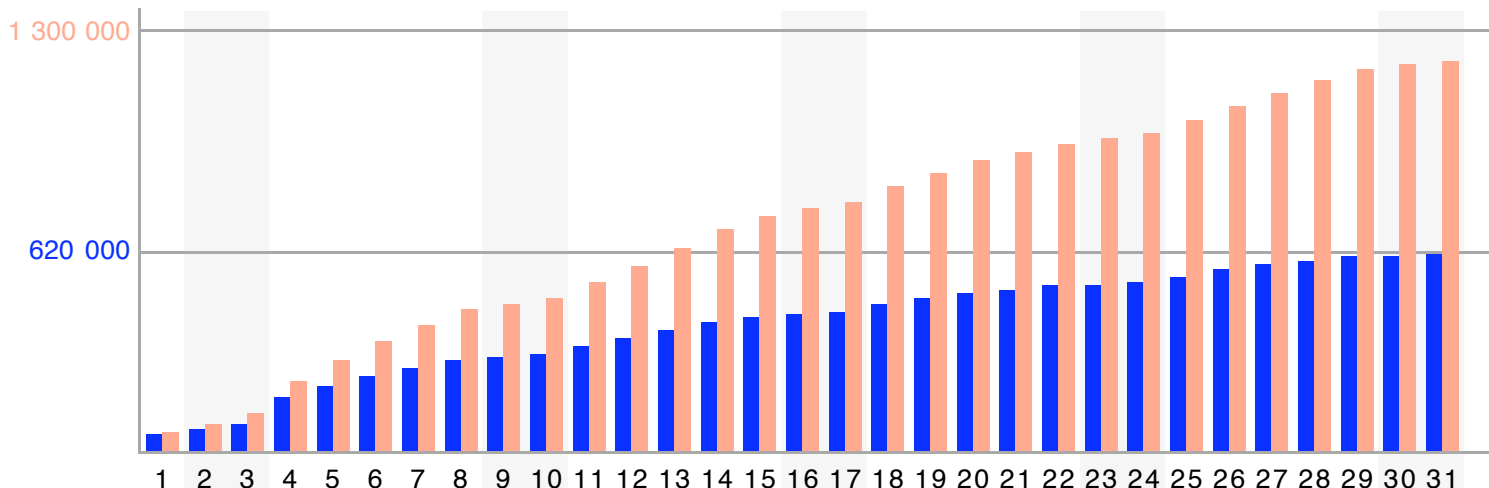

M	T	W	T	F	S	S
				1	2	3
4	5	6	7	8	9	10
11	12	13	14	15	16	17
18	19	20	21	22	23	24
25	26	27	28	29	30	31

**Report of section "De Tijd"
of site "De Tijd"**

last updated with data from

May 2009

Monthly average share of **regular visitors**

Calendar legend

- maximum of daily visitors: □
- maximum of visits: ○
- maximum of page requests: —

	unique visitors	regular visitors	visits	page requests
total	1 208 161	611 117	6 781 371	32 301 500
maximum	164 823	134 240	365 184	1 971 765
date	Thursday, 14	Thursday, 14	Thursday, 14	Thursday, 14
average	107 778	88 518	5.61	4.76
median	137 024	112 118		3

Number (and average value) of **daily visitors**

Accumulation of **unique visitors** and **regular visitors**

Report of section "De Tijd"
 of site "De Tijd"

last updated with data from

May 2009

How to read this chart? detailed information is available on www.cim.be

Site has two subsections to be visited : A and B

Visits are twice more frequent in subsection B

Activity is twice bigger in subsection A