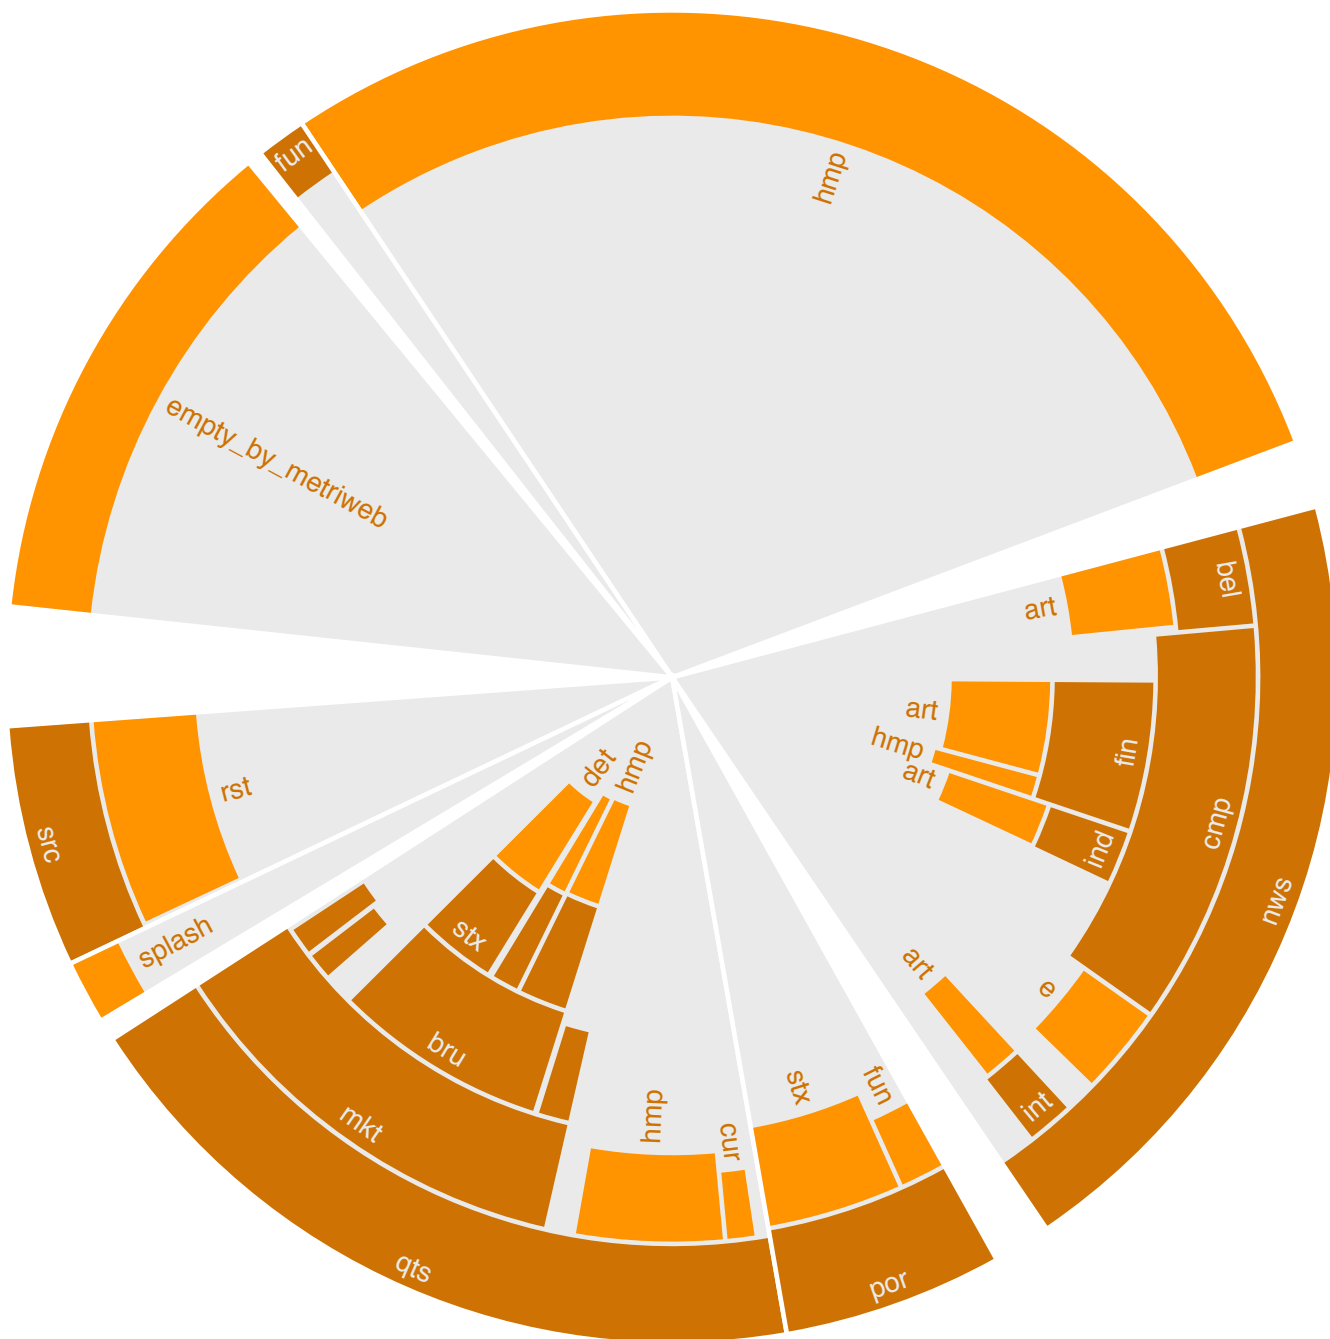

M	T	W	T	F	S	S
				1	2	3
4	5	6	7	8	9	10
11	12	13	14	15	16	17
18	19	20	21	22	23	24
25	26	27	28	29	30	31

**Report of section "De Tijd"
of site "De Tijd"**

last updated with data from

May 2009

Monthly average share of **regular visitors**

Calendar legend

- maximum of daily visitors: □
- maximum of visits: ○
- maximum of page requests: —

	unique visitors	regular visitors	visits	page requests
total	1 208 161	611 117	6 781 371	32 301 500
maximum	164 823	134 240	365 184	1 971 765
date	Thursday, 14	Thursday, 14	Thursday, 14	Thursday, 14
average	107 778	88 518	5.61	4.76
median	137 024	112 118		3

Number (and average value) of **daily visitors**

Accumulation of **unique visitors** and **regular visitors**

Report of section "De Tijd"
 of site "De Tijd"

last updated with data from

May 2009

How to read this chart? detailed information is available on www.cim.be

Site has two subsections to be visited : A and B

Visits are twice more frequent in subsection B

Activity is twice bigger in subsection A