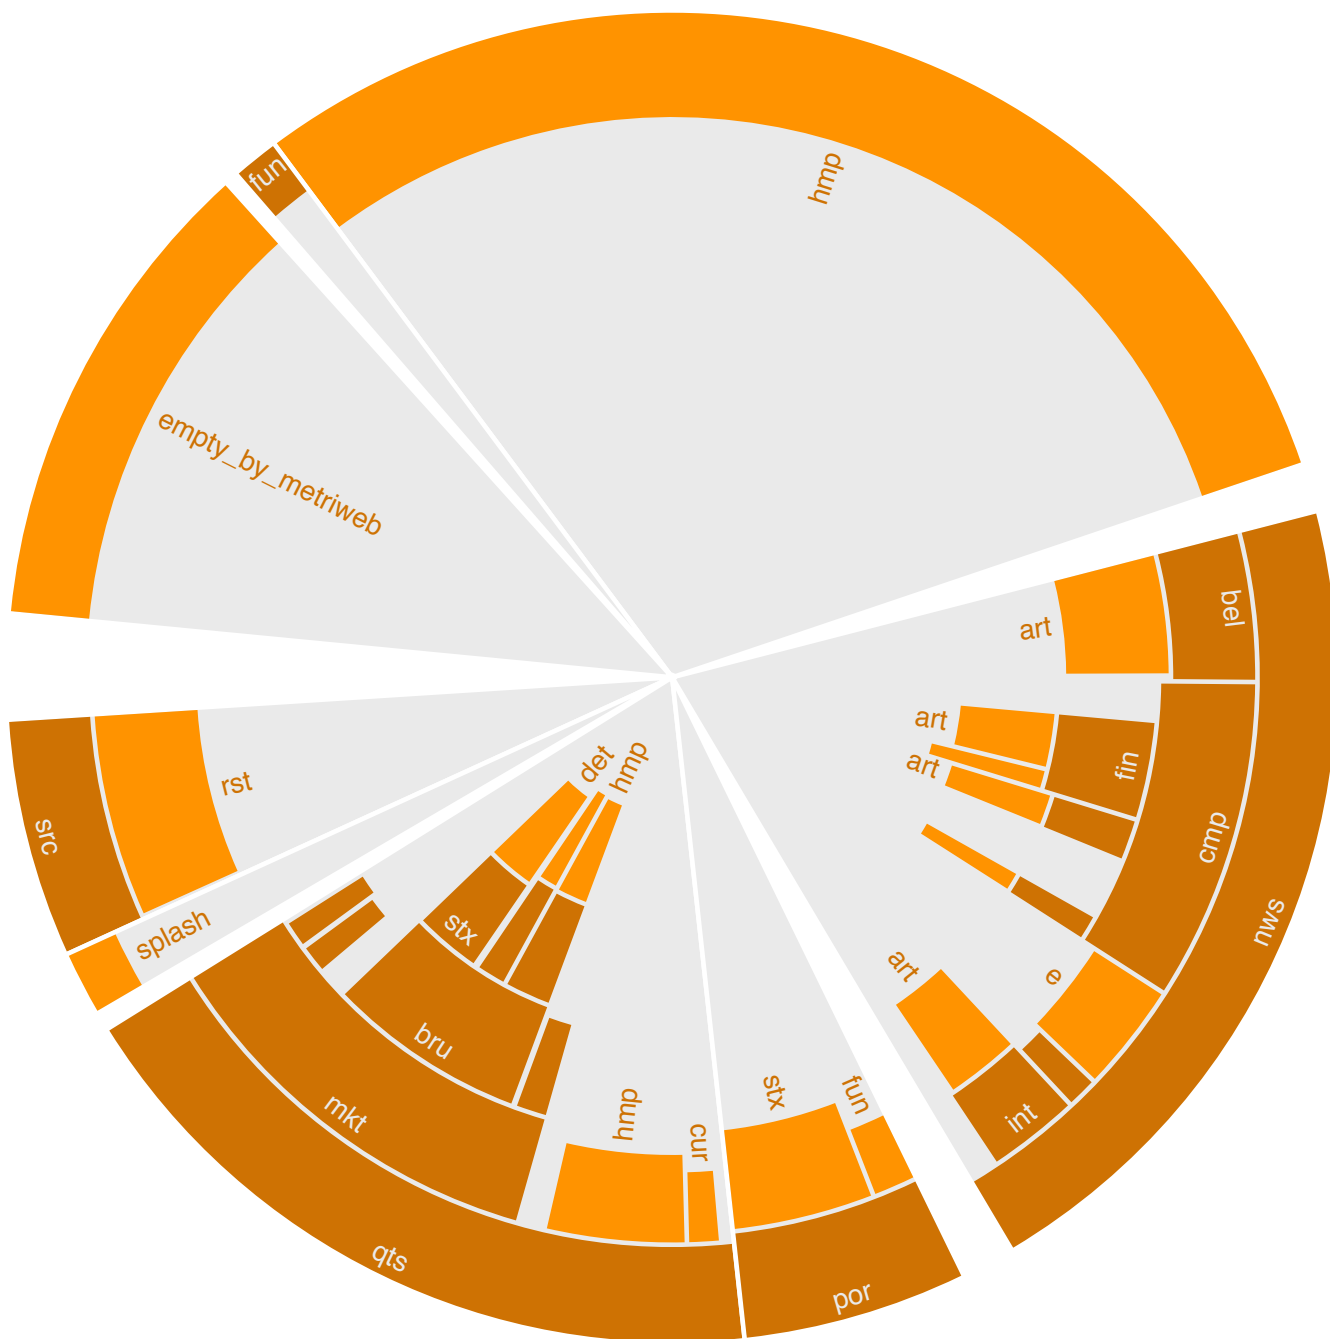

M	T	W	T	F	S	S
1	2	3	4	5	6	7
8	9	10	11	12	13	14
15	16	17	18	19	20	21
22	23	24	25	26	27	28
29	30					

Report of section "De Tijd"
of site "De Tijd"

last updated with data from

June 2009

Monthly average share of **regular visitors**

Calendar legend

- maximum of daily visitors: □
- maximum of visits: ○
- maximum of page requests: —

	unique visitors	regular visitors	visits	page requests
total	1 150 595	576 763	6 442 278	28 725 745
maximum	143 923	118 669	298 459	1 413 203
date	Monday, 08	Monday, 08	Monday, 08	Thursday, 11
average	107 943	88 815	5.60	4.46
median	125 191	101 909		3

Number (and average value) of **daily visitors**

Accumulation of **unique visitors** and **regular visitors**

Report of section "De Tijd"
 of site "De Tijd"

last updated with data from

June 2009

How to read this chart? detailed information is available on www.cim.be

Site has two subsections to be visited : A and B

Visits are twice more frequent in subsection B

Activity is twice bigger in subsection A