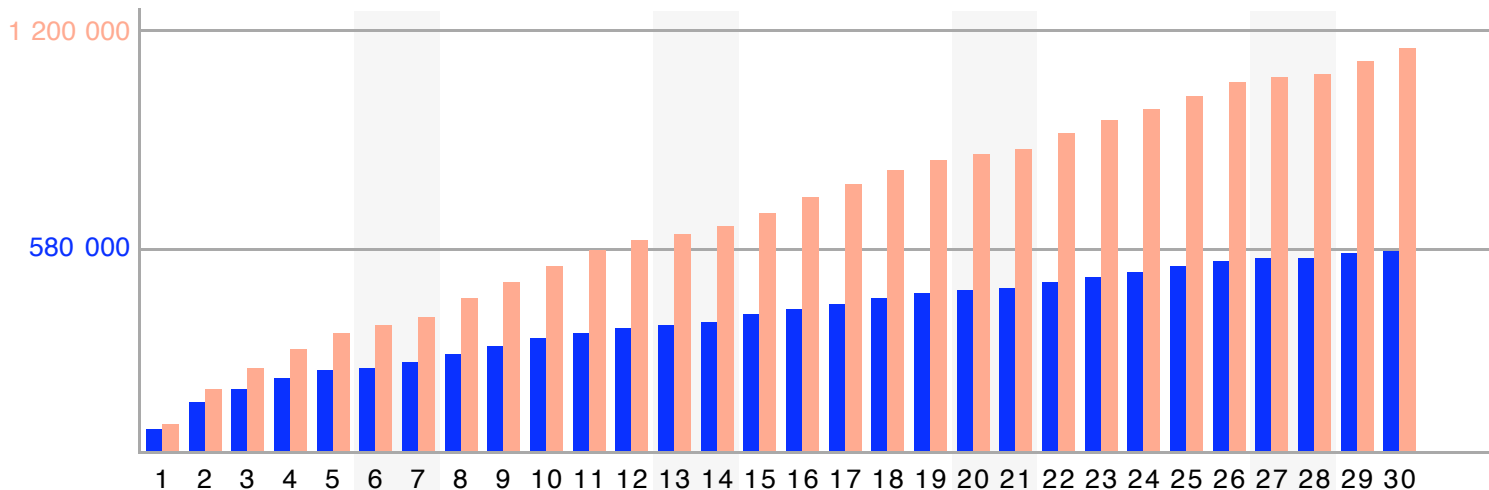

M	T	W	T	F	S	S
1	2	3	4	5	6	7
8	9	10	11	12	13	14
15	16	17	18	19	20	21
22	23	24	25	26	27	28
29	30					

Report of section "De Tijd"
of site "De Tijd"

last updated with data from

June 2009

Monthly average share of **regular visitors**

Calendar legend

- maximum of daily visitors: □
- maximum of visits: ○
- maximum of page requests: —

	unique visitors	regular visitors	visits	page requests
total	1 150 595	576 763	6 442 278	28 725 745
maximum	143 923	118 669	298 459	1 413 203
date	Monday, 08	Monday, 08	Monday, 08	Thursday, 11
average	107 943	88 815	5.60	4.46
median	125 191	101 909		3

Number (and average value) of **daily visitors**

Accumulation of **unique visitors** and **regular visitors**

Report of section "De Tijd"
 of site "De Tijd"

last updated with data from

June 2009

How to read this chart? detailed information is available on www.cim.be

Site has two subsections to be visited : A and B

Visits are twice more frequent in subsection B

Activity is twice bigger in subsection A