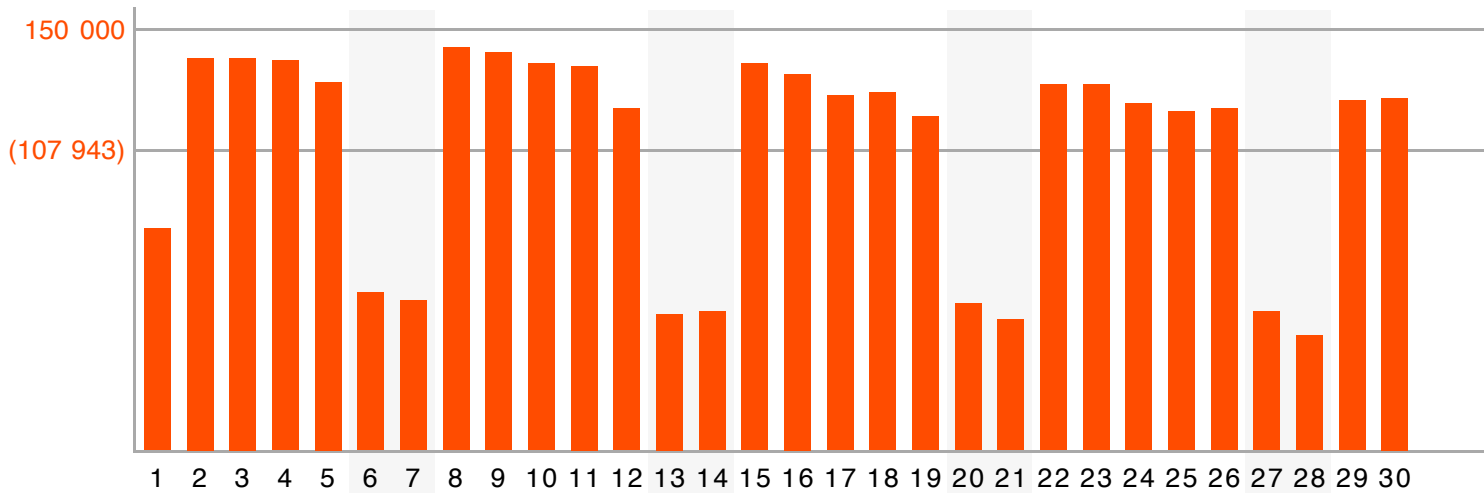

M	T	W	T	F	S	S
1	2	3	4	5	6	7
8	9	10	11	12	13	14
15	16	17	18	19	20	21
22	23	24	25	26	27	28
29	30					

Report of section "De Tijd"
of site "De Tijd"

last updated with data from

June 2009

Monthly average share of **regular visitors**

Calendar legend

- maximum of daily visitors: □
- maximum of visits: ○
- maximum of page requests: —

	unique visitors	regular visitors	visits	page requests
total	1 150 595	576 763	6 442 278	28 725 745
maximum	143 923	118 669	298 459	1 413 203
date	Monday, 08	Monday, 08	Monday, 08	Thursday, 11
average	107 943	88 815	5.60	4.46
median	125 191	101 909		3

Number (and average value) of **daily visitors**

Accumulation of **unique visitors** and **regular visitors**

Report of section "De Tijd"
 of site "De Tijd"

last updated with data from

June 2009

How to read this chart? detailed information is available on www.cim.be

Site has two subsections to be visited : A and B

Visits are twice more frequent in subsection B

Activity is twice bigger in subsection A