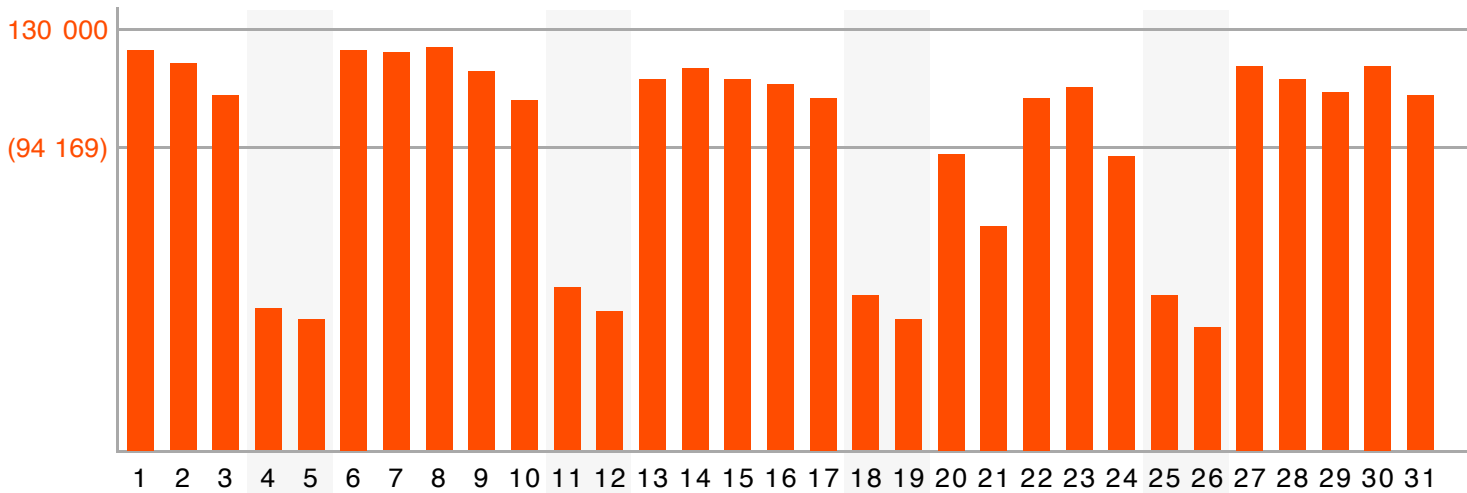

M	T	W	T	F	S	S
		1	2	3	4	5
6	7	8	9	10	11	12
13	14	15	16	17	18	19
20	21	22	23	24	25	26
27	28	29	30	31		

**Report of section "De Tijd"
of site "De Tijd"**

last updated with data from

July 2009

Monthly average share of **regular visitors**

Calendar legend

- maximum of daily visitors:
- maximum of visits:
- maximum of page requests:

	unique visitors	regular visitors	visits	page requests
total	1 068 296	530 991	5 734 088	24 713 955
maximum	124 699	102 804	254 015	1 202 671
date	Wednesday, 08	Wednesday, 01	Monday, 06	Thursday, 30
average	94 169	76 836	5.37	4.31
median	110 025	89 127		3

Number (and average value) of **daily visitors**

Accumulation of **unique visitors** and **regular visitors**