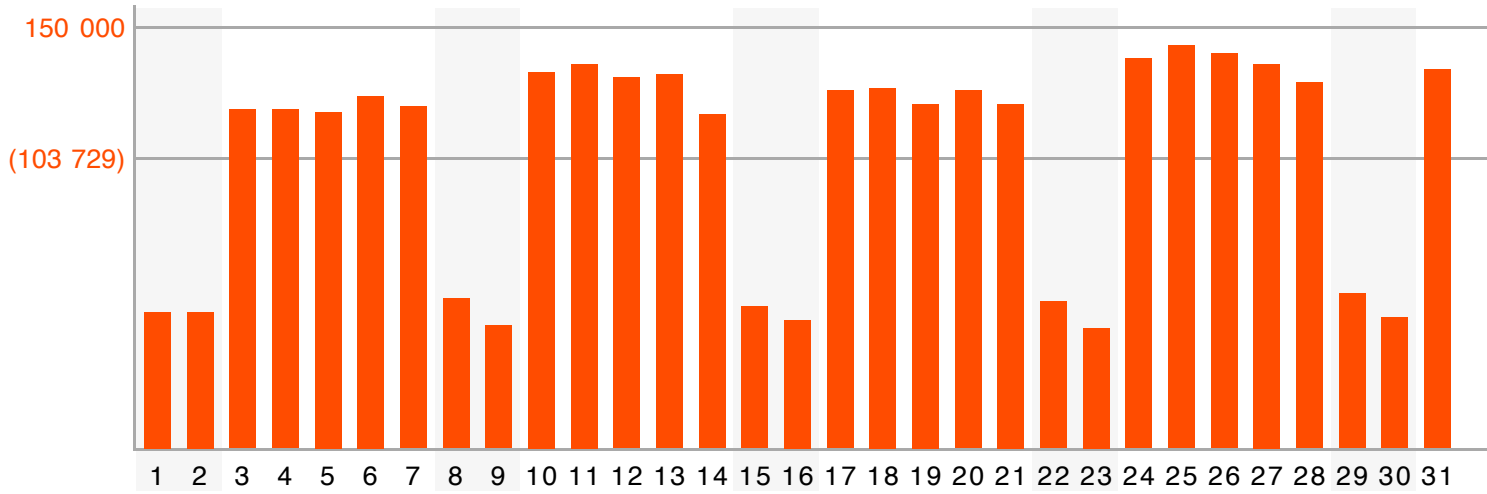

M	T	W	T	F	S	S
					1	2
3	4	5	6	7	8	9
10	11	12	13	14	15	16
17	18	19	20	21	22	23
24	25	26	27	28	29	30
31						

Report of section "De Tijd"  
of site "De Tijd"

last updated with data from

August 2009

Monthly average share of **regular visitors**

Calendar legend

- maximum of daily visitors: □
- maximum of visits: ○
- maximum of page requests: —

	unique visitors	regular visitors	visits	page requests
total	1 203 662	558 405	6 518 317	32 234 309
maximum	144 188	114 263	311 099	1 709 821
date	Tuesday, 25	Tuesday, 25	Tuesday, 25	Tuesday, 25
average	103 729	82 914	5.42	4.95
median	122 472	98 236		3

Number (and average value) of **daily visitors**

Accumulation of **unique visitors** and **regular visitors**

Report of section "De Tijd"  
of site "De Tijd"

last updated with data from  
August 2009

How to read this chart? detailed information is available on [www.cim.be](http://www.cim.be)

Site has two subsections to be visited : A and B

Visits are twice more frequent in subsection B

Activity is twice bigger in subsection A