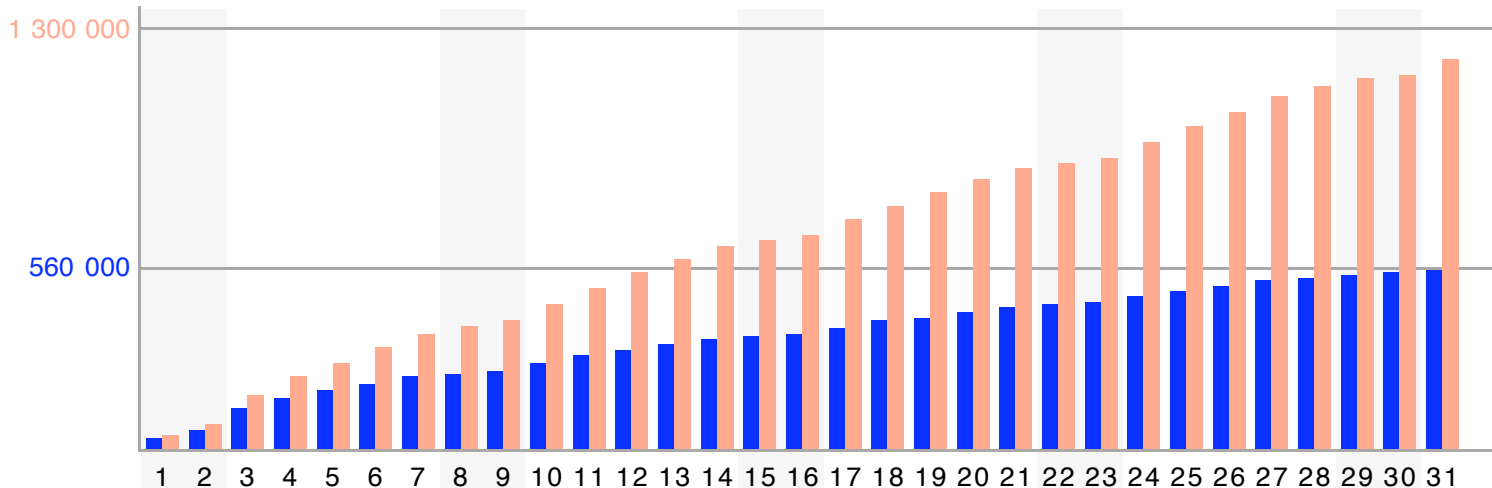

M	T	W	T	F	S	S
					1	2
3	4	5	6	7	8	9
10	11	12	13	14	15	16
17	18	19	20	21	22	23
24	25	26	27	28	29	30
31						

Report of section "De Tijd"  
of site "De Tijd"

last updated with data from

August 2009

Monthly average share of **regular visitors**

Calendar legend

- maximum of daily visitors: □
- maximum of visits: ○
- maximum of page requests: —

	unique visitors	regular visitors	visits	page requests
total	1 203 662	558 405	6 518 317	32 234 309
maximum	144 188	114 263	311 099	1 709 821
date	Tuesday, 25	Tuesday, 25	Tuesday, 25	Tuesday, 25
average	103 729	82 914	5.42	4.95
median	122 472	98 236		3

Number (and average value) of **daily visitors**

Accumulation of **unique visitors** and **regular visitors**

Report of section "De Tijd"  
of site "De Tijd"

last updated with data from  
August 2009

How to read this chart? detailed information is available on [www.cim.be](http://www.cim.be)

Site has two subsections to be visited : A and B

Visits are twice more frequent in subsection B

Activity is twice bigger in subsection A