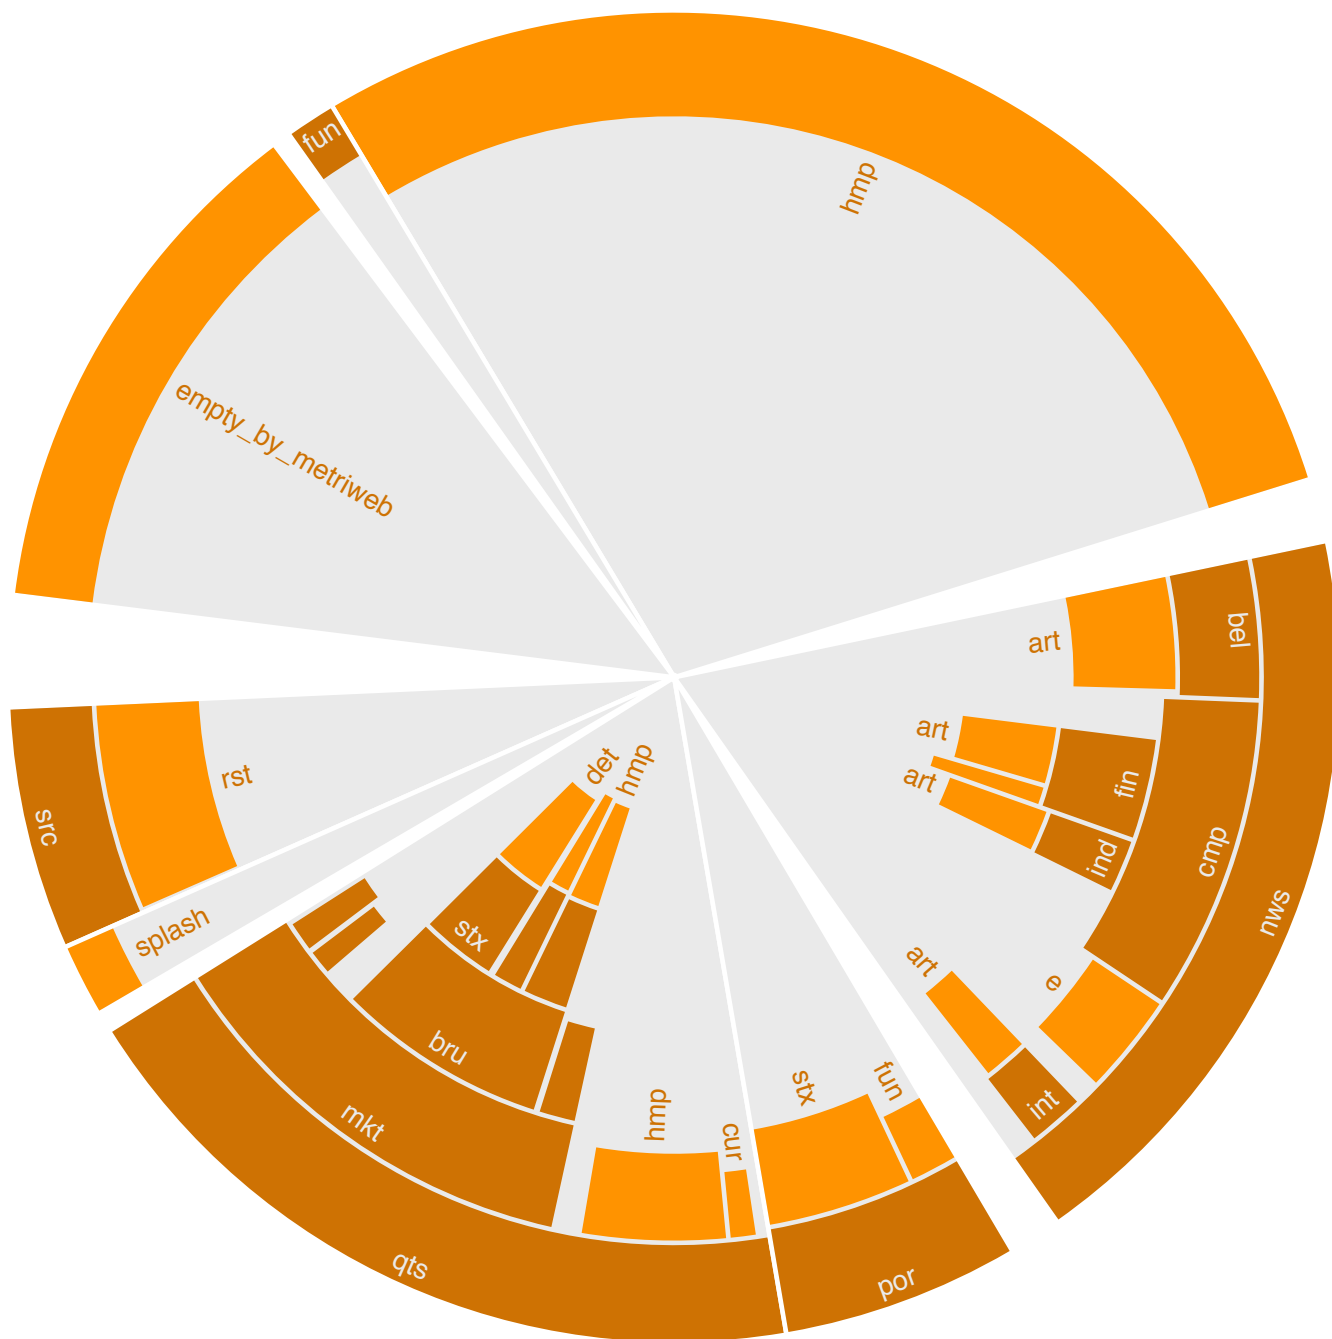

M	T	W	T	F	S	S
					1	2
3	4	5	6	7	8	9
10	11	12	13	14	15	16
17	18	19	20	21	22	23
24	25	26	27	28	29	30
31						

Report of section "De Tijd"  
of site "De Tijd"

last updated with data from

August 2009

Monthly average share of **regular visitors**

Calendar legend

- maximum of daily visitors: □
- maximum of visits: ○
- maximum of page requests: —

	unique visitors	regular visitors	visits	page requests
total	1 203 662	558 405	6 518 317	32 234 309
maximum	144 188	114 263	311 099	1 709 821
date	Tuesday, 25	Tuesday, 25	Tuesday, 25	Tuesday, 25
average	103 729	82 914	5.42	4.95
median	122 472	98 236		3

Number (and average value) of **daily visitors**

Accumulation of **unique visitors** and **regular visitors**

Report of section "De Tijd"  
of site "De Tijd"

last updated with data from  
August 2009

How to read this chart? detailed information is available on [www.cim.be](http://www.cim.be)

Site has two subsections to be visited : A and B

Visits are twice more frequent in subsection B

Activity is twice bigger in subsection A